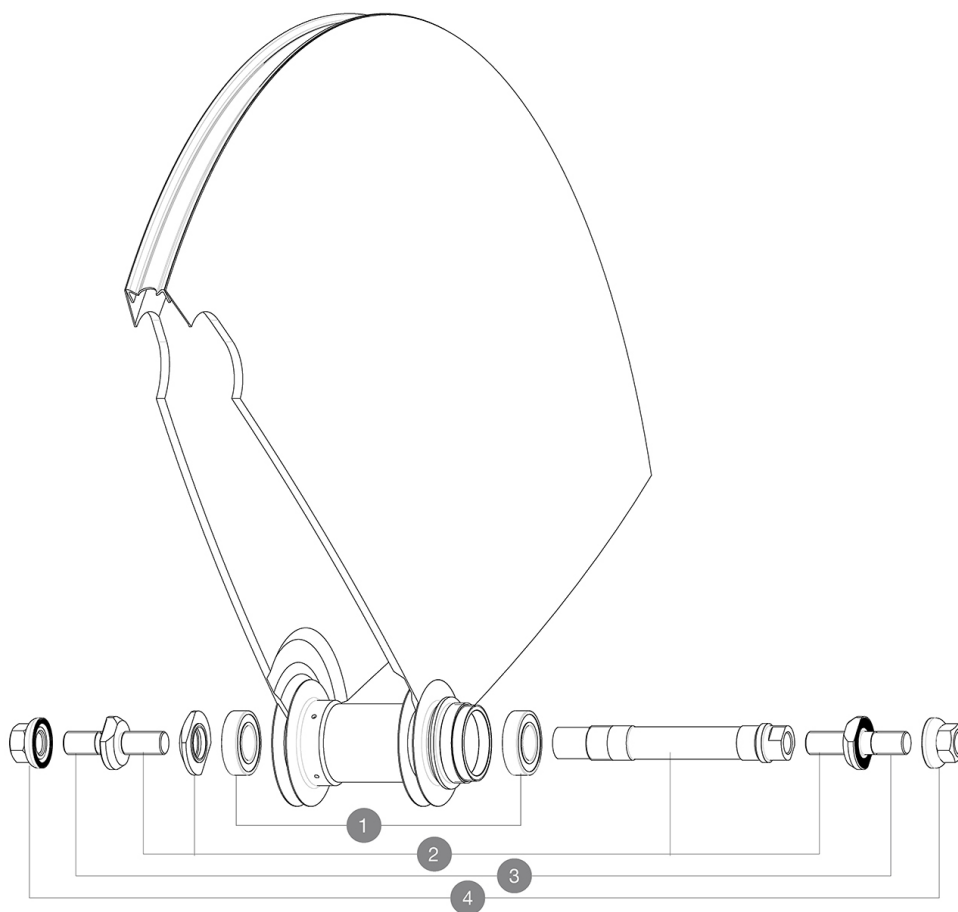

## REFERENCES WHEELS

326664 COMETE TRACK 013 TUBULAR REAR

## HUB SHELLS

1	M40129	KIT 2 BEARINGS 6902 15x28x7
2	M40128	REAR COMETE TRACK AXLE + ADJT.NUT + FORK SUPPORTS
3	V2390101	KIT OF 2 END BOLTS AXLE PART FOR COMETE TRACK
4	M40772	NUT/WASHER KIT TRACK R.COMETE

**MAVIC** *Comete Track***DELIVERED WITH**

Fixing nuts	
Fixing nuts	
Wheelbag	
Wheelbag	
Valve extender	
Valve extender	
Cog lock nut	
Cog lock nut	
User guide	
User guide	

**Specifications****RIMS**

- Recommended tyre sizes : 19 to 28 mm

Wheel weight