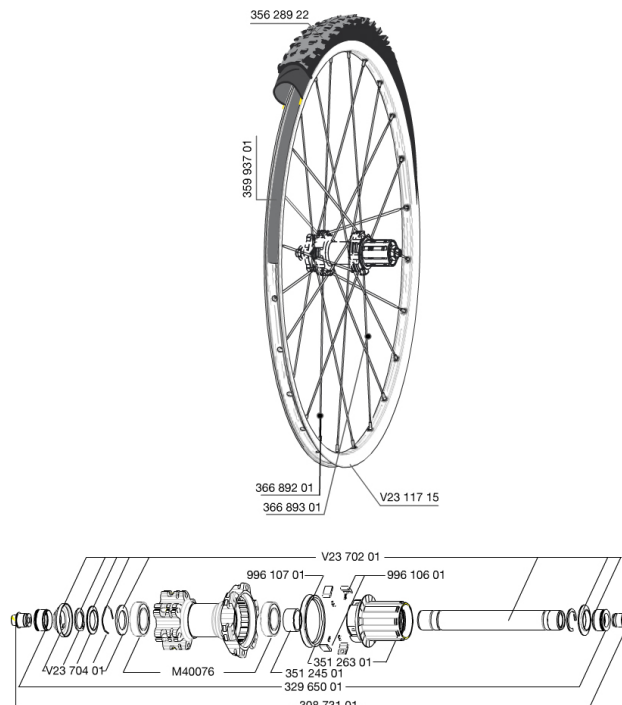

REFERENCES WHEELS

353076 CROSSROC 650b REAR 9x135WTS

RIMS

&NBSP;:

35993701	UST RIM STRIP 27.5x19c
V2311715	KIT FRONT/REAR CROSSROC 27,5"

SPOKES

36689301	"KIT 12 DS CROSSROC/XRIDE UST/XMAX ELITE/XA ELITE 27,5"" SPK
36689201	"KIT 12 FT/NDS CROSSROC 27,5"" SPK 277mm"

HUB SHELLS

V2370401	KIT REAR AUTO ADJUSTING PLAY 12mm AXLE
35124501	SET OF 3 REAR AXLE/FREEWHEEL BODY SPACERS MTB L1
99610701	ITS-4 FREEWHEEL SEAL
V2370201	KIT REAR AXLE 12MM CROSSONE/CROSSRIDE/CROSSROC
35126301	TS-2 FREEWHEEL BODY + SEAL 2013 (NO PAWLS) - while stock las
99610601	PAWLS KIT FOR ITS-4 (OR TS-2)

TYRES

35628922	Crossroc Roam 650b
----------	--------------------

ADAPTERS

32965001	ADAPTER Rr 12x142mm Elite/CRide MTB (Rd)
30873101	2 REAR REDUCERS 12/9,5mm 2012 ITS4 HUB

MAVIC *Crossroc 650b WTS*

2

2014

REAR

Specifications

WHEEL WEIGHTS

Wheel weight 970