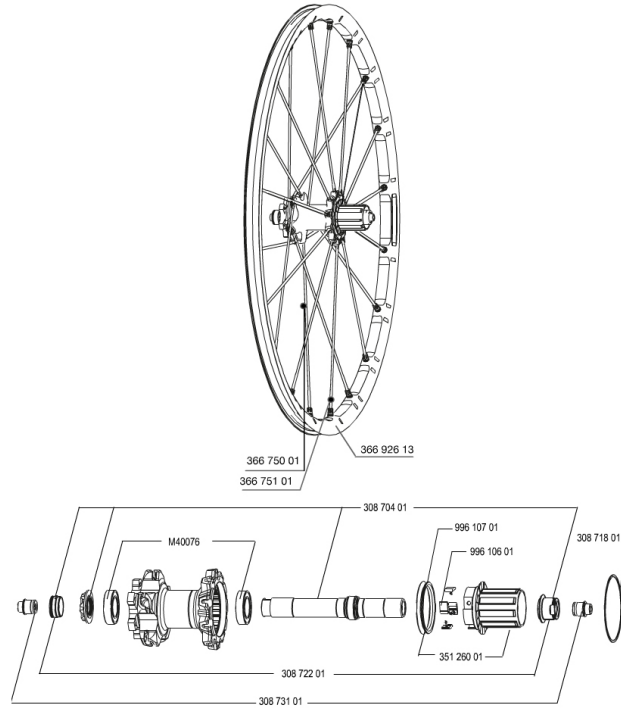

REFERENCES WHEELS

356027 CROSSMAX SLR 650b D6t REAR 356033 CROSSMAX SLR 650b Dcl REAR

RIMS

&NBSP;:

36692613 "KIT REAR CROSSMAX SLR 27,5" RIM"

SPOKES

36675101 "KIT 10 DS XMAX SLR/END/PRO/DEEMAX PRO 27,5" SPK 251,5mm"

36675001 "KIT 10 NDS XMAX SLR/ENDURO 27,5" ALU SPK 281,5mm"

HUB SHELLS

30870401 REAR QRM + AXLE KIT ITS4 135mm from 2012

M40076 HUB BEARINGS 17x30x7 6903 x 2

99610701 ITS-4 FREEWHEEL SEAL

35126001 ITS-4 FREEWHEEL BODY + SEAL 2013 (NO PAWLS)

30871801 ELASTIC RING 56mm diam. ITS-4 20 SPOKES

99610601 PAWLS KIT FOR ITS-4 (OR TS-2)

ADAPTERS

30873101 2 REAR REDUCERS 12/9,5mm 2012 ITS4 HUB

30872201 FRAME SUPPORT ITS-4 135mm REAR AXLE > 2012

MAVIC *Crossmax SLR 650b*

2

2014

REAR

Specifications

WHEEL WEIGHTS

Wheel weight 830