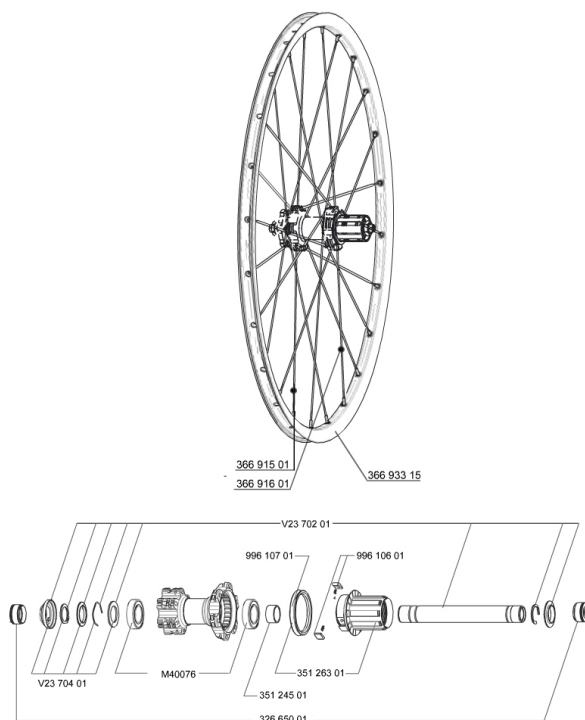

## REFERENCES WHEELS

356058 CROSSRIDE D650b 12x142REAR

## RIMS

&NBSP;:

36693315 "KIT FRONT/REAR CROSSRIDE 27,5" RIM"

## SPOKES

36691501 KIT 12 DS CROSSRIDE/XA +/E-XA + 27,5" SPOKE 277mm - while st  
36691601 KIT 12 DS CROSSRIDE/E-XA ELITE 27,5" SPK 275mm

### **WHEEL WEIGHTS**

Wheel weight 1020