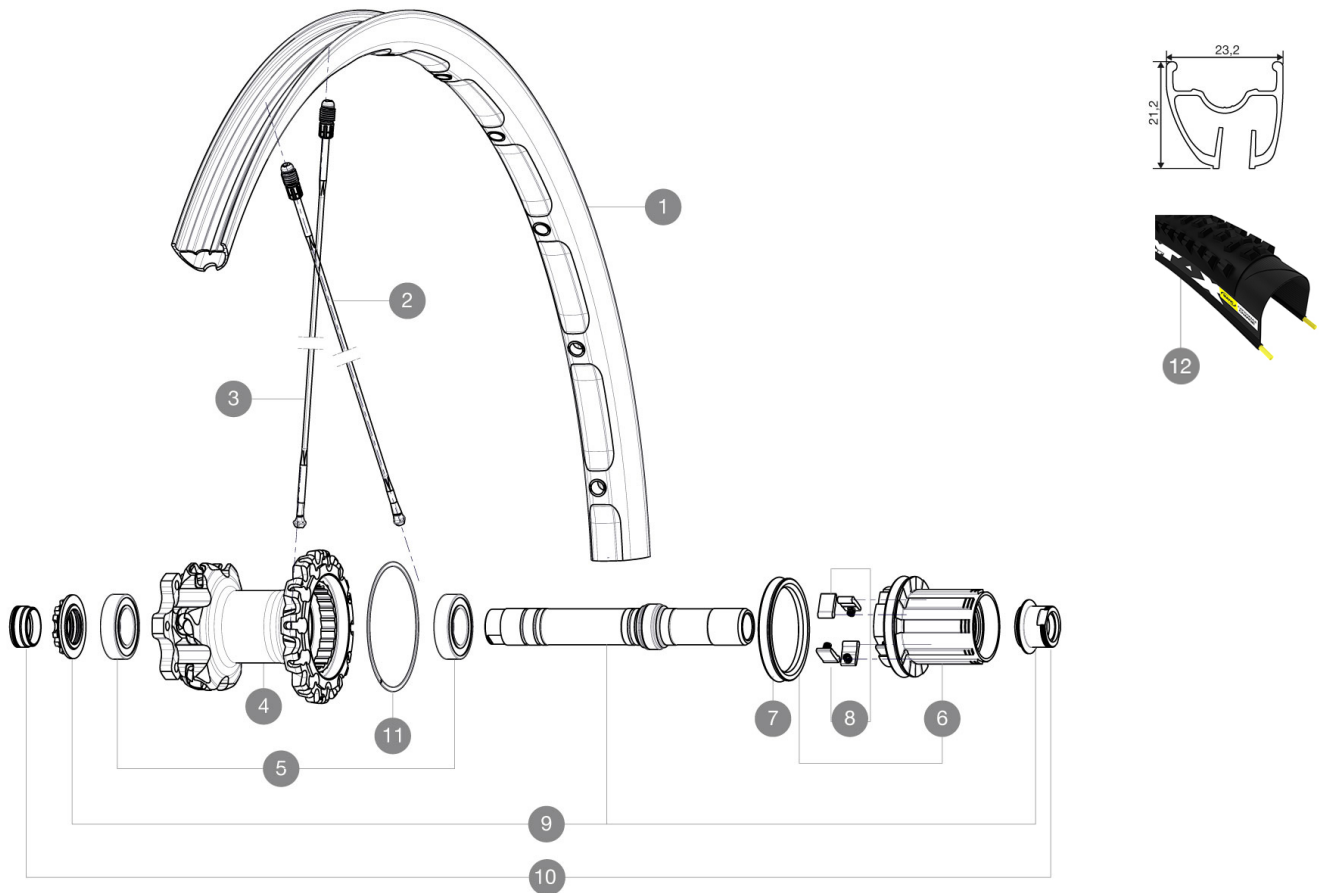

REFERENCES WHEELS

356088 CROSSMAX ENDURO 650bRR WTS

SPOKES

2	36675101	"KIT 10 DS XMAX SLR/END/PRO/DEEMAX PRO 27,5"" SPK 251,5mm"
3	36675001	"KIT 10 NDS XMAX SLR/ENDURO 27,5"" ALU SPK 281,5mm"

HUB SHELLS

5	M40076	HUB BEARINGS 17x30x7 6903 x 2
6	35126001	ITS-4 FREEWHEEL BODY + SEAL 2013 (NO PAWLS)
7	99610701	ITS-4 FREEWHEEL SEAL
8	99610601	PAWLS KIT FOR ITS-4 (OR TS-2)
9	30870401	REAR QRM + AXLE KIT ITS4 135mm from 2012
11	30871801	ELASTIC RING 56mm diam. ITS-4 20 SPOKES

ADAPTERS

10	30859301	AXLE ADAPTER Rr 12x142/148mm Pro Carb MTB (Grey)
----	----------	--

Crossmax Enduro 650b

Specifications

WHEEL WEIGHTS

Wheel weight