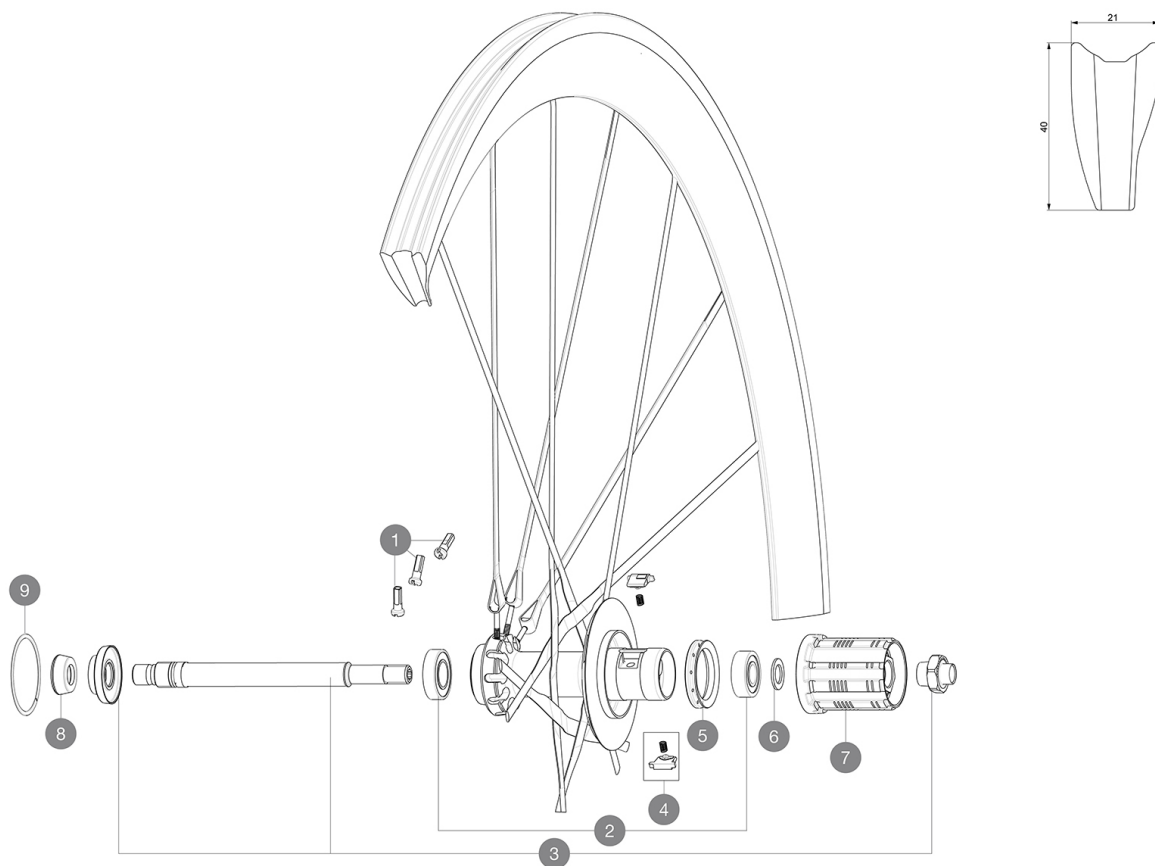

**REFERENCES WHEELS**

356493 C CARB ULTIMATE 014 ED11 WTS

356492 C CARB ULTIMATE 014 M11 WTS

**SPOKES**

<b>1</b>	99603601	KIT 10 NIPPLES COSMIC CARBON ULTIMATE
----------	----------	---------------------------------------

BR601 Titanium quick releases	
Wheelbags	
Carbon brake pads	
Valve extender	
Computer magnet (front wheel)	
Multifunction adjustment wrench	
User guide	

**Specifications****RIMS**

- **Material** : 100% woven 12K carbon fiber
- **Height** : 40 mm
- **Drilling** : no holes, spokes molded to the rim
- **Brake track** : carbon
- **Brake track** : carbon with TgMAX technology
- **Valve hole diameter** : 6.5 mm
- **Tyre** : tubular
- **ETRTO size** : 28" tubular
- **Recommended tyre sizes** : 19 to 28 mm

**SPOKES**

- **Material** : unidirectional carbon fiber
- **Shape** : R2R
- **Nipples** : brass, ABS
- **Count** : 20 front and rear
- **Lacing** : crossed 2 front and rear drive side, radial non drive side

**WHEEL HUB**

- **Front body** : Front 100% carbon
- **Rear body** : aluminum
- **Axle material** : aluminum
- Adjustable sealed cartridge bearings
- **Freewheel** : FTS-L steel

**WHEEL WEIGHTS**

Wheel weight 665