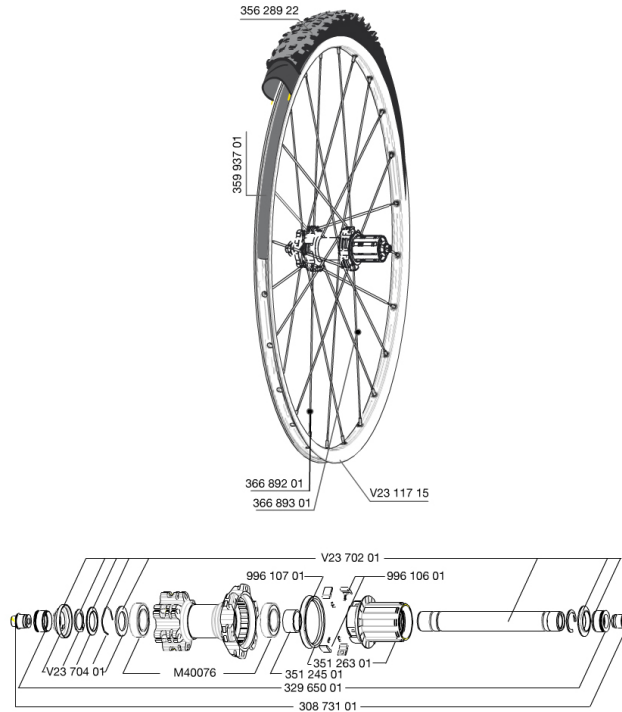

# MAVIC CROSSROC WTS 650b (27,5) Lefty Supermax 2014

REFERENCES WHEELS

## RIMS

&amp;NBSP;:

35993701	UST RIM STRIP 27.5x19c
V2311715	KIT FRONT/REAR CROSSROC 27,5"

## SPOKES

36689301	"KIT 12 DS CROSSROC/XRIDE UST/XMAX ELITE/XA ELITE 27,5"" SPK
36689201	"KIT 12 FT/NDS CROSSROC 27,5"" SPK 277mm"

Wheel weight