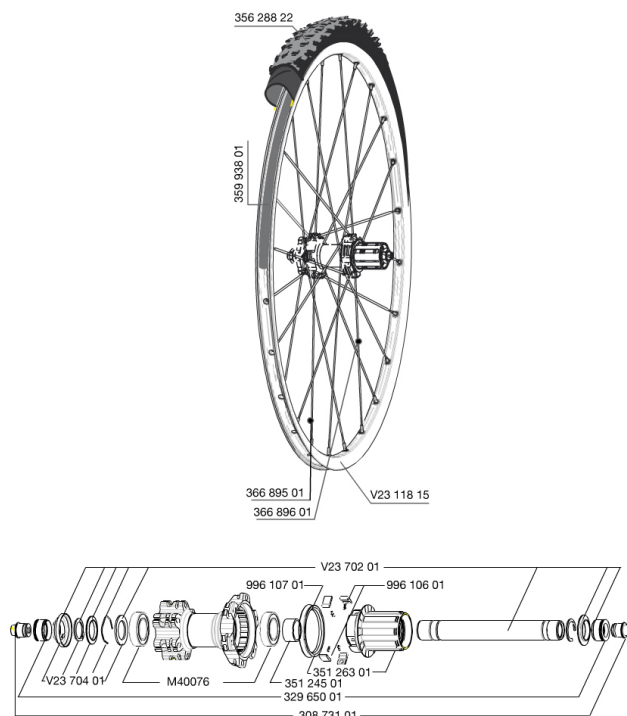

REFERENCES WHEELS

**RIMS**

&NBSP;:

35993801	UST RIM STRIP 29x19c
V2311815	KIT FRONT/REAR CROSSROC 29"

**SPOKES**

36689601	"KIT 12 DS CROSSROC/XRIDE UST/XMAX ELITE/XA ELITE 29"" SPK 2
36689501	"KIT 12 FT/NDS CROSSROC 29"" SPOKE 295mm"

**HUB SHELLS**

99610701	ITS-4 FREEWHEEL SEAL
V2370201	KIT REAR AXLE 12MM CROSSONE/CROSSRIDE/CROSSROC
35126301	TS-2 FREEWHEEL BODY + SEAL 2013 (NO PAWLS) - while stock las
99610601	PAWLS KIT FOR ITS-4 (OR TS-2)
M40076	HUB BEARINGS 17x30x7 6903 x 2
V2370401	KIT REAR AUTO ADJUSTING PLAY 12mm AXLE
35124501	SET OF 3 REAR AXLE/FREEWHEEL BODY SPACERS MTB L1

**TYRES**

35628822	Crossroc Roam 29
----------	------------------

**ADAPTERS**

32965001	ADAPTER Rr 12x142mm Elite/CRide MTB (Rd)
30873101	2 REAR REDUCERS 12/9,5mm 2012 ITS4 HUB

### WHEEL WEIGHTS

Wheel weight