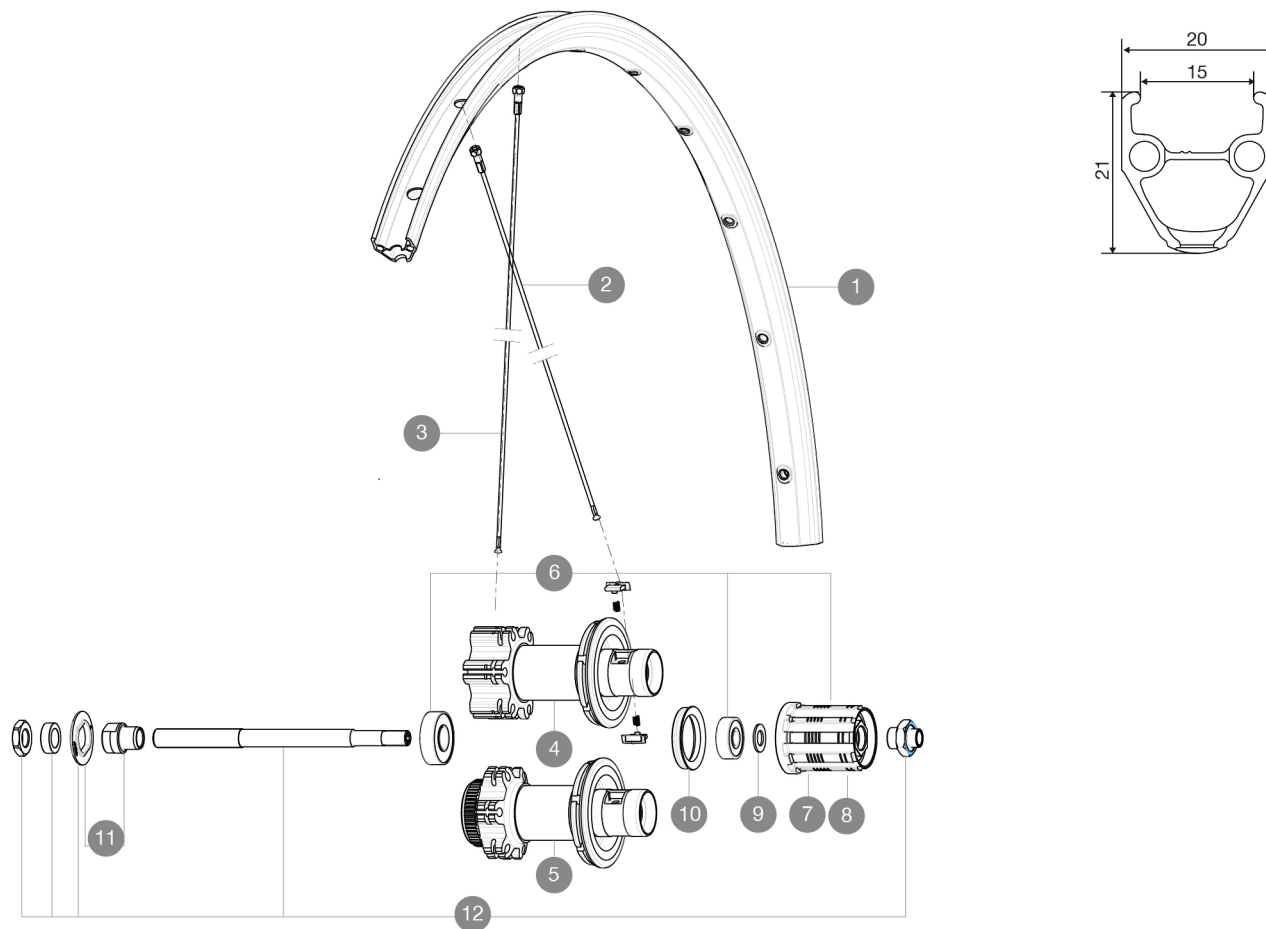

REFERENCES WHEELS

R37501 Aksium One Disc Rr CL

R19801 Aksium One Disc Rr INT

RIMS

VALVE HOLE \bar{A} (MM): 6.5 :

1 V2290815 KIT FRT/REAR RIM AKSIUM ONE DISC/AKSIUM DISC

SPOKES

2 36690301 "KIT 12 FT/NDS XONE/XMAX - XA 29"/AKSIUM DISC 9 + 12 FT/AKS
3 36690401 KIT 12 DS XONE/XRIDE FTSX/AKSIUM DISC 9 SPK 294mm

MAVIC *Aksium One Disc***DELIVERED WITH**

BR101 quick releases	
Rim tape	
Front QR adapters	
User guide	

Specifications**RIMS**

- **Material** : S6000 Aluminum
 - **Height** : 22mm
 - **Joint** : pinned
 - **Drilling** : traditional with H2 reinforcement
- Disc brake specific profile
- **Valve hole diameter** : 6.5 mm
 - **Tyre** : clincher
 - **ETRTO size** : 622x17C
 - **Recommended tyre sizes** : 25 to 52 mm

SPOKES

- **Material** : steel
- **Shape** : straight pull, round
- **Nipples** : brass, ABS
- **Count** : 24 front and rear
- **Lacing** : front and rear crossed 2

WHEEL HUB

- **Front and rear bodies** : aluminum
 - **Body** : aluminum
 - **Axle material** : front aluminum, rear steel
- Sealed cartridge bearings
- **Freewheel** : FTS-L steel

WHEEL WEIGHTS

Wheel weight 1075