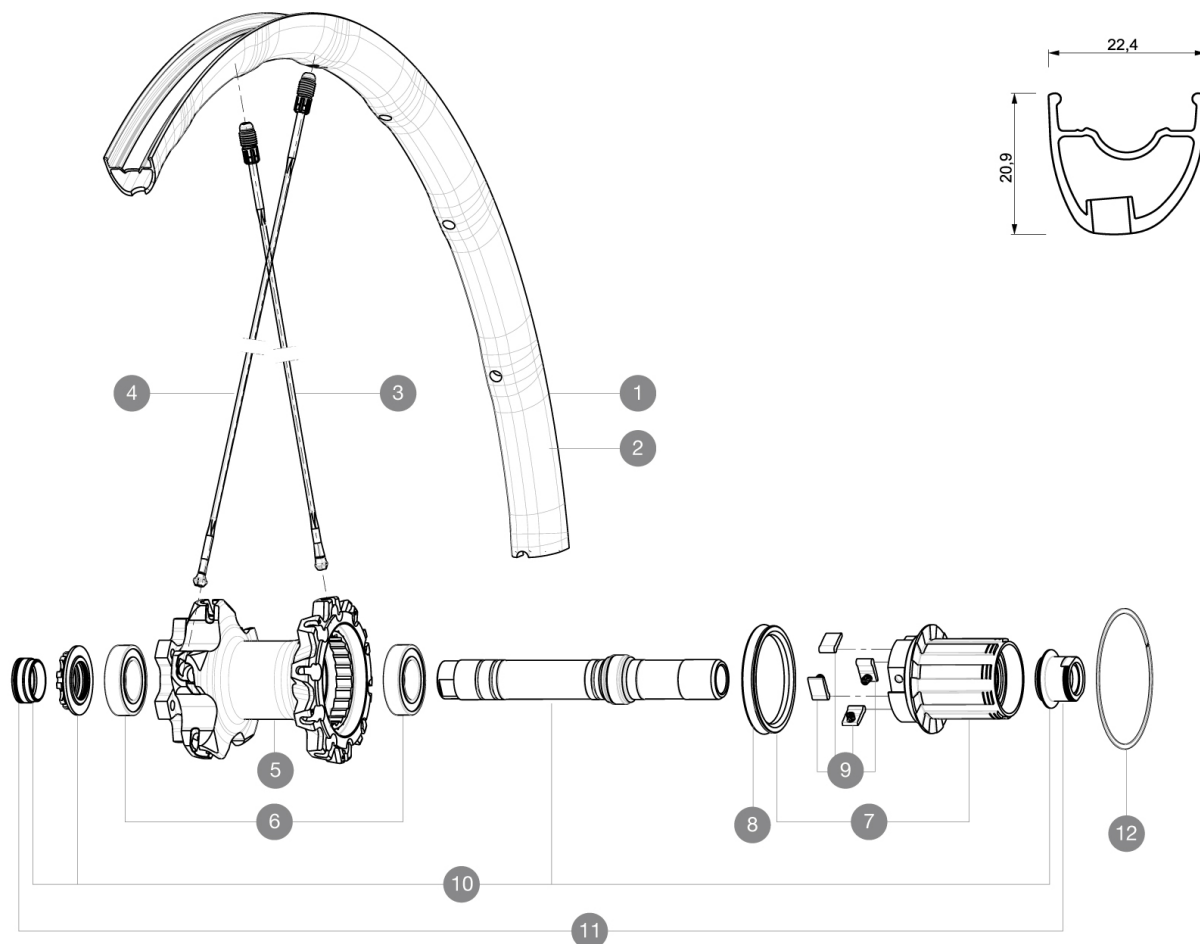

REFERENCES WHEELS

R67901 XmaxSL29RrOFFSET R16401 Crossmax SL 29Rr

RIMS

VALVE HOLE $\bar{\varnothing}$ (MM): 6.5 :

1	V2310613	KIT REAR RIM CROSSMAX SL/SL PRO BLACK 29"
2	V2311913	KIT RR RIM CROSSMAX SL/SL PRO OFFSET BLK 29"

SPOKES

3	35113801	"KIT 10 DS M7/7 XMAX SLR/PRO 29"" SPK 269,5mm"
4	35113701	"KIT 10 FT/NDS M7/7 XMAX SLR 29"" SPK 299,5mm"

HUB SHELLS

5	N/A	HUB BODY
6	M40076	HUB BEARINGS 17x30x7 6903 x 2
7	35126001	ITS-4 FREEWHEEL BODY + SEAL 2013 (NO PAWLS)
8	99610701	ITS-4 FREEWHEEL SEAL
9	99610601	PAWLS KIT FOR ITS-4 (OR TS-2)
10	30870401	REAR QRM + AXLE KIT ITS4 135mm from 2012
12	30871801	ELASTIC RING 56mm diam. ITS-4 20 SPOKES

ADAPTERS

11	30872201	FRAME SUPPORT ITS-4 135mm REAR AXLE > 2012
----	----------	--

MAVIC *Crossmax SL 29*

2

2015

REAR

Specifications

WHEEL HUB

Shimano 11 speeds compatible

XD Compatible (XX1-X01) with optional kit

WHEEL WEIGHTS

Wheel weight 830