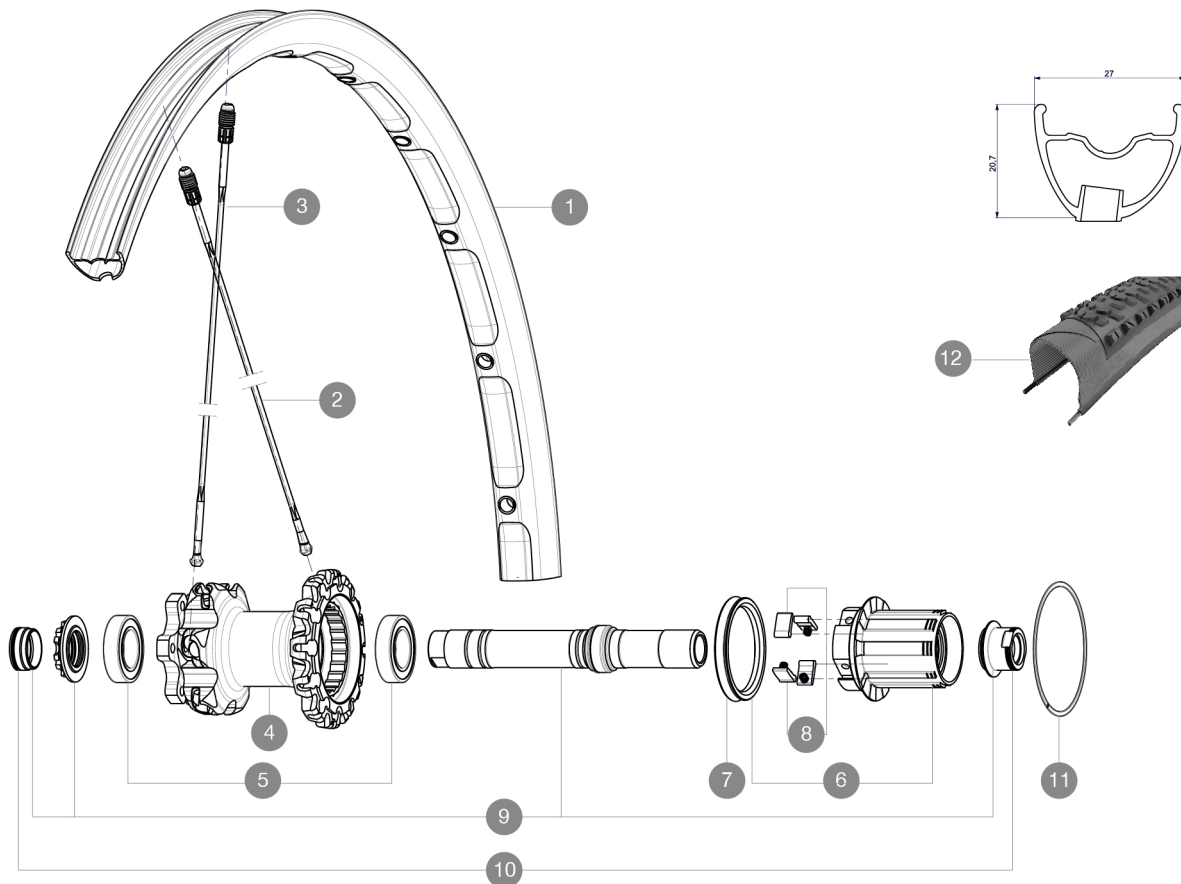

**REFERENCES WHEELS**

R17701 Crossmax XL 27.5RrWTS

**RIMS**

VALVE HOLE  $\varnothing$  (MM): 6.5 :

1	V2311113	KIT REAR RIM CROSSMAX XL 2015 27,5"
---	----------	-------------------------------------

**SPOKES**

2	36675101	"KIT 10 DS XMAX SLR/END/PRO/DEEMAX PRO 27,5"" SPK 251,5mm"
3	36674901	KIT 12 FT XMAX END/FT-NDS DEEMAX PRO 27,5" ALU SPK 275mm

**HUB SHELLS**

4	N/A	HUB BODY
5	M40076	HUB BEARINGS 17x30x7 6903 x 2
6	35126001	ITS-4 FREEWHEEL BODY + SEAL 2013 (NO PAWLS)
7	99610701	ITS-4 FREEWHEEL SEAL
8	99610601	PAWLS KIT FOR ITS-4 (OR TS-2)
9	30870401	REAR QRM + AXLE KIT ITS4 135mm from 2012
11	30871801	ELASTIC RING 56mm diam. ITS-4 20 SPOKES

### RIMS

- Internal width : 23 mm
- ETRTO size 27.5" : 584x23C

### WHEEL WEIGHTS

Wheel weight 895