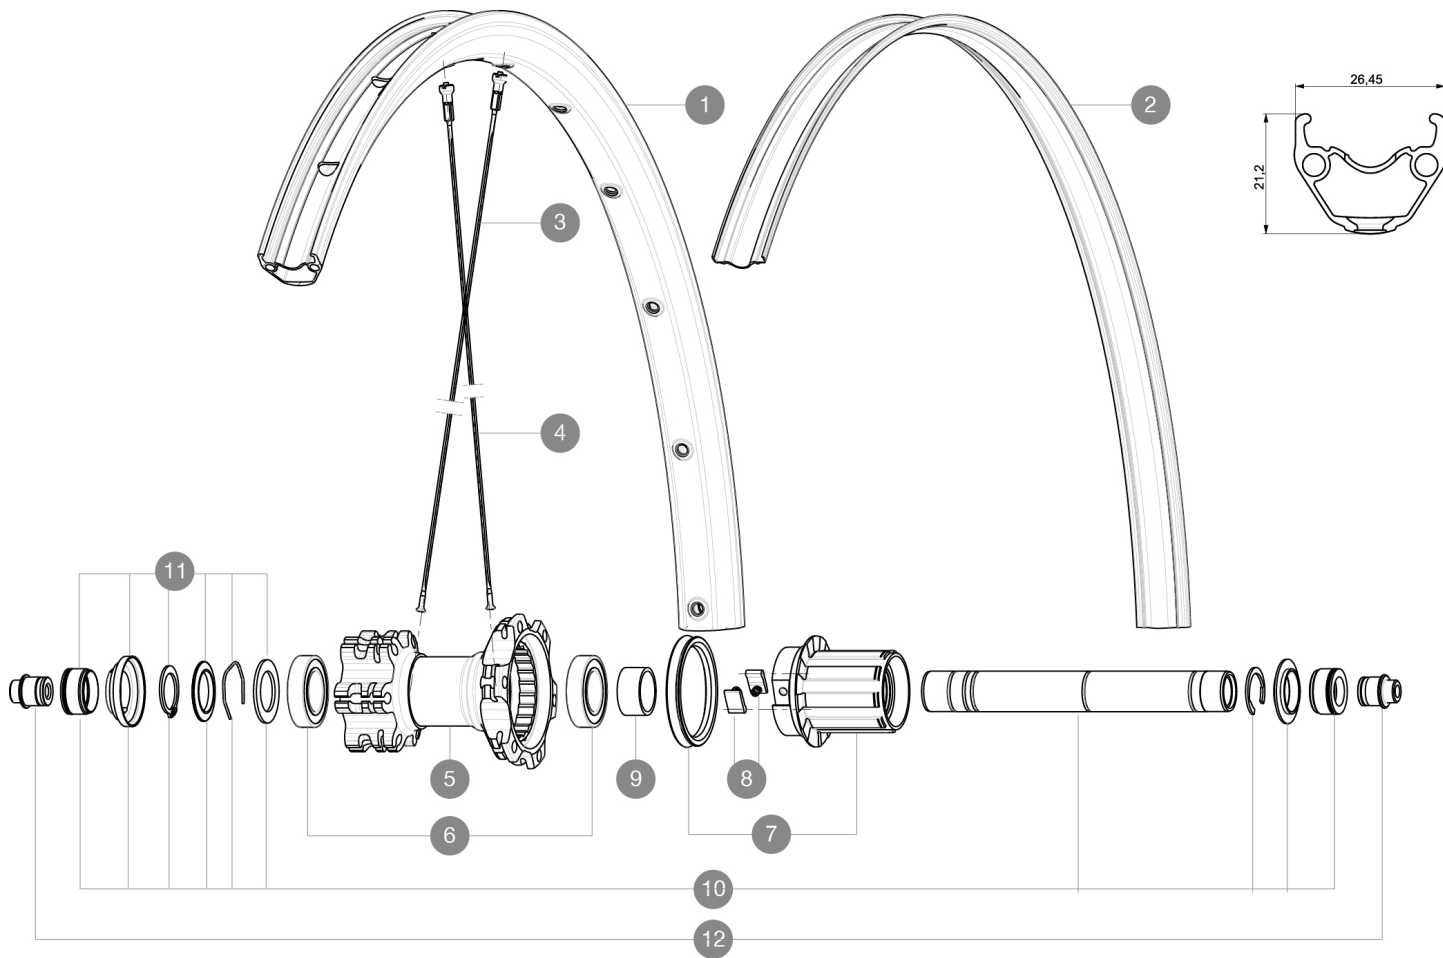

REFERENCES WHEELS

R18101 Crossroc XL29 Rr WTS

RIMS

VALVE HOLE \bar{A} (MM): 6.5 :

1	V2311515	KIT FRONT/REAR RIM CROSSROC XL 29"
2	V2190101	UST RIM STRIP 29x21c

SPOKES

3	36689501	"KIT 12 FT/NDS CROSSROC 29"" SPOKE 295mm"
4	36689601	"KIT 12 DS CROSSROC/XRIDE UST/XMAX ELITE/XA ELITE 29"" SPK 2

HUB SHELLS

5	N/A	HUB BODY
6	M40076	HUB BEARINGS 17x30x7 6903 x 2
7	35126301	TS-2 FREEWHEEL BODY + SEAL 2013 (NO PAWLS) - while stock las
8	99610601	PAWLS KIT FOR ITS-4 (OR TS-2)
9	35124501	SET OF 3 REAR AXLE/FREEWHEEL BODY SPACERS MTB L1
10	V2371201	KIT REAR QRM AXLE 135-142 / BOOST 148mm
11	V2370401	KIT REAR AUTO ADJUSTING PLAY 12mm AXLE

ADAPTERS

12	30873101	2 REAR REDUCERS 12/9,5mm 2012 ITS4 HUB
	32965001	ADAPTER Rr 12x142mm Elite/CRide MTB (Rd)

MAVIC *Crossroc XL 29 WTS*

2

2015

REAR

Specifications

RIMS

• ETRTO size 29" : 622x21C

WHEEL HUB

Shimano 11 speeds compatible

XD Compatible (XX1-X01) with optional kit

WHEEL WEIGHTS

Wheel weight 1060