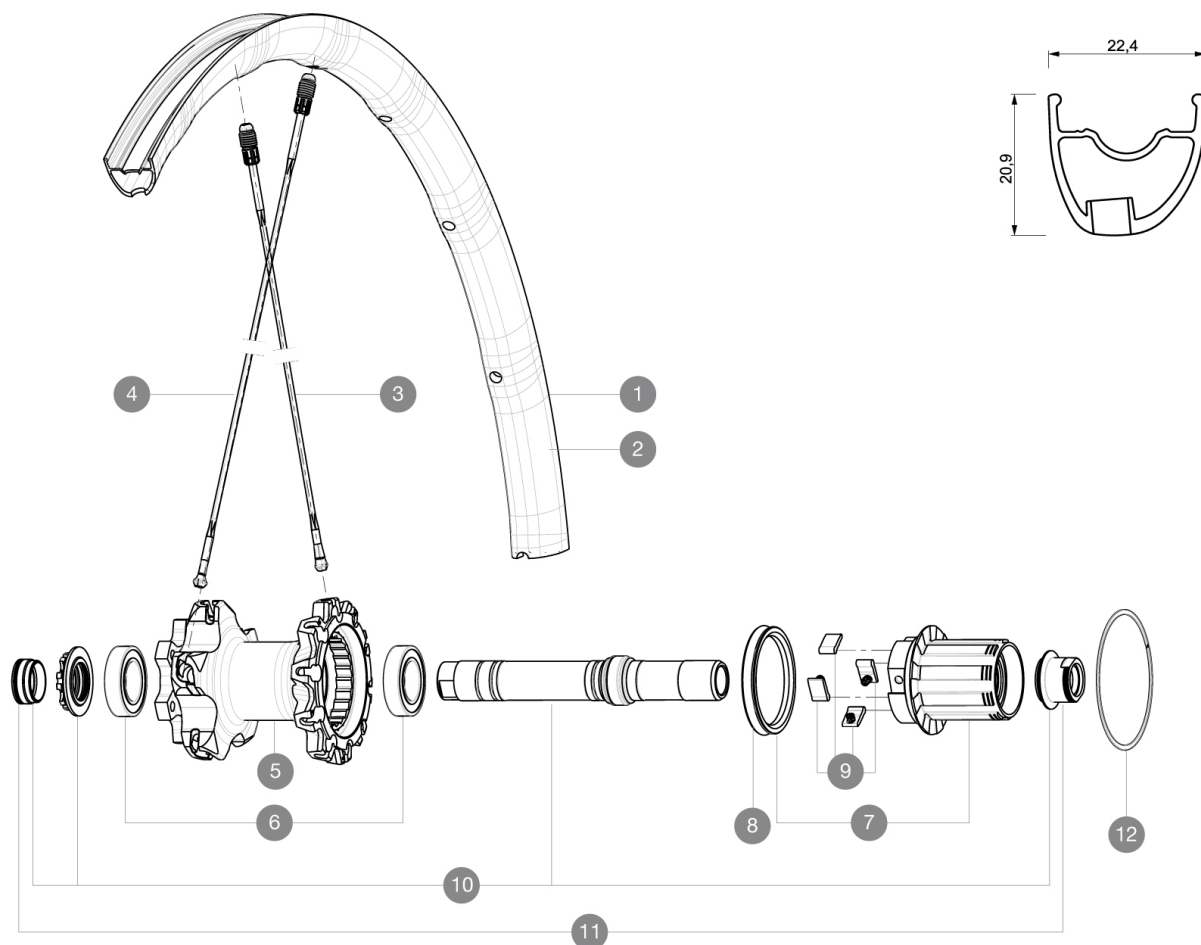

REFERENCES WHEELS

RIMS

VALVE HOLE \varnothing (MM): 6.5 :

1	V2310613	KIT REAR RIM CROSSMAX SL/SL PRO BLACK 29"
2	V2311913	KIT RR RIM CROSSMAX SL/SL PRO OFFSET BLK 29"

SPOKES

3	35113801	"KIT 10 DS M7/7 XMAX SLR/PRO 29"" SPK 269,5mm"
4	35113701	"KIT 10 FT/NDS M7/7 XMAX SLR 29"" SPK 299,5mm"

HUB SHELLS

5	N/A	HUB BODY
6	M40076	HUB BEARINGS 17x30x7 6903 x 2
7	35126001	ITS-4 FREEWHEEL BODY + SEAL 2013 (NO PAWLS)
8	99610701	ITS-4 FREEWHEEL SEAL
9	99610601	PAWLS KIT FOR ITS-4 (OR TS-2)
10	30870401	REAR QRM + AXLE KIT ITS4 135mm from 2012
12	30871801	ELASTIC RING 56mm diam. ITS-4 20 SPOKES

ADAPTERS

11	30872201	FRAME SUPPORT ITS-4 135mm REAR AXLE > 2012
----	----------	--

Crossmax SL 29 Supermax

Specifications

WHEEL WEIGHTS

Wheel weight