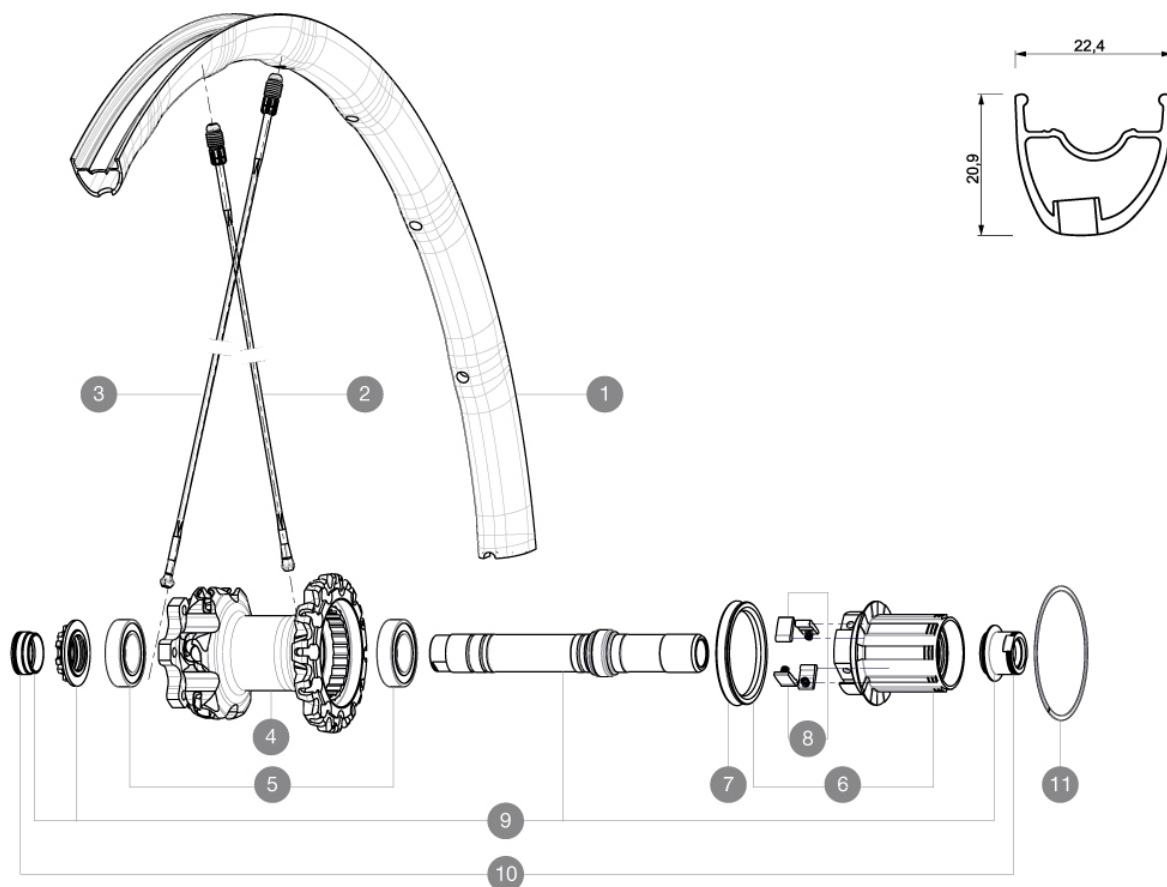

## REFERENCES WHEELS

### RIMS

VALVE HOLE  $\varnothing$  (MM): 6.5 :

1 V2310413 KIT REAR RIM CROSSMAX SL/SL PRO BLACK 26"

### SPOKES

2 36675101 "KIT 10 DS XMAX SLR/END/PRO/DEEMAX PRO 27,5"" SPK 251,5mm"  
3 36675001 "KIT 10 NDS XMAX SLR/ENDURO 27,5"" ALU SPK 281,5mm"

# Crossmax SL 27.5 Supermax

2

2015

REAR