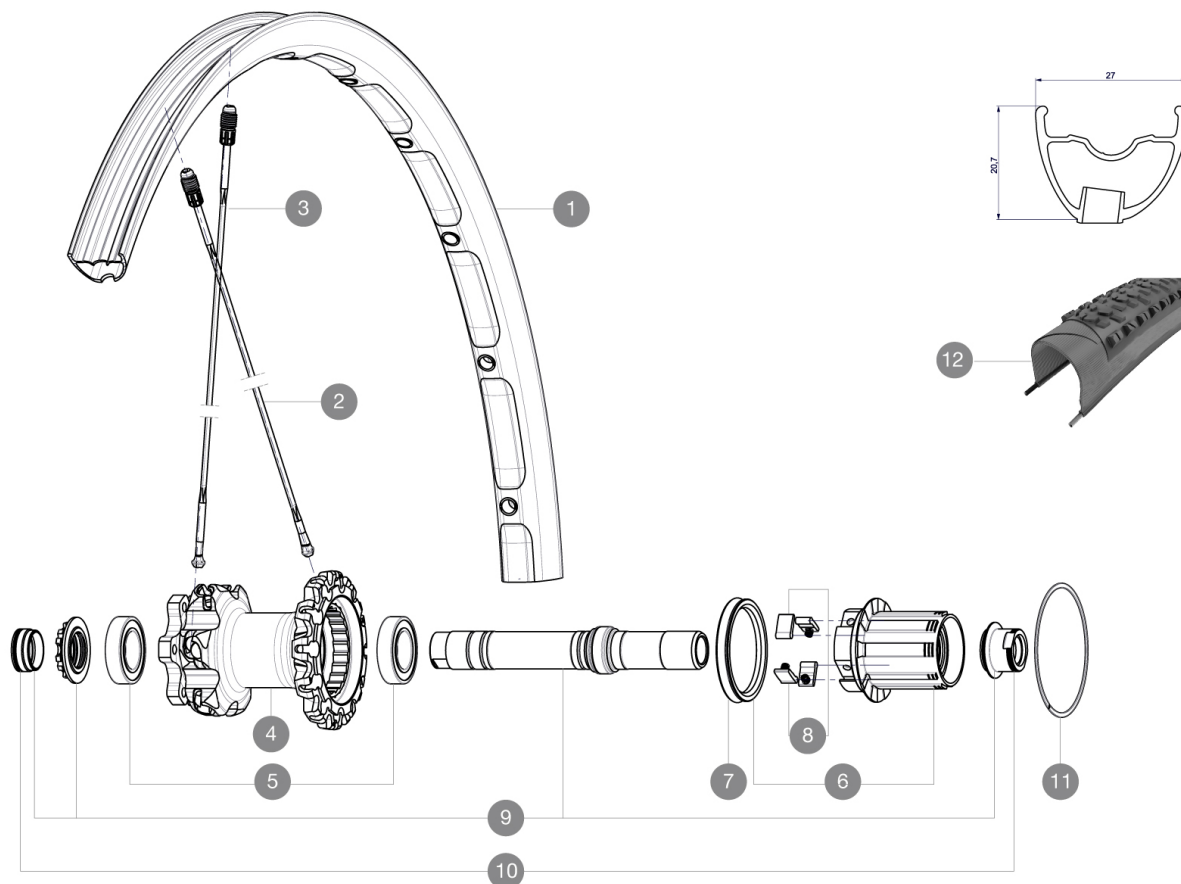

REFERENCES WHEELS

**RIMS**

&NBSP;:

1	V2311113	KIT REAR RIM CROSSMAX XL 2015 27,5"
---	----------	-------------------------------------

**SPOKES**

2	36675101	"KIT 10 DS XMAX SLR/END/PRO/DEEMAX PRO 27,5"" SPK 251,5mm"
3	36674901	KIT 12 FT XMAX END/FT-NDS DEEMAX PRO 27,5" ALU SPK 275mm

**HUB SHELLS**

4	N/A	HUB BODY
5	M40076	HUB BEARINGS 17x30x7 6903 x 2
6	35126001	ITS-4 FREEWHEEL BODY + SEAL 2013 (NO PAWLS)
7	99610701	ITS-4 FREEWHEEL SEAL
8	99610601	PAWLS KIT FOR ITS-4 (OR TS-2)
9	30870401	REAR QRM + AXLE KIT ITS4 135mm from 2012
11	30871801	ELASTIC RING 56mm diam. ITS-4 20 SPOKES

# Crossmax XL 27.5 Supermax

2

2015  
REAR

### WHEEL WEIGHTS

Wheel weight