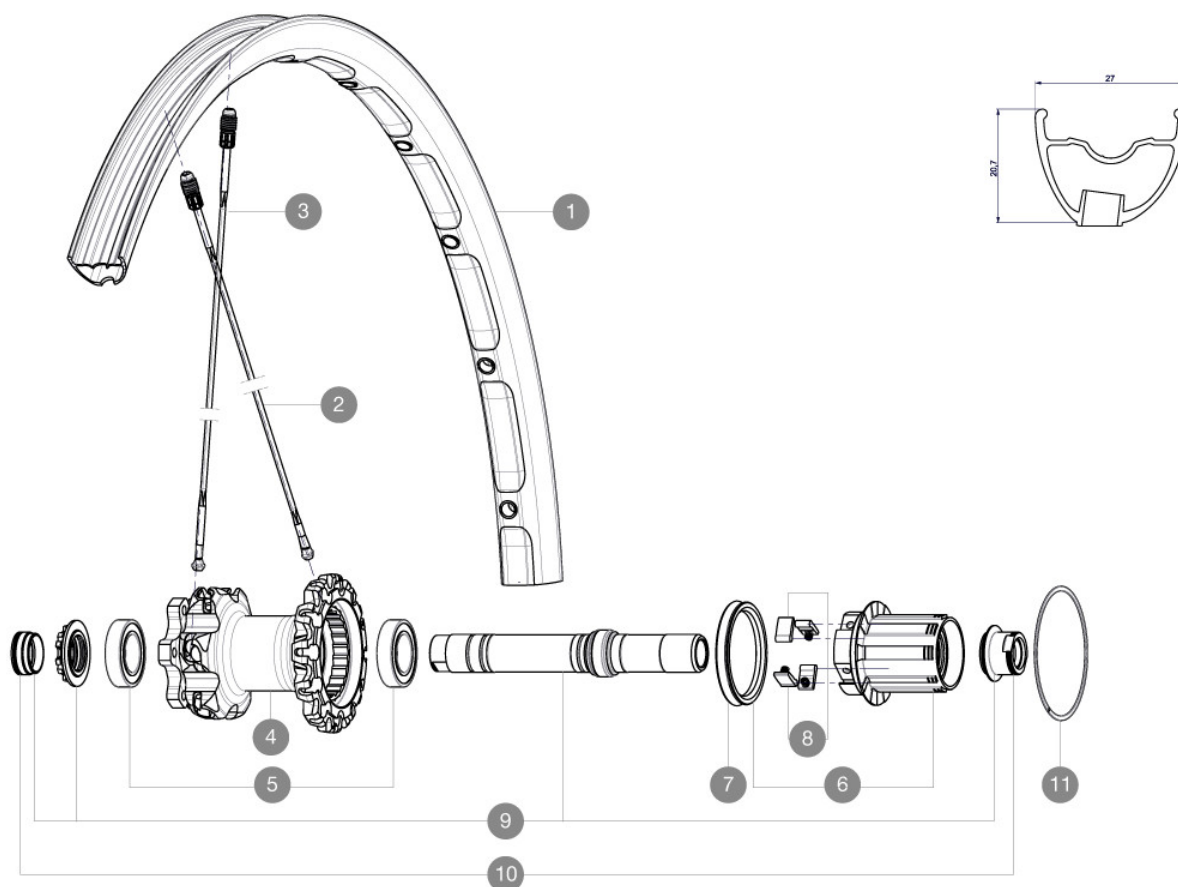

REFERENCES WHEELS

RIMS

VALVE HOLE \bar{A} (MM): 6.5 :

1 V2311213 KIT REAR RIM CROSSMAX XL 2015 29"

SPOKES

2 35113801 "KIT 10 DS M7/7 XMAX SLR/PRO 29"" SPK 269,5mm"
3 A7209901 KIT 12 FT/NDS CROSSMAX XL/DEEMAX PRO 19 29" SPK 293mm

HUB SHELLS

4	N/A	HUB BODY
5	M40076	HUB BEARINGS 17x30x7 6903 x 2
6	35126001	ITS-4 FREEWHEEL BODY + SEAL 2013 (NO PAWLS)
7	99610701	ITS-4 FREEWHEEL SEAL
8	99610601	PAWLS KIT FOR ITS-4 (OR TS-2)
9	30870401	REAR QRM + AXLE KIT ITS4 135mm from 2012
11	30871801	ELASTIC RING 56mm diam. ITS-4 20 SPOKES

ADAPTERS

10 30872201 FRAME SUPPORT ITS-4 135mm REAR AXLE > 2012

Crossmax XL 29 Supermax

Specifications

WHEEL WEIGHTS

Wheel weight