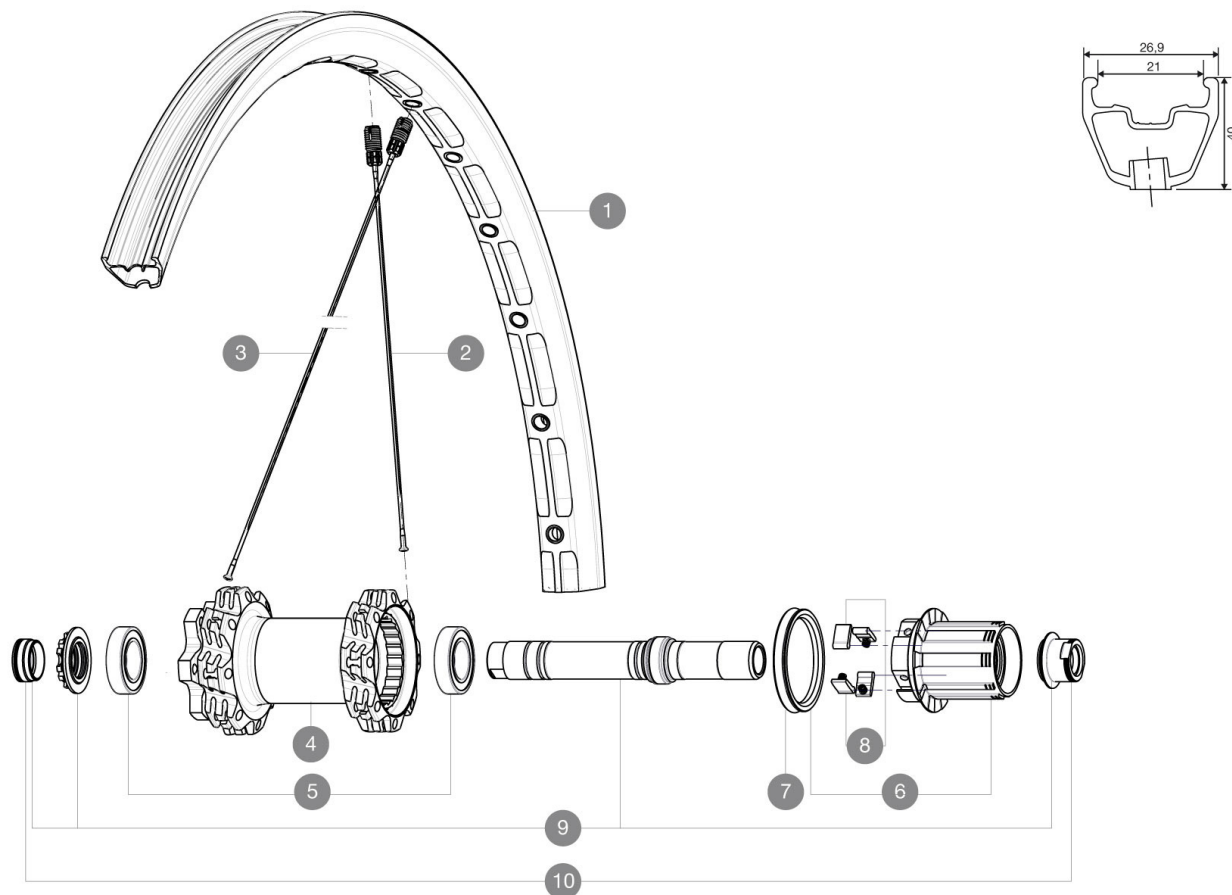

REFERENCES WHEELS

R67301 DeemaxUlti27.5Rr12x150

R67401 DxUlti27.5Rr12x150XX1 YE

RIMS

VALVE HOLE \bar{A} (MM): 6.5 :

1 V2312313 "KIT REAR RIM DEEMAX ULTIMATE 27,5""

SPOKES

2 V2380601 "KIT 16 DRIVE SIDE DEEMAX 27,5"" SPOKE 278,5mm"
3 V2380701 "KIT 16 NDS DEEMAX 27,5"" SPOKE 280,5mm"

HUB SHELLS

4 N/A HUB BODY
5 M40076 HUB BEARINGS 17x30x7 6903 x 2
6 35126001 ITS-4 FREEWHEEL BODY + SEAL 2013 (NO PAWLS)
7 99610701 ITS-4 FREEWHEEL SEAL
8 99610601 PAWLS KIT FOR ITS-4 (OR TS-2)
9 30870401 REAR QRM + AXLE KIT ITS4 135mm from 2012

ADAPTERS

10 30872201 FRAME SUPPORT ITS-4 135mm REAR AXLE > 2012

MAVIC *Deemax Ultimate 27.5*

2

2015

REAR

Specifications

WHEEL WEIGHTS

Wheel weight