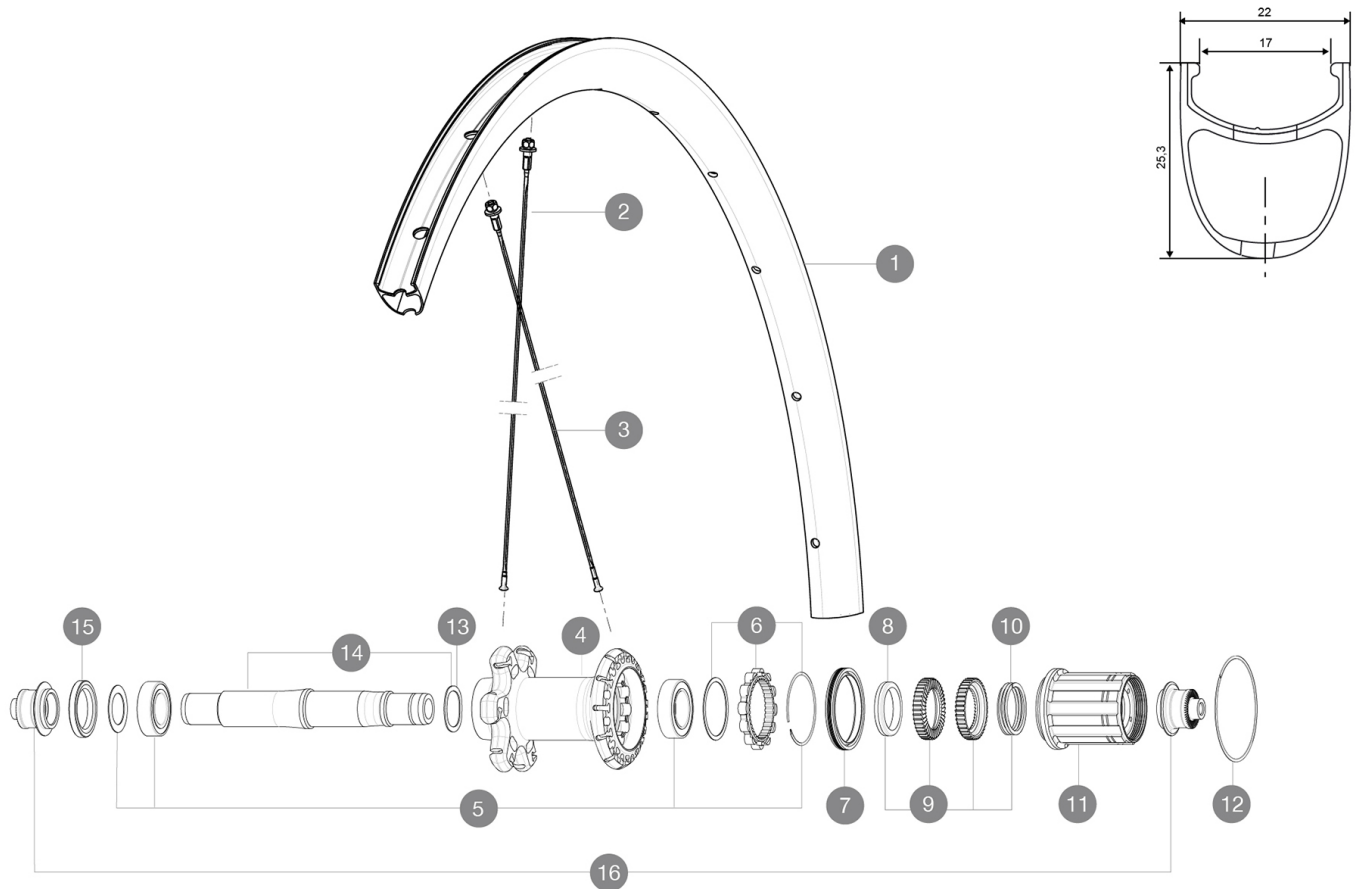

MAVIC *Ksyrium Pro Carbon SL C*

ASTM CATEGORY 1 : road only
 Recommended weight limit : 120kg
 Recommended tyre sizes: 25 to 52 mm
 Max. Pressure: 25mm 7.7 bars - 110 PSI

REFERENCES WHEELS

R51301 KProCarbSL C Rr

**RIMS**VALVE HOLE \bar{A} (MM): 6,5 :

1	V2737513	KIT REAR RIM KSYRIUM PRO CARBON SL UST
1	V2401513	KIT RR RIM KSYRIUM PRO CARBON SL Clincher - while stock last
	V3720101	25mm UST Tape for 19 to 22mm Road Rims
	V2690101	KIT CARBON RIM TAPE 21x622mm - FOR CARBON RIM

Specifications

RIMS

- **Material** : 3K carbon fibers
- **Height** : 25mm
- **Drilling** : traditional
- **Material** : 3K carbon fibers
- **Material** : 3K carbon fibers
- **Brake track** : carbon with TgMAX technology
- **Valve hole diameter** : 6.5 mm
- **Tyre** : clincher
- **ETRTO size** : 622x17C
- **Height** : 25mm
- **Height** : 25mm
- **Recommended tyre sizes** : 25 to 52 mm
- **Drilling** : traditional
- **Drilling** : traditional
- **Brake track** : carbon with TgMAX technology
- **Brake track** : carbon with TgMAX technology
- **Brake track** : carbon
- **Brake track** : carbon
- **Valve hole diameter** : 6.5 mm
- **Valve hole diameter** : 6.5 mm
- **Tyre** : clincher
- **Tyre** : clincher

VERSIONS

- **Color** : Black only
- **Color** : Black only

WHEEL WEIGHTS

Wheel weight 775