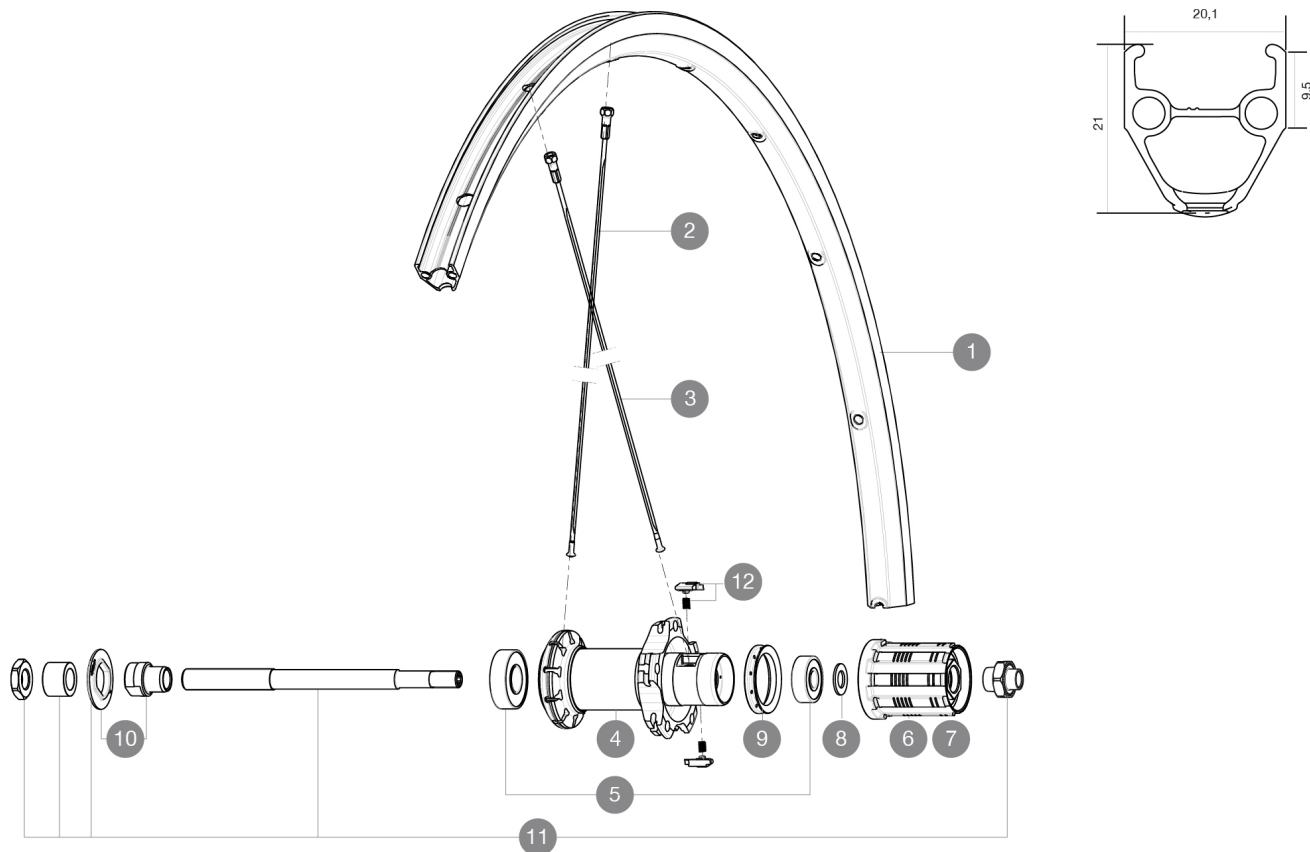

Maximum tyre pressure: 2.55bar/37PSI with a 54mm tyre - 1.3bar/19PSI with a 125mm tyre  
 ASTM CATEGORY 1 : road only  
 Recommended weight limit : 120kg  
 Recommended tyre sizes: 25 to 52 mm  
 Max. Pressure: 23mm 8.7 bars - 125 psi, 25/28mm 7.7 bars - 110 psi  
 Maximum tyre size: width 52mm - pressure max. 5Bar/72PSI

## REFERENCES WHEELS

R72801 AKSIUM RB 700 QR ED11

## RIMS

VALVE HOLE  $\bar{A}$  (MM): 6,5 :

1 V2403015 KIT FRONT/REAR RIM AKSIUM