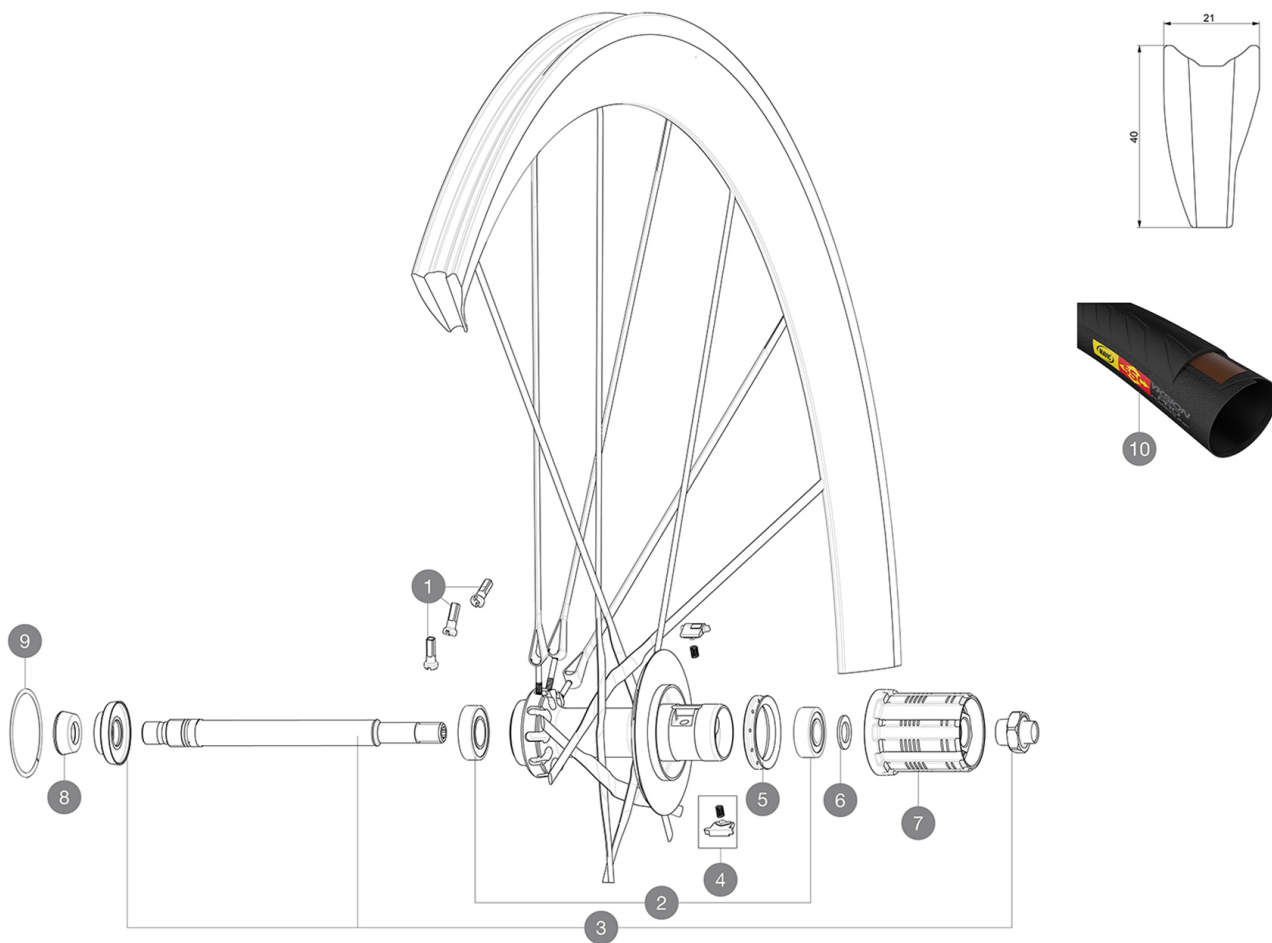

## REFERENCES WHEELS

R57301 CosmicUlti16Rr

**Specifications****RIMS**

- **Material** : 100% woven 12K carbon fiber
- **Height** : 40 mm
- **Drilling** : no holes, spokes molded to the rim
- **Brake track** : carbon with TgMAX technology
- **Valve hole diameter** : 6.5 mm
- **Tyre** : tubular
- **ETRTO size** : 28" tubular
- **Recommended tyre sizes** : 21 to 28 mm

**SPOKES**

- **Material** : unidirectional carbon fiber
- **Shape** : R2R
- **Nipples** : brass, ABS
- **Count** : 20 front and rear
- **Lacing** : crossed 2 front and rear drive side, radial non drive side

**WHEEL HUB**

- **Front body** : Front 100% carbon
  - **Rear body** : aluminum
  - **Axle material** : aluminum
- Adjustable sealed cartridge bearings
- **Freewheel** : FTS-L steel

**WHEEL WEIGHTS**

Wheel weight 665