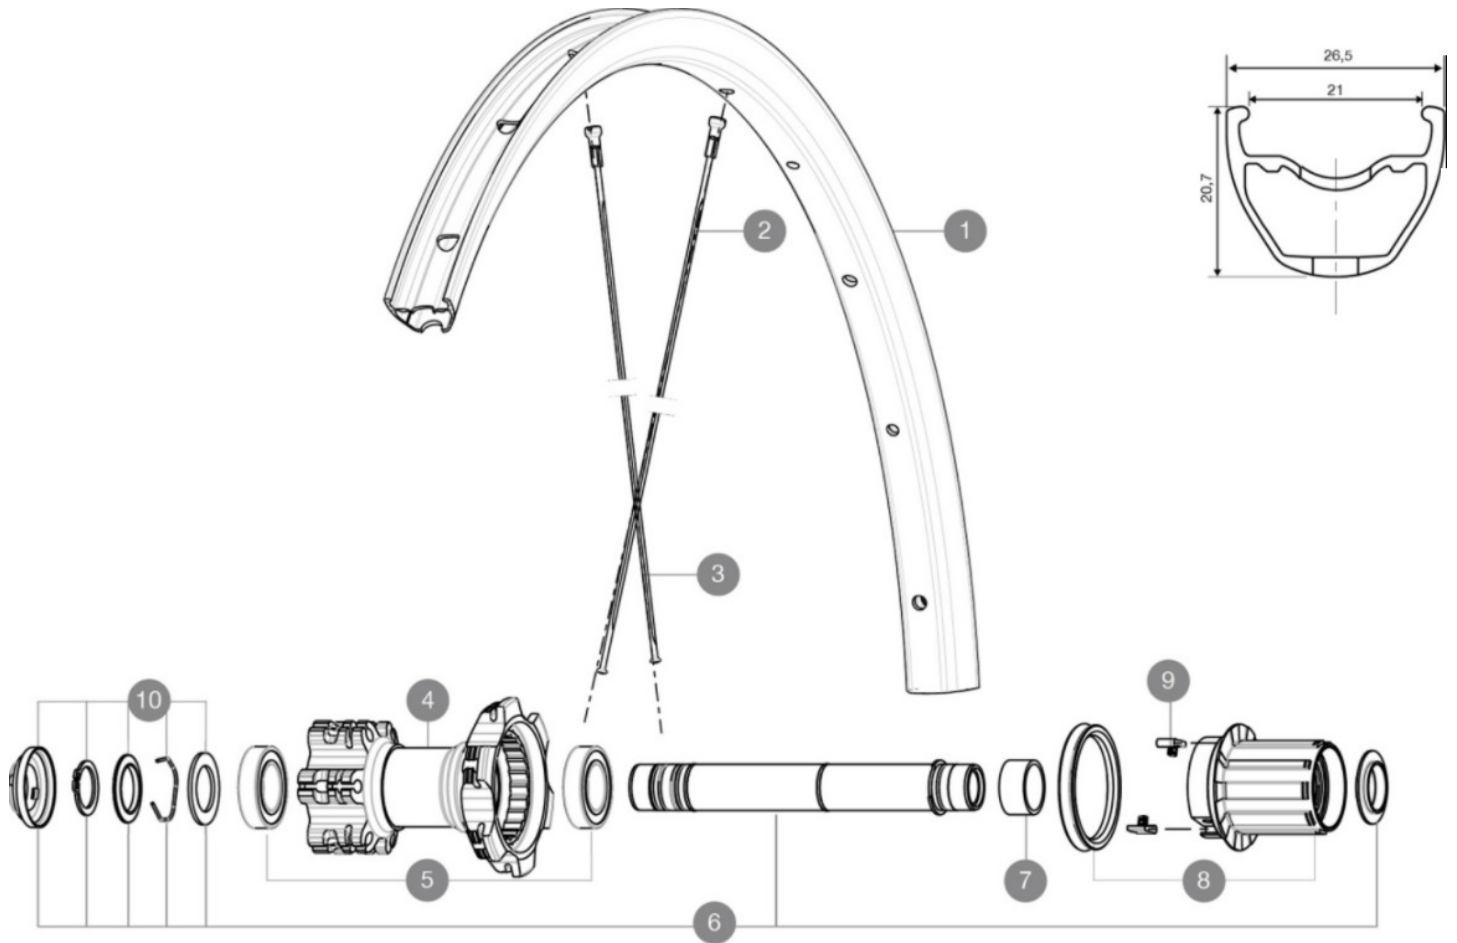

# MAVIC Crossride 27.5

2016  
REAR

ASTM CATEGORY 3 : offroad with jumps less than 61cm  
Recommended weight limit : 120kg  
Recommended tyre sizes: 36 mm to 64 mm (1.4" to 2.5")  
ETRTO recommended tyre sizes: 35mm to 69mm (1.4" to 2.7")

## REFERENCES WHEELS

R97101 Xrd 16 27,5 Rr Bst

R52601 Xride16Rr27.5

## RIMS

VALVE HOLE (MM): 8,5 WITH POP OFF REDUCER :

1 V2314815 "KIT FRT/RR RIM CROSSRIDE/CROSSRIDE FTSX 27,5""