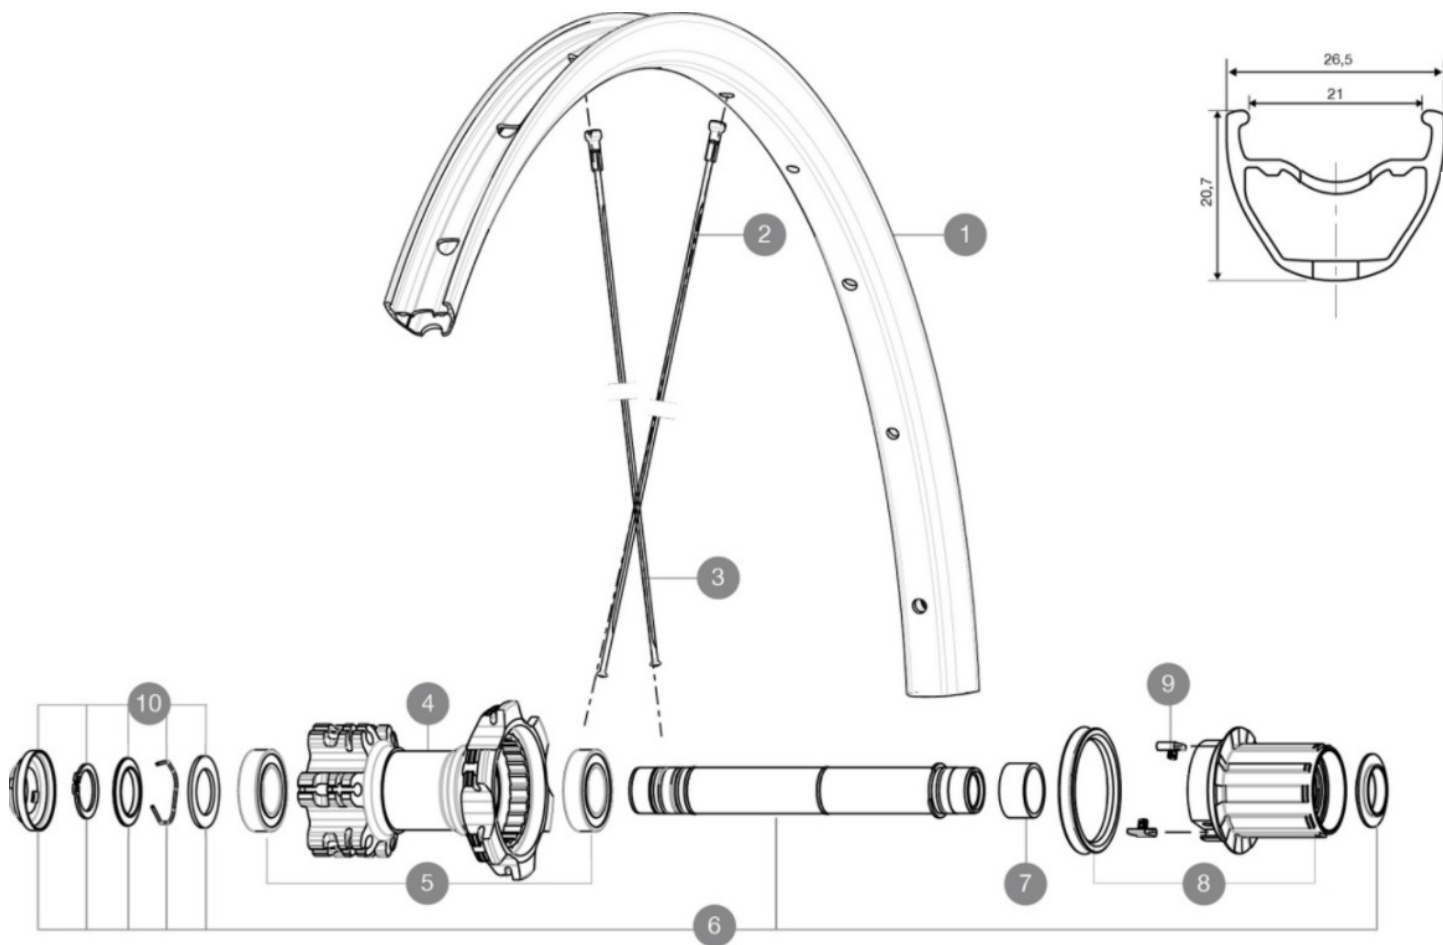

ASTM CATEGORY 3 : offroad with jumps less than 61cm
Recommended weight limit : 120kg
ETRTO recommended tyre sizes: 35mm to 69mm (1.4" to 2.7")

REFERENCES WHEELS

R52701	Xride16Rr29	R97131	Xrd 16 29 Rr Boost
--------	-------------	--------	--------------------

RIMS

VALVE HOLE (MM): 8,5 WITH POP OFF REDUCER :

1	V2314915	"KIT FRT/RR RIM CROSSRIDE/CROSSRIDE FTSX 29""
---	----------	---

SPOKES

2	V2382301	KIT 12 DS XRIDE + FTSX/NDS XMAX EL/XA EL 29" SPK 297mm
3	V3664501	KIT 12 FRT/NDS AKSIUM ELITE UST Disc/KSYRIUM UST Disc FLAT S

HUB SHELLS

4	N/A	HUB BODY
5	M40076	HUB BEARINGS 17x30x7 6903 x 2
6	V2371201	KIT REAR QRM AXLE 135-142 / BOOST 148mm
7	35124501	SET OF 3 REAR AXLE/FREEWHEEL BODY SPACERS MTB L1
8	35126301	TS-2 FREEWHEEL BODY + SEAL 2013 (NO PAWLS) - while stock las
9	99610601	PAWLS KIT FOR ITS-4 (OR TS-2)
10	V2370401	KIT REAR AUTO ADJUSTING PLAY 12mm AXLE

MAVIC *Crossride 29***DELIVERED WITH**

BR101 quick releases	
Rim tape	
Front QR adapters	
BR101 quick releases	
Rear QR adapters	
BR101 quick releases	
Rear 12x142mm adapters	
Valve reducer	
User guide	
Front QR adapters	
Front QR adapters	
Rear 12x142mm adapters for ITS4 and TS2 (308 593 01 for ITS4, 329 650 01 for TS2) 1	
Rear 12x142mm adapters for ITS4 and TS2 (308 593 01 for ITS4, 329 650 01 for TS2) 1	
Valve reducer	
Valve reducer	
Rim tape	
Rim tape	
User guide	