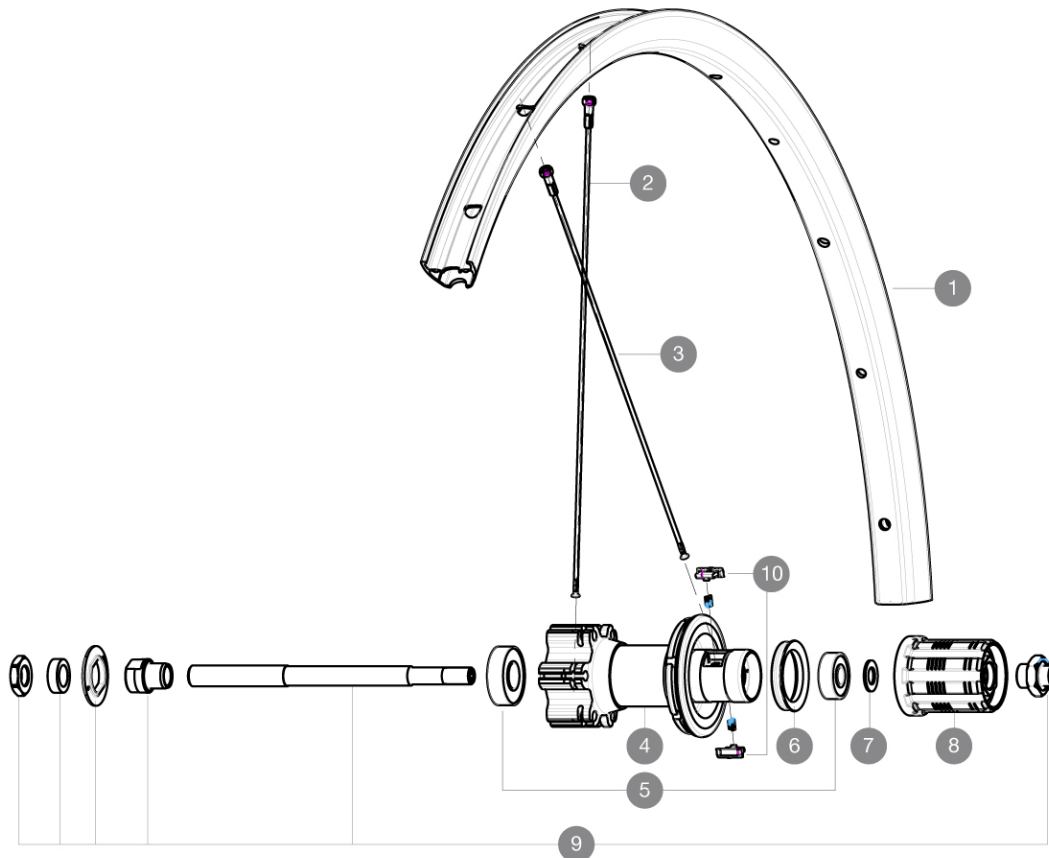

**MAVIC** **CROSSRIDE FTS-X 26**

ASTM CATEGORY 3 : offroad with jumps less than 61cm  
ID360 Shimano steel freewheel body (V3790101)

Recommended weight limit : 120kg

For a longer longevity of the wheel, Mavic recommends that the total weight supported by the wheels doesn't exceed 150kg, bike included

Maximum tyre pressure: 6.1bar/88PSI with a 25mm tyre - 3.5bar/51PSI with a 64mm tyre

Recommended tire sizes: 28 to 64 mm (1.1" to 2.5")

ETRTO recommended tyre sizes: 35mm to 69mm (1.4" to 2.7")

ID360 N3W freewheel body (V4270101)

**REFERENCES WHEELS**

R76201 XRIDE FTS-X INT 26 QR HG

**RIMS**

VALVE HOLE (MM): 8,5 WITH POP OFF REDUCER :

1	V2314715	"KIT FRT/RR RIM CROSSRIDE/CROSSRIDE FTSX 26""
---	----------	---

**SPOKES**

2	36689801	KIT 12 FT/NDS CROSSONE SPK 264mm
3	V2383901	KIT 12 DS CROSSRIDE FTSX 26" SPOKE 265mm

**HUB SHELLS**

4	N/A	HUB BODY
5	M40660	REAR HUB 608+6001 BEARINGS
6	99500001	FTSL/FTSX FREEHUB BODY SEAL
7	M40067	INTERNAL FREEWHEEL SPACER FTSL/FTSX
8	30871101	FTS-L ROAD FREEWHEEL BODY HG11 8/9 compatible
9	32348001	MTB DISC REAR AXLE QRM MTB DISC
10	32430301	FTSX PAWLS KIT (MTB WHEELS)