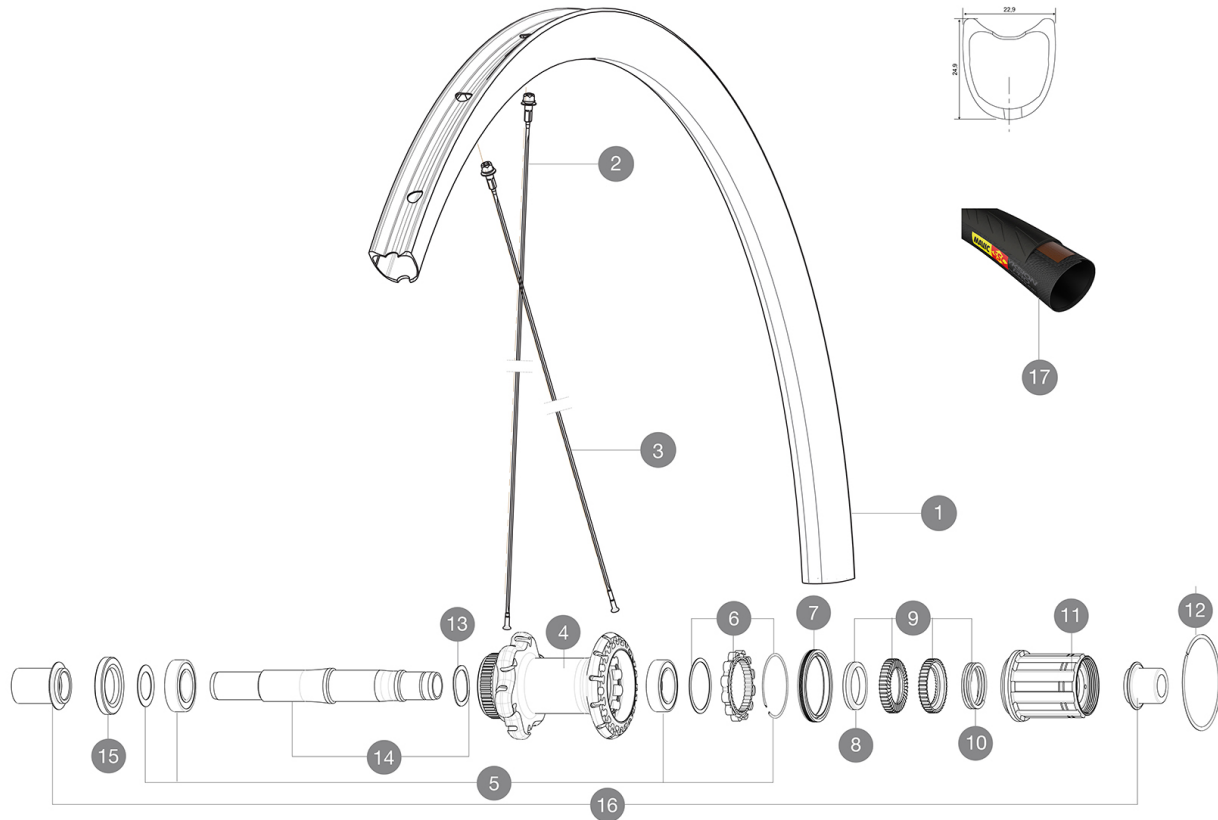

# MAVIC Ksyrium Pro Carbon SL T Disc

ASTM CATEGORY 2 : road and offroad with jumps less than 15cm  
 Recommended weight limit : 120kg  
 Recommended tyre sizes: 23 to 32 mm  
 Recommended tyre sizes: 25 to 52 mm  
 Max. Pressure: 23mm 8.7 bars - 125 psi, 25/28mm 7.7 bars - 110 psi  
 Max. Pressure: 25mm 7.7 bars - 110 PSI

## RIMS

VALVE HOLE  $\bar{A}$  (MM): 6,5 :

1 V2404113 KIT REAR RIM KSYRIUM PRO CARBON SL DISC TUB

### SPOKES

- **Material** : steel
- **Shape** : straight pull, bladed, double butted
- **Nipples** : aluminum, ABS

Down Count: 24 front and rear date date: 2022-03-01

- **Material** : steel
- **Material** : steel

### WHEEL WEIGHTS

Wheel weight 695