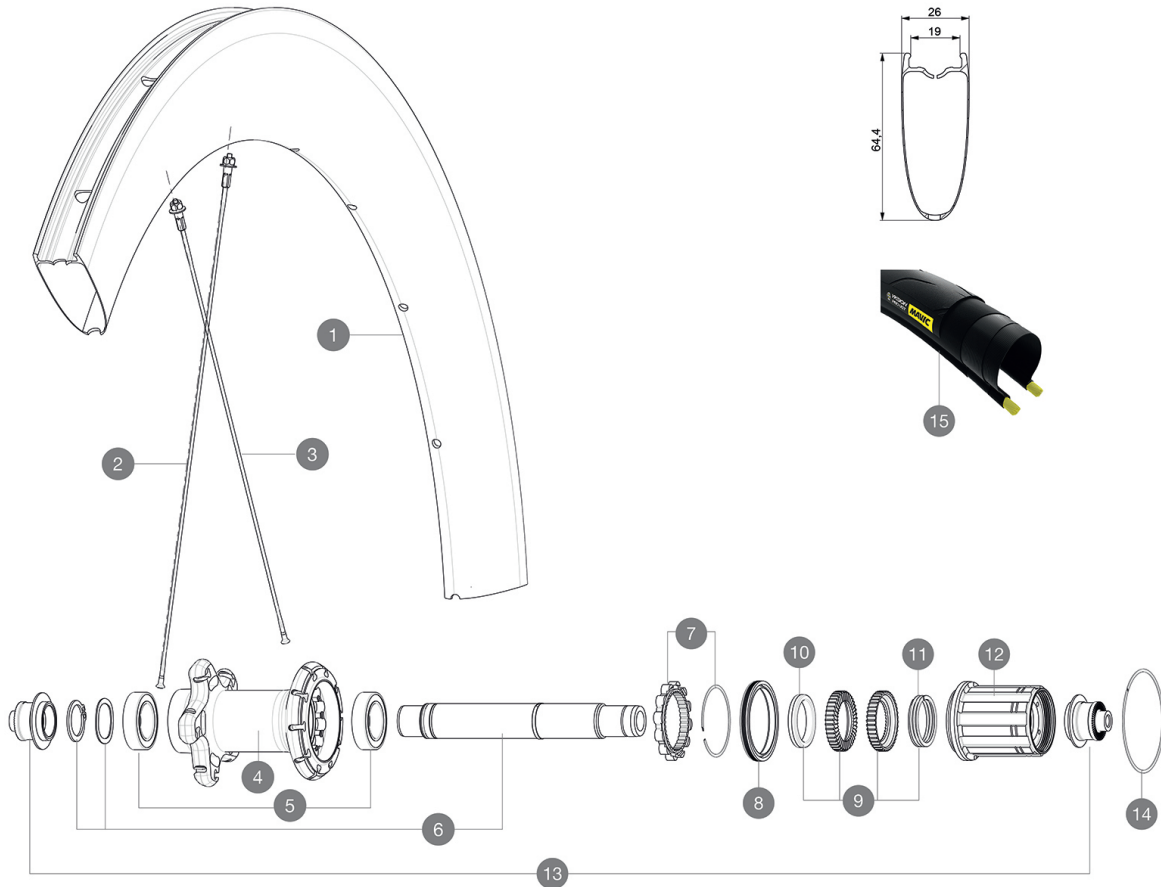

MAVIC *Comete Pro Carbon SL C*

ASTM CATEGORY 1 : road only

Recommended weight limit : 120kg

Recommended tire sizes: 25 to 32 mm

Max. Pressure tubeless: 25mm 6 bars - 87 PSI, 28mm 5 bars - 70 PSI. Max pressure tubetype: 25mm 7 bars - 102 PSI

Max. Pressure: 25mm 7.7 bars - 110 PSI

REFERENCES WHEELS

R93601 Com Pro Car SL USTRr

R99501 CometProCarb SLC RrCustom

**RIMS**

&NBSP;:

1	V2737113	KIT REAR RIM COMETE PRO CARBON SL UST 19 - while stock last
1	V2733113	KIT REAR RIM COMETE PRO CARBON SL UST - while stock last
1	V2739313	KIT REAR RIM COMETE PRO CARBON UST
	V3720101	25mm UST Tape for 19 to 22mm Road Rims
	V2690101	KIT CARBON RIM TAPE 21x622mm - FOR CARBON RIM

Specifications

RIMS

- Material : 3K carbon fibers
- Material : 3K carbon fibers
- Height : 64mm
- Height : 64mm
- Drilling : traditional
- Drilling : traditional
- Brake track : carbon with TgMAX technology
- Brake track : carbon with TgMAX technology
- Valve hole diameter : 6.5 mm
- Valve hole diameter : 6.5 mm
- Tire : clincher
- Tyre : UST Tubeless and tubetype
- Internal width : 17 mm
- Internal width : 19 mm
- ETRTO size : 622x17C

VERSIONS

- Color : Black only
- Color : Black only

WHEEL WEIGHTS

Wheel weight 895