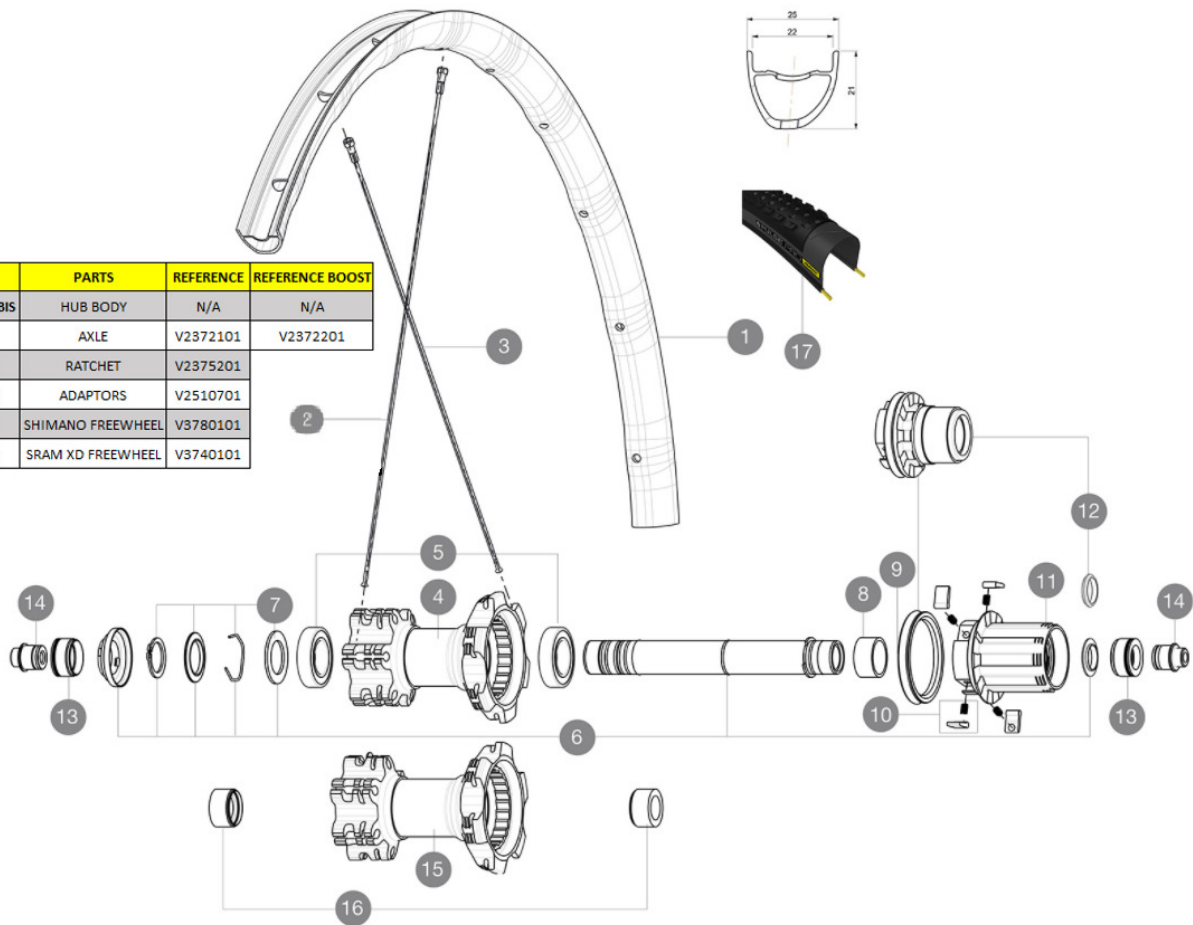

# MAVIC Crossmax Elite 29

ASTM CATEGORY 3 : offroad with jumps less than 61cm  
Recommended weight limit : 120kg  
Recommended tire sizes: 28 mm to 62 mm (1.1" to 2.5")

## REFERENCES WHEELS

REAR WHEEL	N°	PARTS	REFERENCE	REFERENCE BOOST
CROSSMAX ELITE	4BIS / 15BIS	HUB BODY	N/A	N/A
	6 BIS	AXLE	V2372101	V2372201
	10 BIS	RATCHET	V2375201	
	13 BIS	ADAPTORS	V2510701	
	11 BIS	SHIMANO FREEWHEEL	V3780101	
	12 BIS	SRAM XD FREEWHEEL	V3740101	

## RIMS

VALVE HOLE (MM): 6,5 :

1	V2970115	KIT FT/RR RIM CROSSMAX EL 29" 22mm RED TSS - while stock I
1	V2950115	KIT FT/RR RIM CROSSMAX EL 29" 22mm BLK TSS - while stock I
	V2620101	UST RIM TAPE 25mm (for 21-24mm wide rim)

### WHEEL WEIGHTS

- **Wheel weight**
- **Weight Rear 27.5"**: 885
- **Weight Rear 29"**: 930