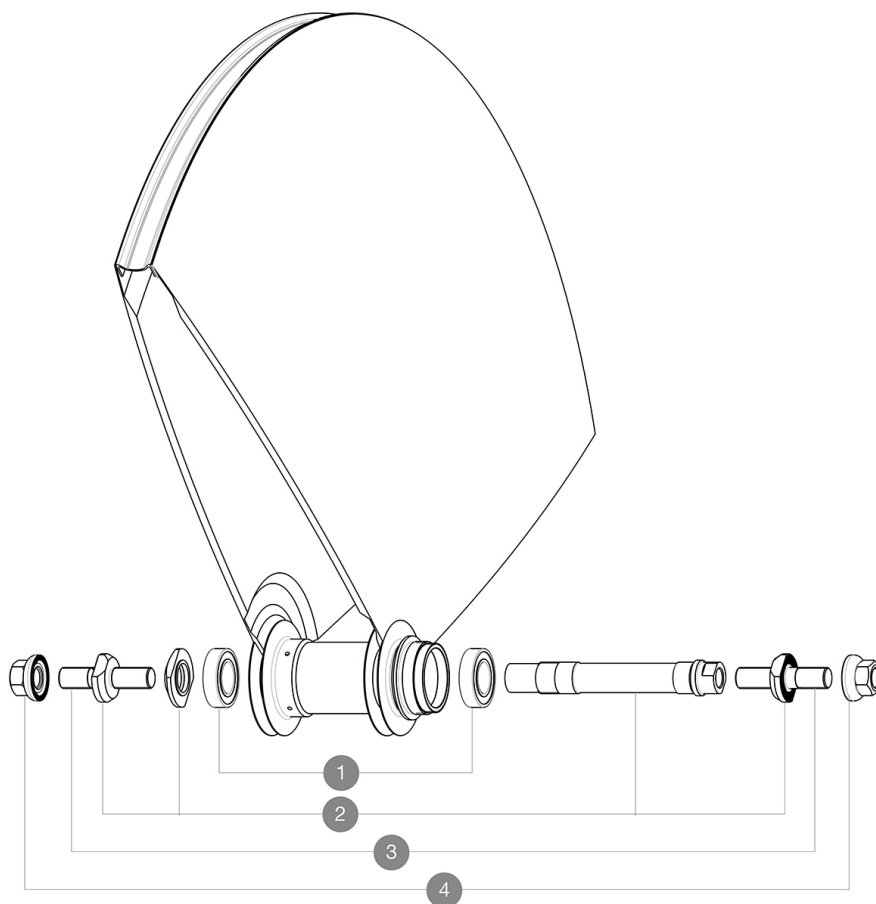

Recommended weight limit : 120kg  
Recommended tire sizes: 21 to 28 mm  
Minimum cog width : 7.5mm

## REFERENCES WHEELS

R98061 Comete Track Rio Rr

## HUB SHELLS

1	M40129	KIT 2 BEARINGS 6902 15x28x7
2	M40128	REAR COMETE TRACK AXLE + ADJT.NUT + FORK SUPPORTS
3	V2390101	KIT OF 2 END BOLTS AXLE PART FOR COMETE TRACK
4	M40772	NUT/WASHER KIT TRACK R.COMETE

### WHEEL HUB

- Body : aluminum
  - Axle material : aluminum
- Sealed cartridge bearings  
Fixed cog