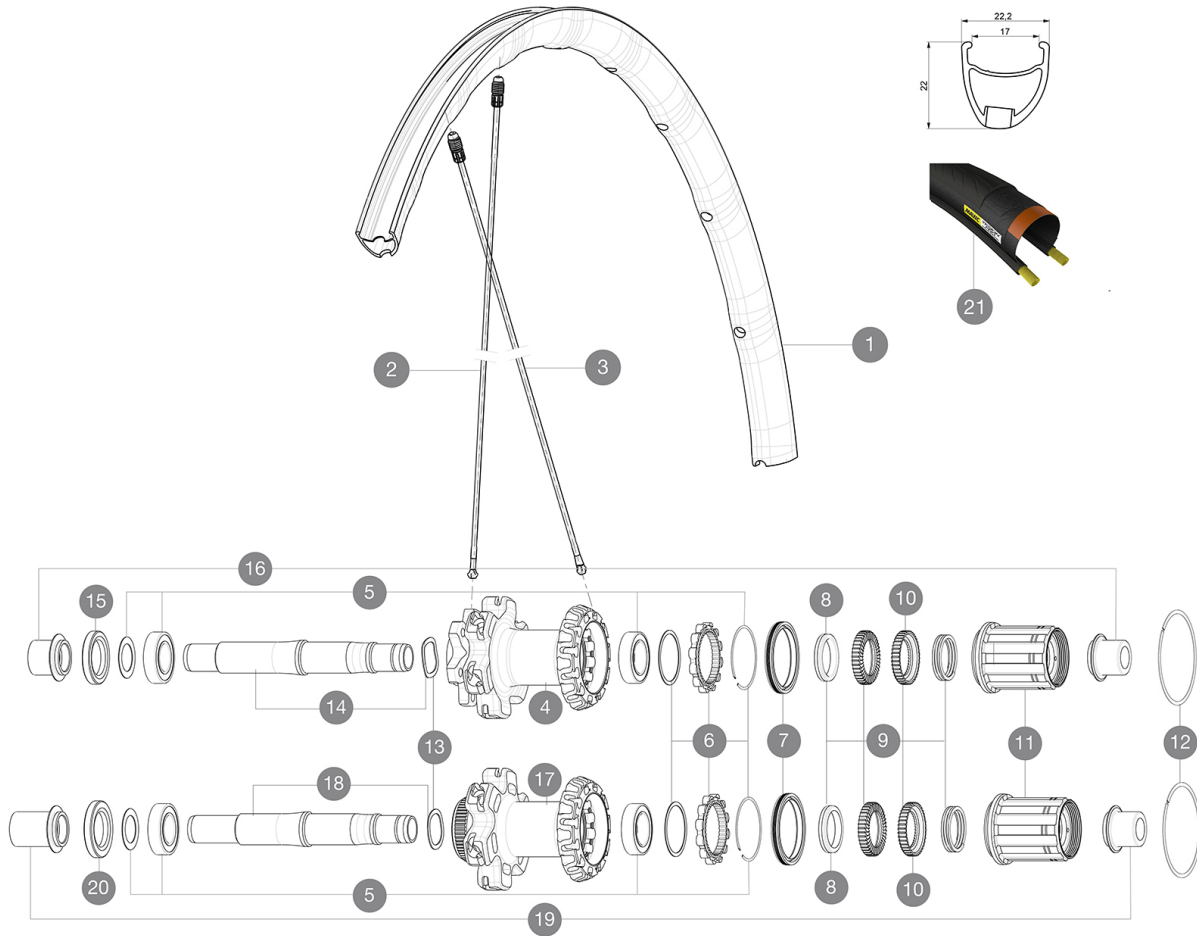

ASTM CATEGORY 2 : road and offroad with jumps less than 15cm
Recommended weight limit : 120kg
Recommended tire sizes: 25 to 32 mm
Max. Pressure: 25mm 7.7 bars - 110 PSI

REFERENCES WHEELS

R98451	KsyProD6B17Rr 12x142	R98481	KsyProDCL17Rr 12x142
--------	----------------------	--------	----------------------

HUB SHELLS

4	N/A	HUB BODY
5	V2560201	KIT ID360 BEARINGS 15/28/7 + 17/28/7
6	V2252701	KIT ID360 INSERT SHAPED EAR LOBE > 2017
7	V2251601	KIT ID360 SEAL + GREASE
8	V2500501	KIT ID360 3 PADS NOISE REDUCING
9	V2251701	KIT ID360 2 RATCHETS + SPRING + GREASE
10	V2251801	KIT 3 ID360 ROAD SPRINGS
11	V3430101	HG11 Freewheel Body ID360
12	V2252201	KIT 2 REAR HUB RETENTION RINGS 48mm
13	V2251501	KIT 3 ID360 WAVE WASHERS
14	V2251301	KIT ID360 AXLE DISC 6 BOLTS
15	V2251001	KIT ID360 HUB THREADED CAP UB+DISC 6 BOLTS (large) - while s
17	N/A	HUB BODY
18	V2251401	KIT ID360 AXLE DISC CENTER LOCK
20	V2251101	KIT ID360 HUB THREADED CAP DISC CENTER LOCK

Specifications

RIMS

- **Material** : Maxtal
 - **Height** : 26mm, asymmetrical
 - **Joint** : SUP
 - **Drilling** : Fore
- Disc brake specific profile
- **Weight reduction** : ISM 4D
 - **Valve hole diameter** : 6.5 mm
 - **Tire** : clincher
 - **Internal width** : 17 mm
 - **ETRTO size** : 622x17C

SPOKES

- **Material** : Zicral
- **Shape** : straight pull, bladed
- **Nipples** : Fore integrated aluminum
- **Count** : 24 front and rear
- **Lacing** : front crossed 2, rear Isopulse

WHEEL HUB

- **Front and rear bodies** : aluminum
 - **Axle material** : aluminum
- Adjustable sealed cartridge bearings
- **Freewheel** : Instant Drive 360
 - **Front** : Quick release, 12 thru and 15 thru compatible
 - **Rear** : 12x142 (convertible to quick release with optional adapters)