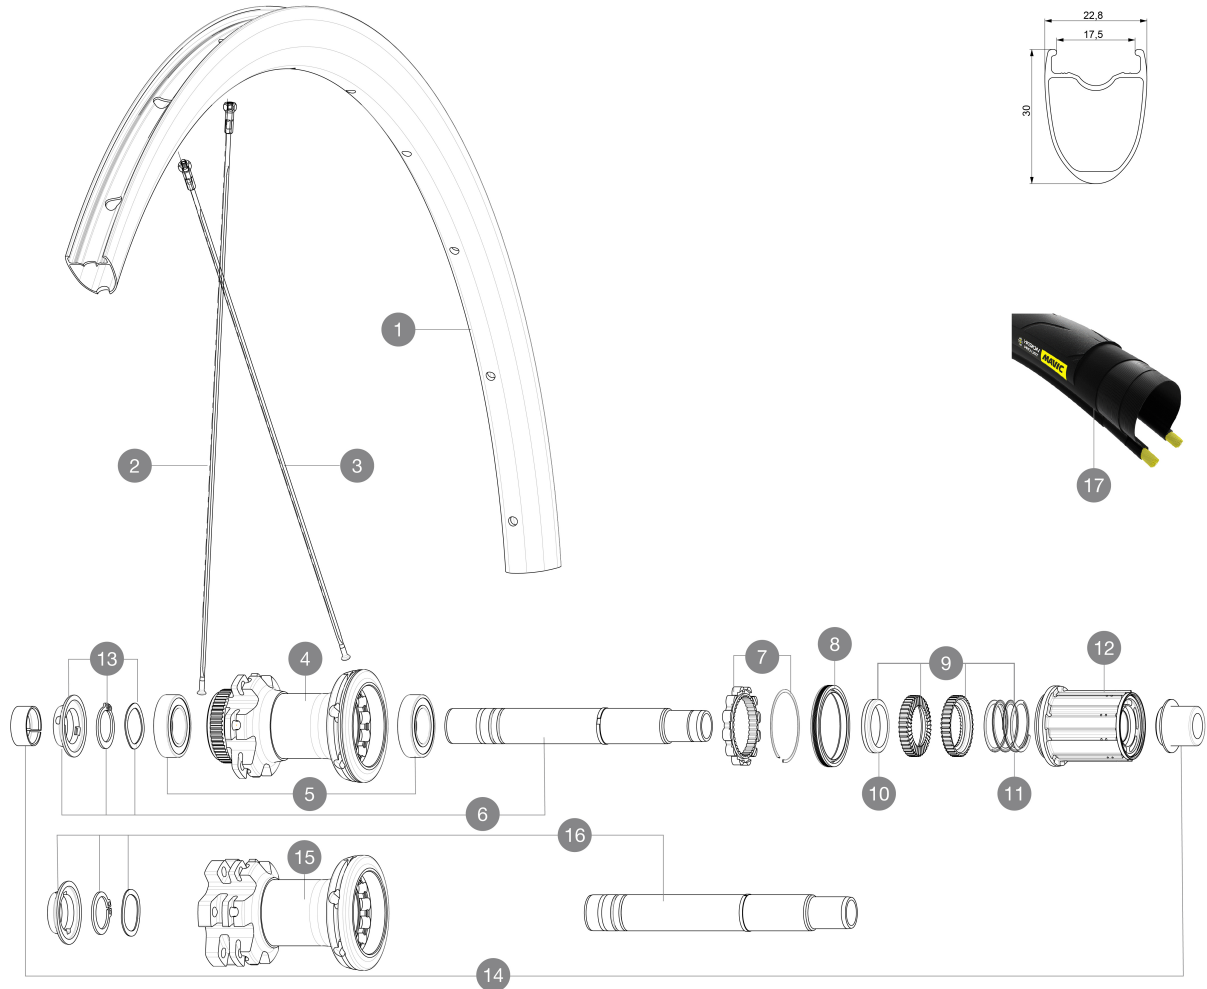

MAVIC Cosmic Elite UST Disc

ASTM CATEGORY 2 : road and offroad with jumps less than 15cm

For a longer longevity of the wheel, Mavic recommends that the total weight supported by the wheels don't exceed 120kg, bike included

Recommended tyre sizes: 25 to 32 mm

Max. Pressure tubeless: 25mm 7 bars - 100 PSI, 28mm 6 bars - 87 PSI. Max pressure tubetype: 25/28mm 7,7 bars - 110 PSI

REFERENCES WHEELS

R18811 Cos El USTD6B Rr12X142

R16841 Cos El USTDCL Rr 12x142

RIMS

&NBSP::

1	V2732715 V2900101	KIT FRONT/REAR RIM COSMIC ELITE DISC UST 23mm UST Tape For 17 to 18 Wide Road Rims

SPOKES

2	V3660201	KIT 12 FT/NDS COSMIC ELITE UST DISC SPK 288mm
3	V3660301	KIT 12 RR DS COSMIC ELITE UST DISC SPK 286mm

HUB SHELLS

4	N/A	HUB BODY
5	M40076	HUB BEARINGS 17x30x7 6903 x 2
6	V2252901	KIT ID360 CENTER LOCK 135/142mm AXLE W/CLIP
7	V2252701	KIT ID360 INSERT SHAPED EAR LOBE > 2017
8	V2251601	KIT ID360 SEAL + GREASE
9	V2251701	KIT ID360 2 RATCHETS + SPRING + GREASE
10	V2500501	KIT ID360 3 PADS NOISE REDUCING
11	V2251801	KIT 3 ID360 ROAD SPRINGS
12	V4000101	HG11 STEEL ROAD FREE HUB BODY ID360 - while stock last
12	V3430101	HG11 Freewheel Body ID360

13	V2373001	KIT ADJUST. SYSTEM QRM AUTO ID360 for 17x30x7 bearing
15	N/A	HUB BODY
16	V2253001	KIT ID360 6 BOLTS 135/142mm AXLE WITH CIRCLIP

TYRES

17	39938825	Yksion Pro UST 700x25

ADAPTERS

14	V2510701	ID360V2RrAxleAdapt12x142/148
	V2510901	ID360 EVO RrAxleAdpt12x135/150
	V2510801	ID360 V2 RrAxleAdapt9x135