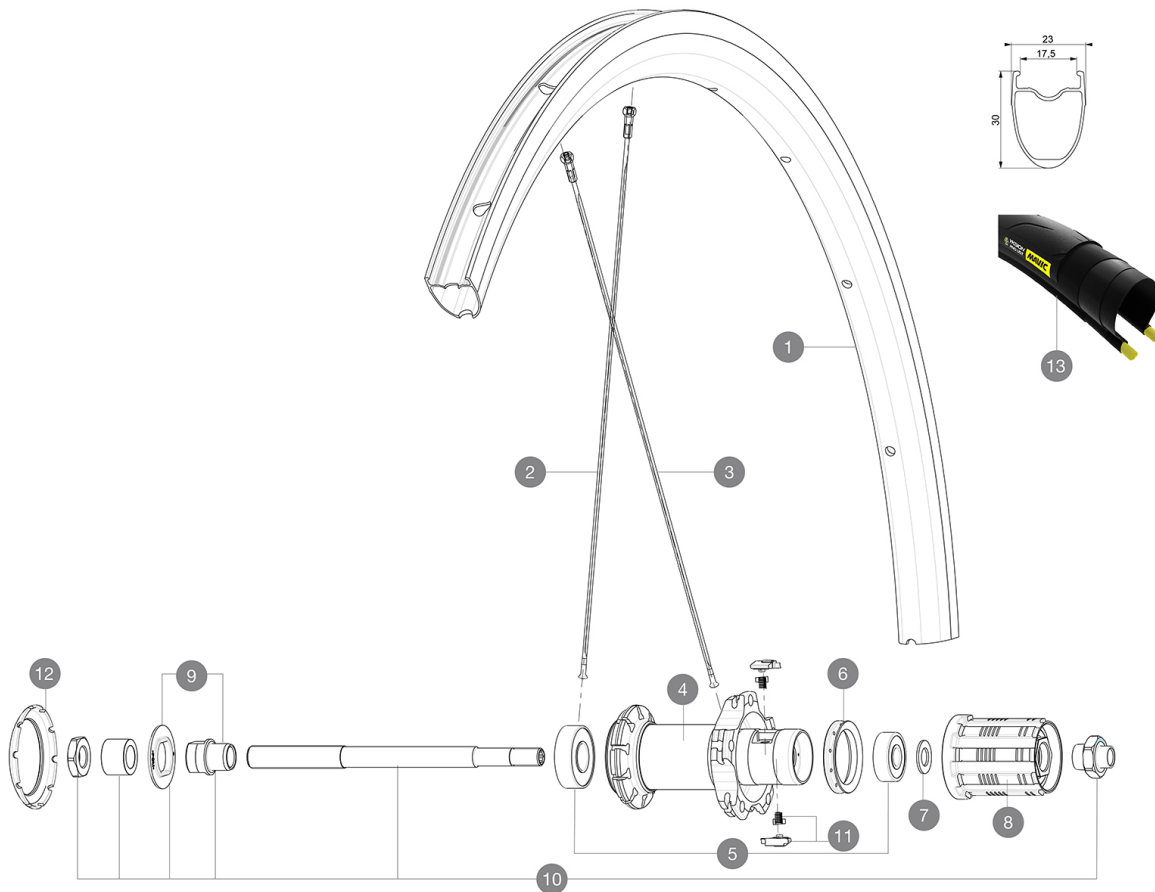

Max. Pressure tubeless: 25mm 7 bars - 100 PSI, 28mm 6 bars - 87 PSI. Max pressure tubetype: 25/28mm 7,7 bars - 110 PSI

REFERENCES WHEELS

R16851 Cos El 18 UST Rr

RIMS

&NBSP;:

1	V2732615	KIT FRONT/REAR RIM COSMIC ELITE UST
	V2900101	23mm UST Tape For 17 to 18 Wide Road Rims

Specifications

RIMS

- **Material** : S6000 Aluminum
 - **Material** : S6000 Aluminum
 - **Height** : 30 mm
 - **Height** : 30 mm
 - **Joint** : SUP
 - **Joint** : SUP
 - **Drilling** : traditional
 - **Drilling** : traditional
 - **Brake track** : UB Control
 - **Brake track** : UB Control
 - **Valve hole diameter** : 6.5 mm
 - **Valve hole diameter** : 6.5 mm
 - **Tyre** : UST Tubeless and tubetype
 - **Tyre** : UST Tubeless and tubetype
 - **Internal width** : 17 mm
 - **Internal width** : 17 mm
 - **ETRTO size** : 622x17TC ROAD
 - **ETRTO size** : 622x17TC ROAD
- Use with Mavic Tubeless Tape

SPOKES

- **Material** : steel
- **Material** : steel
- **Shape** : straight pull, bladed
- **Shape** : straight pull, bladed

WHEEL HUB

- **Front and rear bodies** : aluminum
 - **Front and rear bodies** : aluminum
 - **Axle material** : steel
 - **Axle material** : steel
- Sealed cartridge bearings (QRM)
Sealed cartridge bearings (QRM)
- **Freewheel** : FTS-L steel
 - **Freewheel** : FTS-L steel

VERSIONS

- **Color** : Black only

WHEEL WEIGHTS

955