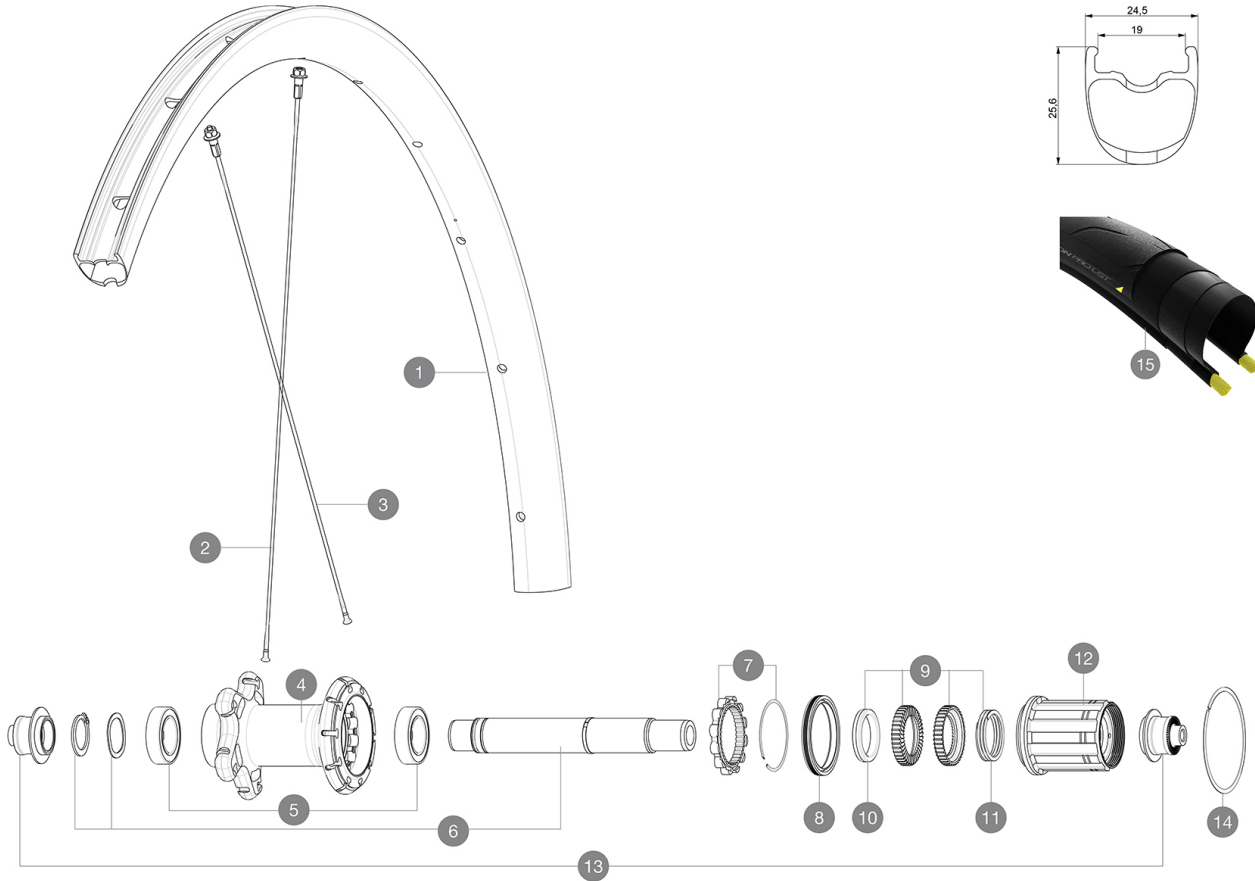

MAVIC Ksyrium Pro Carbon SL UST

ASTM CATEGORY 1 : road only

For a longer longevity of the wheel, Mavic recommends that the total weight supported by the wheels don't exceed 120kg, bike included

Recommended tyre sizes: 25 to 32 mm

Max. Pressure: see indication on wheel and tyre. If they differ, use the lower of the 2

Max. Pressure tubeless: 25mm 6 bars - 87 PSI, 28mm 5 bars - 70 PSI. Max pressure tubetype: 25mm 7 bars - 102 PSI

REFERENCES WHEELS

R19021 KsyProCarSLUST Rr

RIMS

&NBSP;:

1	V2737513	KIT REAR RIM KSYRIUM PRO CARBON SL UST
1	V2734213	KIT REAR RIM KSYRIUM PRO CARBON SL UST - while stock last
	V3720101	25mm UST Tape for 19 to 22mm Road Rims

SPOKES

2	V3666001	KIT 1 FRT 285/1 NDS 291 KSYRIUM PRO CARB SL UST AERO STAMPED
2	V3663301	KIT 12 FRT KSYR PRO CARB SL UST Disc + NDS KSYR PRO CARB SL
3	V3663201	KIT 12 DS KSY PRO CARB SL UST/UST Disc/C Disc/T Disc BUTTED

HUB SHELLS

4	N/A	HUB BODY
5	V2560401	KIT 2 BEARINGS 17x28x7 + WAVED WASHER + CLIP
6	V2252801	KIT ID360 UB REAR AXLE W/CLIP/WAVED WASHER
7	V2252701	KIT ID360 INSERT SHAPED EAR LOBE > 2017
8	V2251601	KIT ID360 SEAL + GREASE
9	V2251701	KIT ID360 2 RATCHETS + SPRING + GREASE
10	V2500501	KIT ID360 3 PADS NOISE REDUCING
11	V2251801	KIT 3 ID360 ROAD SPRINGS
12	V3430101	HG11 Freewheel Body ID360
14	V2252201	KIT 2 REAR HUB RETENTION RINGS 48mm

TYRES

15 39938825 Yksion Pro UST 700x25

ADAPTERS

13 V2253101 KIT REAR AXLE ADAPTOR QUICK RELEASE ID360