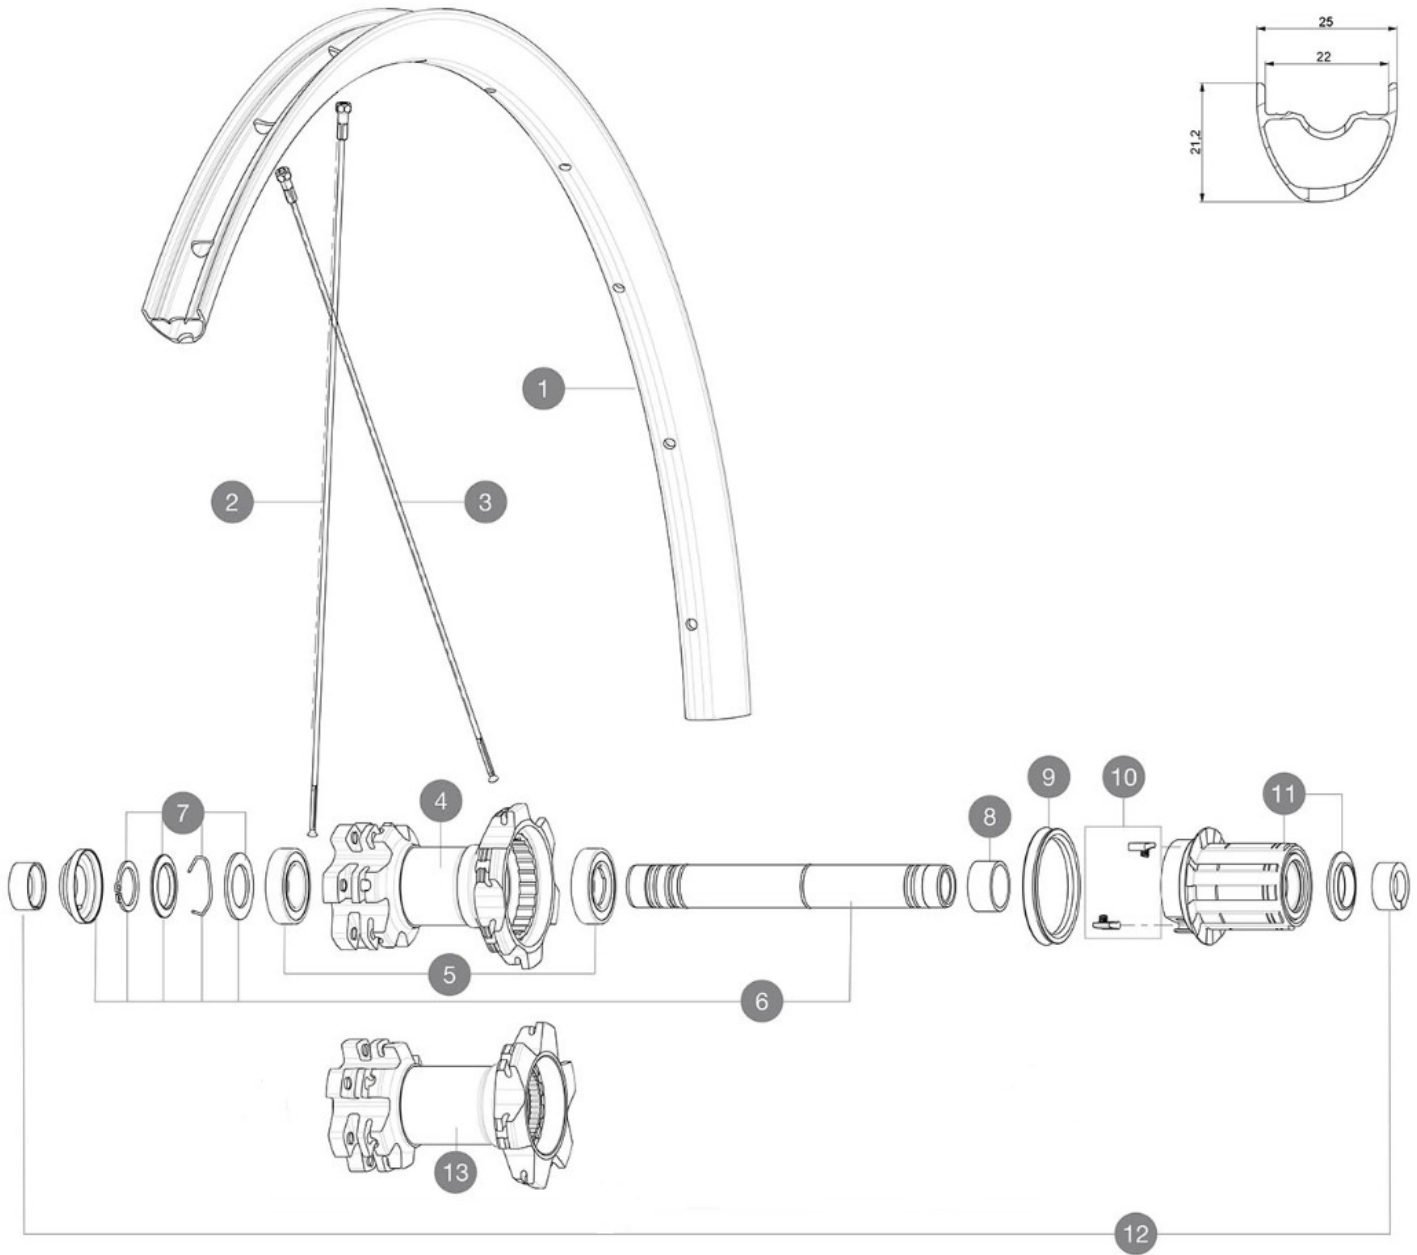

ASTM CATEGORY 3 : CROSS COUNTRY AND TRAIL RIDING

For a longer longevity of the wheel, Mavic recommends that the total weight supported by the wheels don't exceed 120kg, bike included
Recommended tyre sizes: 36 mm to 64 mm (1.4" to 2.5")

REFERENCES WHEELS

R17931	Xmx27,5RrBst	R22481	Xmx 27,5 Rr Bst XD
R22471	Xmx 27,5 Rr XD	R17321	Xmx27,5Rr

RIMS

&NBSP;:

1	V2317815 V2620101	KIT FRONT/REAR RIM CROSSMAX 27,5" 22TSS UST RIM TAPE 25mm (for 21-24mm wide rim)

SPOKES

2	V2385301	KIT 12 FT/NDS CROSSMAX LIGHT 27,5" SPK 278mm
3	V2385101	KIT 12 DS CROSSMAX LIGHT 27,5" SPK 275mm

HUB SHELLS

4	N/A	HUB BODY
5	M40076	HUB BEARINGS 17x30x7 6903 x 2
6	V2371201	KIT REAR QRM AXLE 135-142 / BOOST 148mm

7	V2370401	KIT REAR AUTO ADJUSTING PLAY 12mm AXLE
8	35124501	SET OF 3 REAR AXLE/FREEWHEEL BODY SPACERS MTB L1
9	99610701	ITS-4 FREEWHEEL SEAL
10	99610601	PAWLS KIT FOR ITS-4 (OR TS-2)
11	35126301	TS-2 FREEWHEEL BODY + SEAL 2013 (NO PAWLS) - while stock las
13	N/A	HUB BODY

ADAPTERS

12	32965001	ADAPTER Rr 12x142mm Elite/CRide MTB (Rd)