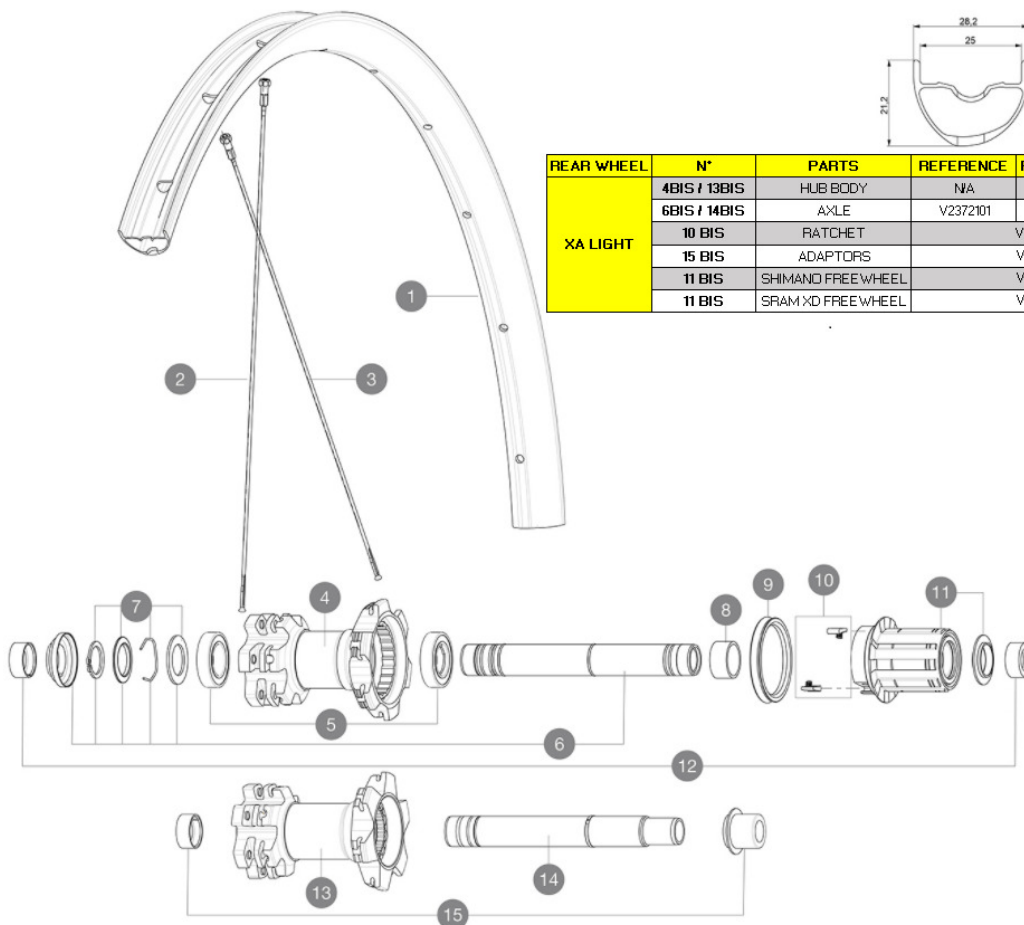

ASTM CATEGORY 3 : CROSS COUNTRY AND TRAIL RIDING

For a longer longevity of the wheel, Mavic recommends that the total weight supported by the wheels don't exceed 120kg, bike included

Recommended tyre sizes: 46mm to 64mm (1.8" to 2.5")

REFERENCES WHEELS

R22261	Xa Light 27,5 Bst Rr	R22671	Xa Light 27,5 Rr Bst XD
R22661	Xa Light 27,5 Rr XD	R22251	Xa Light 27,5 Rr

REAR WHEEL	N°	PARTS	REFERENCE	REFERENCE BOOST
XA LIGHT	4BIS / 13BIS	HUB BODY	N/A	N/A
	6BIS / 14BIS	AXLE	V2372101	V2372201
	10 BIS	RATCHET		V2375201
	15 BIS	ADAPTORS		V2510701
	11 BIS	SHIMANO FREEWHEEL		V3780101
	11 BIS	SRAM XD FREEWHEEL		V3740101

RIMS

&NBSP;:

1	V2318215	KIT FRONT/REAR RIM XA/XA LIGHT 27,5" 25TSS
	V2700101	UST Tape 28mm for 25 to 27mm wide rims

SPOKES

2	V2385301	KIT 12 FT/NDS CROSSMAX LIGHT 27,5" SPK 278mm
3	V2385101	KIT 12 DS CROSSMAX LIGHT 27,5" SPK 275mm

HUB SHELLS

	N/A	HUB BODY
5	M40076	HUB BEARINGS 17x30x7 6903 x 2
6	V2371201	KIT REAR QRM AXLE 135-142 / BOOST 148mm
	V2372101	KIT ID360 135/142 D6T AXLE WITH CLIP
7	V2370401	KIT REAR AUTO ADJUSTING PLAY 12mm AXLE
8	35124501	SET OF 3 REAR AXLE/FREEWHEEL BODY SPACERS MTB L1
9	99610701	ITS-4 FREEWHEEL SEAL
10	99610601	PAWLS KIT FOR ITS-4 (OR TS-2)
	V2375201	KIT ID360 24 TEETH 2 RATCHET + MTB SPRING + PAD (specific)
11	35126301	TS-2 FREEWHEEL BODY + SEAL 2013 (NO PAWLS) - while stock las
	V3780101	HG9 Alloy MTB Freewheel Body ID360
	V3740101	XD MTB Freewheel Body ID360
	N/A	HUB BODY
14	V2371601	KIT AXLE 148mm ITS4 QRM AUTO
	V2372201	KIT ID360 148 D6T AXLE WITH CLIP

ADAPTERS

12	32965001	ADAPTER Rr 12x142mm Elite/CRide MTB (Rd)
	V2510701	ID360V2RrAxleAdapt12x142/148