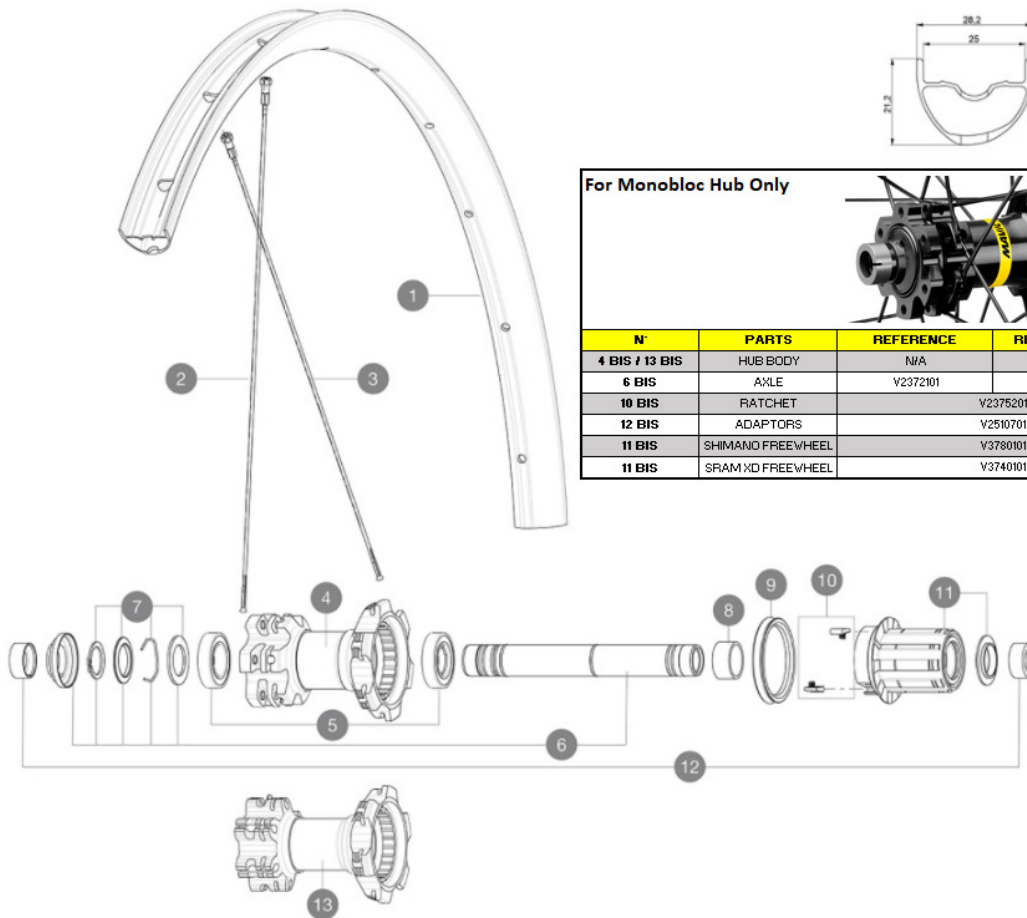

ASTM CATEGORY 3 : CROSS COUNTRY AND TRAIL RIDING

For a longer longevity of the wheel, Mavic recommends that the total weight supported by the wheels don't exceed 120kg, bike included

Recommended tyre sizes: 46mm to 64mm (1.8" to 2.5")

REFERENCES WHEELS

R17381	Xa29Rr	R22681	Xa 29 Rr XD
R18031	Xa29RrBst	R22691	Xa 29 Rr Bst XD

For Monobloc Hub Only

N°	PARTS	REFERENCE	REFERENCE BOOST
4 BIS / 13 BIS	HUB BODY	N/A	N/A
6 BIS	AXLE	V2372101	V2372201
10 BIS	RATCHET		V2375201
12 BIS	ADAPTORS		V2510701
11 BIS	SHIMANO FREEWHEEL		V3780101
11 BIS	SRAM XD FREEWHEEL		V3740101

Specifications**RIMS**

- **Material** : S6106 alloy
- **Joint** : SUP
- **Drilling** : traditional
- **Valve hole diameter** : 6.5 mm
- **Tyre** : UST Tubeless and tubetype
- **Internal width** : 25 mm
- **ETRTO size 27.5"** : 584x25TSS
- **ETRTO size 29"** : 622x25TSS

Hookless profile

Use with Mavic Tubeless Tape

SPOKES

- **Material** : steel
- **Shape** : straight pull, round
- **Count** : 24 front and rear
- **Lacing** : front and rear crossed 2

WHEEL HUB

- **Front and rear bodies** : aluminum
- **Axle material** : aluminum
- **Front bearings** : auto adjust sealed cartridge bearings (QRM Auto), Rear bearings sealed cartridge bearings (QRM)
- **Freewheel** : TS-2 alloy