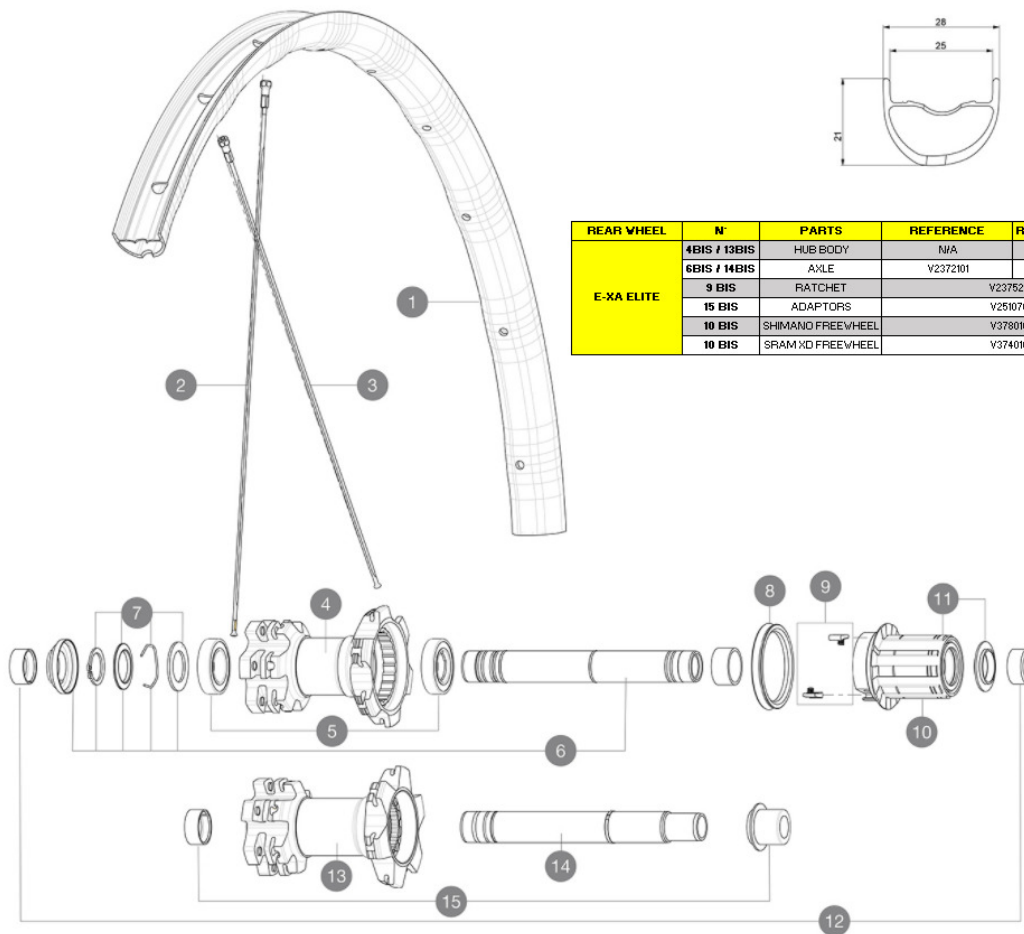

ASTM CATEGORY 3 : CROSS COUNTRY AND TRAIL RIDING

For a longer longevity of the wheel, Mavic recommends that the total weight supported by the wheels don't exceed 120kg, bike included

Recommended tyre sizes: 46mm to 64mm (1.8" to 2.5")

REFERENCES WHEELS

R22591 E-Xa Elite 29 Rr Bst XD   R22241 E-Xa Elite 29 Bst Rr

REAR WHEEL	N°	PARTS	REFERENCE	REFERENCE BOOST
E-XA ELITE	4BIS / 13BIS	HUB BODY	N/A	N/A
	6BIS / 14BIS	AXLE	V2372101	V2372201
	9 BIS	RATCHET		V2375201
	15 BIS	ADAPTORS		V2510701
	10 BIS	SHIMANO FREEWHEEL		V3780101
	10 BIS	SRAM XD FREEWHEEL		V3740101

RIMS

&NBSP::

1 V2990115 KIT FT/RR RIM XA ELITE 29" 25mm BLACK TSS
V2700101 UST Tape 28mm for 25 to 27mm wide rims

V2372201 KIT ID360 148 D6T AXLE WITH CLIP

ADAPTORS

12 32965001 ADAPTER Rr 12x142mm Elite/CRide MTB (Rd)
15 V2510701 ID360V2RrAxleAdapt12x142/148
V2510801 ID360 V2 RrAxleAdapt9x135

SPOKES

2 V2382301 KIT 12 DS XRIDE + FTSX/NDS XMAX EL/XA EL 29" SPK 297mm
3 35126201 "KIT 12 DS XRIDE+E-XA ELITE 29"/KSYRIUM DISC SPK 293mm"

HUB SHELLS

4	N/A	HUB BODY
	N/A	HUB BODY
5	M40076	HUB BEARINGS 17x30x7 6903 x 2
6	V2371701	KIT AXLE 135/142mm ITS4 QRM AUTO
	V2372101	KIT ID360 135/142 D6T AXLE WITH CLIP
7	V2370401	KIT REAR AUTO ADJUSTING PLAY 12mm AXLE
8	99610701	ITS-4 FREEWHEEL SEAL
9	99610601	PAWLS KIT FOR ITS-4 (OR TS-2)
	V2375201	KIT ID360 24 TEETH 2 RATCHET + MTB SPRING + PAD (specific)
10	V3610101	HG MTB FREEWHEEL BODY ITS4 QRM AUTO
	V3780101	HG9 Alloy MTB Freewheel Body ID360
	V3740101	XD MTB Freewheel Body ID360
13	N/A	HUB BODY
	N/A	HUB BODY
14	V2371601	KIT AXLE 148mm ITS4 QRM AUTO