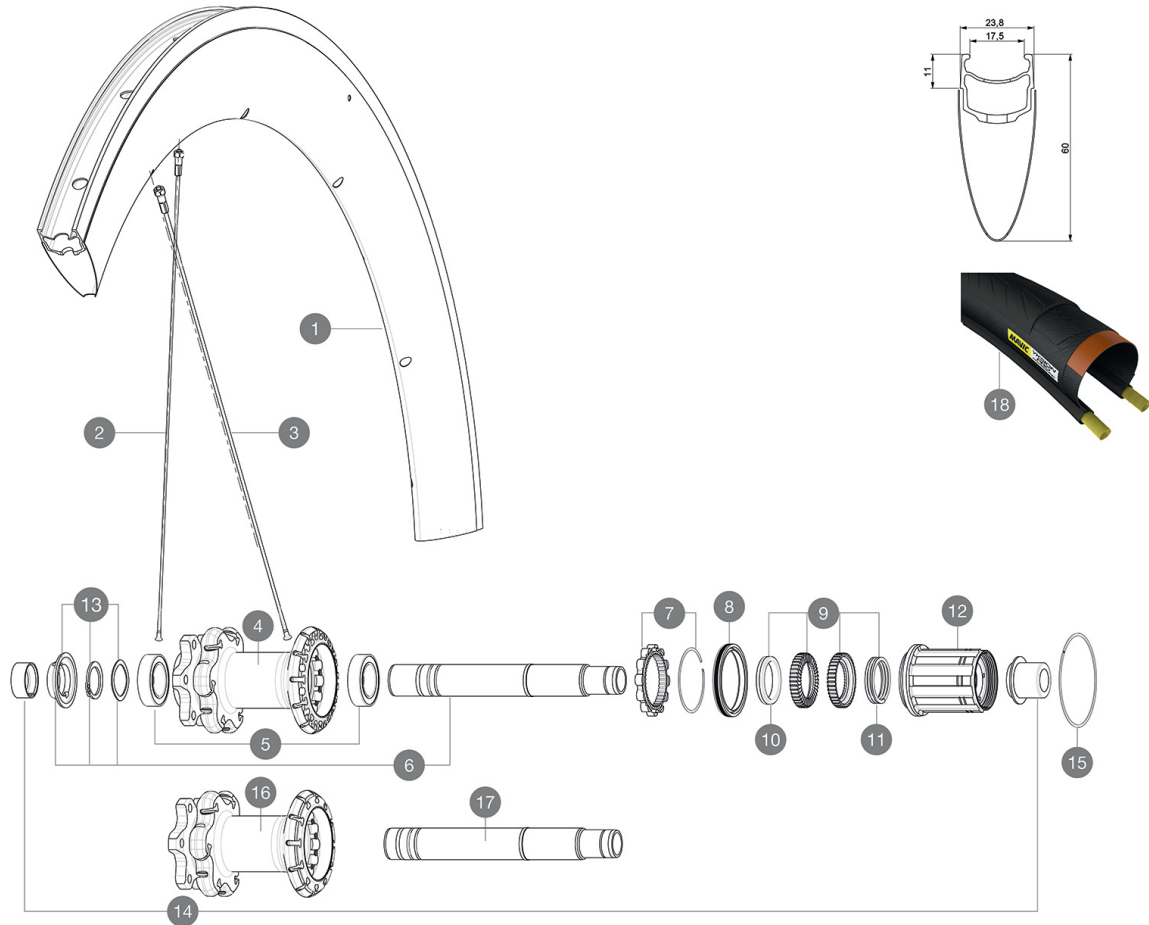

MAVIC Comete Pro Carbon Disc

ASTM CATEGORY 1 : road only

For a longer longevity of the wheel, Mavic recommends that the total weight supported by the wheels don't exceed 120kg, bike included

Recommended tyre sizes: 25 to 32 mm

Max. Pressure: 23mm 8.7 bars - 125 psi, 25/28mm 7.7 bars - 110 psi

REFERENCES WHEELS

R20931 ComProCD6B12x142RrSV

R20981 ComProCDCL12x142RrSV

RIMS

&NBSP;:

1 V2732313 KIT REAR RIM COMETE PRO CARBON DISC

SPOKES

2 V3662101 KIT 12 FRT/NDS COMETE PRO CARBON Disc BUTTED AERO STAINLESS
2 V2279701 KIT 12 FT/NDS COMETE PRO CARB DISC SPK 294mm - while stock I
3 V3662001 KIT 12 DS COMETE PRO CARBON UB/D BUTTED AERO STAINLESS SPOKE
3 V2279801 KIT 12 DS COMETE PRO CARBON UB/DISC SPK 277mm - while stock

HUB SHELLS

4 N/A HUB BODY
5 V2560401 KIT 2 BEARINGS 17x28x7 + WAVED WASHER + CLIP
6 V2252901 KIT ID360 CENTER LOCK 135/142mm AXLE W/CLIP
7 V2252701 KIT ID360 INSERT SHAPED EAR LOBE > 2017
8 V2251601 KIT ID360 SEAL + GREASE
9 V2251701 KIT ID360 2 RATCHETS + SPRING + GREASE
10 V2500501 KIT ID360 3 PADS NOISE REDUCING
11 V2251801 KIT 3 ID360 ROAD SPRINGS
12 V3430101 HG11 Freewheel Body ID360
13 V2560501 KIT ADJUST. SYSTEM QRM AUTO ID360 for 17x28x7 bearing
15 V2252201 KIT 2 REAR HUB RETENTION RINGS 48mm
16 N/A HUB BODY
17 V2253001 KIT ID360 6 BOLTS 135/142mm AXLE WITH CIRCLIP

TYRES

18 37805525 YksionProPowerLinkWH

ADAPTERS

14 V2510701 ID360V2RrAxleAdapt12x142/148
V2510901 ID360 EVO RrAxleAdpt12x135/150
V2510801 ID360 V2 RrAxleAdapt9x135