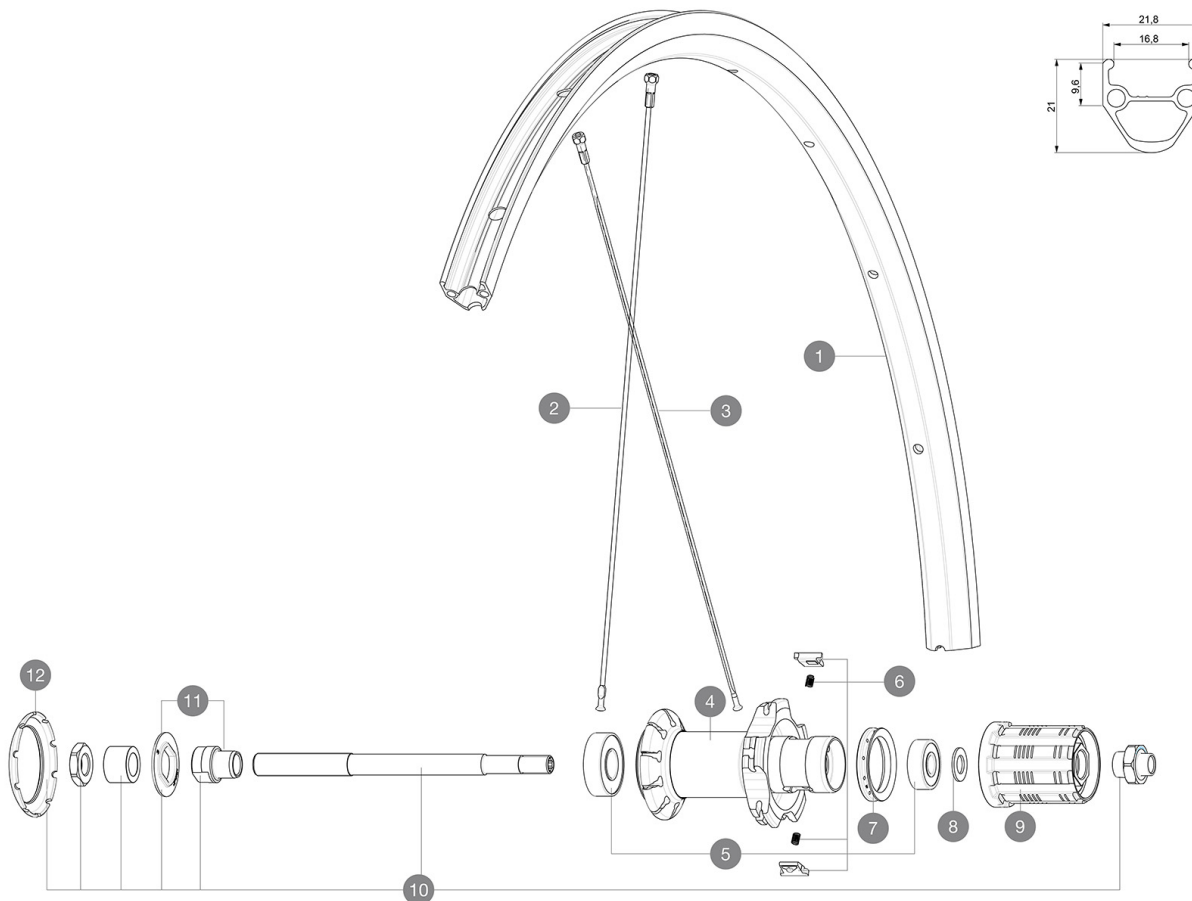

Maximum tyre pressure: 2.55bar/37PSI with a 54mm tyre - 1.3bar/19PSI with a 125mm tyre
 ASTM CATEGORY 1 : road only
 For a longer longevity of the wheel, Mavic recommends that the total weight supported by the wheels don't exceed 120kg, bike included
 Maximum tyre pressure: 7.5bar/108PSI with a 23mm tyre - 4.6bar/67PSI with a 52mm tyre
 Recommended tyre sizes: 25 to 32 mm
 Max. Pressure: see indication on wheel and tyre. If they differ, use the lower of the 2
 Max. Pressure: 23mm 8.7 bars - 125 psi, 25/28mm 7.7 bars - 110 psi
 Maximum tyre size: width 52mm - pressure max. 5Bar/72PSI

REFERENCES WHEELS

R23241 AKSIUM RB 700 QR M11

RIMS

&NBSP::

1 jantearrouteub REAR ROAD UB RIM

SPOKES

2 V2272701 KIT 10 FT/NDS AKSIUM RND SPK 283mm (OEM only)
 3 V3661501 KIT 10 DS AKSIUM 19 FLAT SPOKE 301mm + nipples

HUB SHELLS

5 M40660 REAR HUB 608+6001 BEARINGS
 6 M40578 FTSL PAWLS KIT (ROAD WHEELS)
 7 99500001 FTSL/FTSX FREEHUB BODY SEAL
 8 M40067 INTERNAL FREEWHEEL SPACER FTSL/FTSX
 9 30871101 FTS-L ROAD FREEWHEEL BODY HG11 8/9 compatible
 10 99603901 REAR AXLE QRM ROAD 2008
 11 99603801 SHORT EXPENSIBLE BEARING SUPPORTS > 2008
 12 12034401 KIT 3 HUB CAPS AERO 10 SLOTS BLACK

DELIVERED WITH

User guide	
BR101 quick releases (M40350 frt, M40351 rear road, M40352 rear MTB)	
BR101 quick releases (M40350 frt, M40351 rear road, M40352 rear MTB)	
BR101 quick releases (M40350 frt, M40351 rear road, M40352 rear MTB)	
BR101 quick releases (M40350 frt, M40351 rear road, M40352 rear MTB)	
BR101 quick releases (M40350 frt, M40351 rear road, M40352 rear MTB)	
BR101 quick releases (M40350 frt, M40351 rear road, M40352 rear MTB)	
Rim tape	
Rim tape	
Rim tape	
Rim tape	
Rim tape	
User guide	
User guide	
User guide	
User guide	
User guide	
Rim tape	