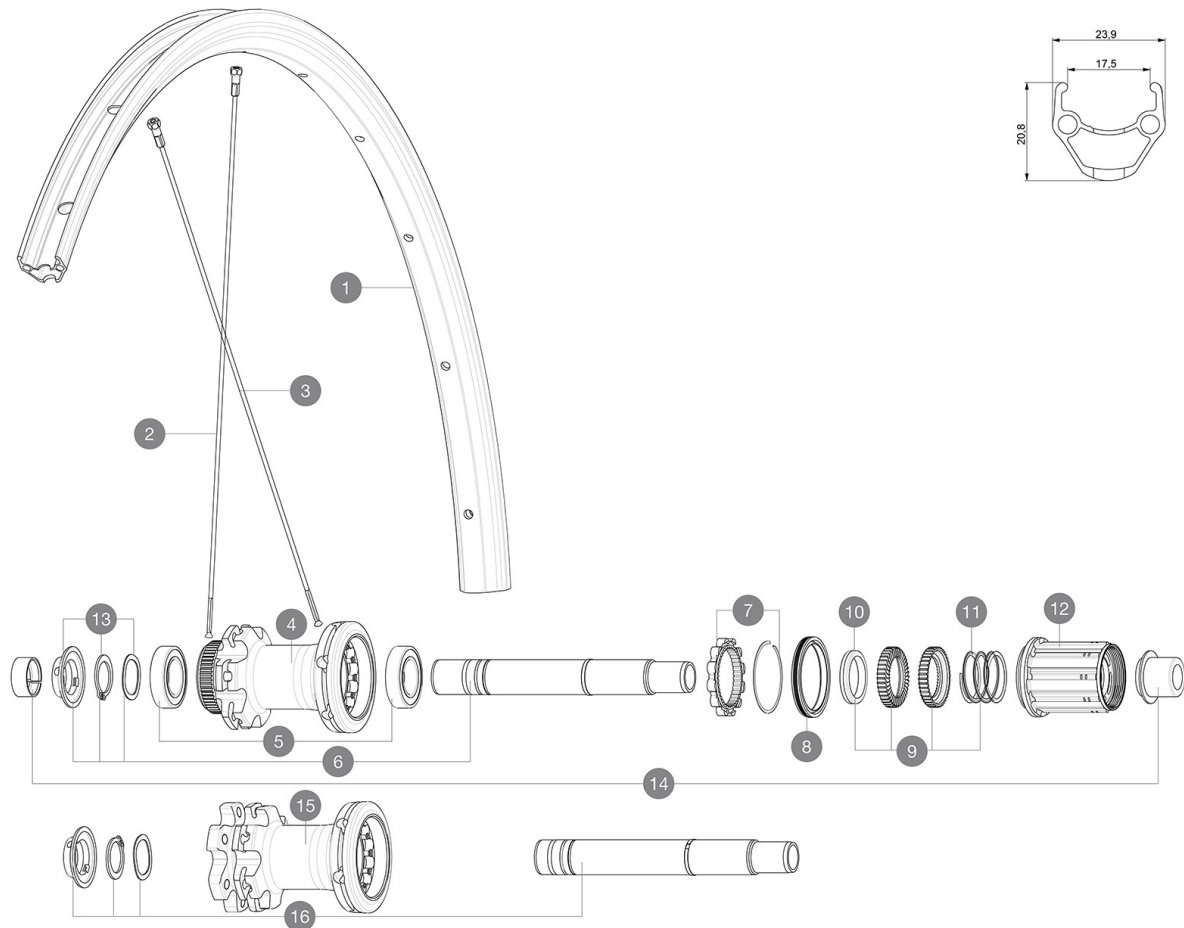

MAVIC **AKSIUM DISC**

Maximum tyre pressure: 2.55bar/37PSI with a 54mm tyre - 1.3bar/19PSI with a 125mm tyre
ASTM CATEGORY 2 : road and offroad with jumps less than 15cm

For a longer longevity of the wheel, Mavic recommends that the total weight supported by the wheels don't exceed 120kg, bike included

Maximum tyre pressure: 7.5bar/108PSI with a 23mm tyre - 4.6bar/67PSI with a 52mm tyre
Recommended tyre sizes: 25 to 32 mm

Max. Pressure: see indication on wheel and tyre. If they differ, use the lower of the 2

Max. Pressure: 23mm 8.7 bars - 125 psi, 25/28mm 7.7 bars - 110 psi

Maximum tyre size: width 52mm - pressure max. 5Bar/72PSI

REFERENCES WHEELS

R23151 AKSIUM INT 700 12X142 M11

R23171 AKSIUM CL 700 12x142 M11

SPOKES

2	V2383001	KIT 12 FT/NDS CROSSRIDE FTSX 29" SPK 297mm
2	V3661601	KIT 12 FRT/NDS AKSIUM Disc 19 ROUND SPOKE 297mm + nipples Wh
3	V3661701	KIT 12 DS AKSIUM Disc 19/ ALLROAD UST Disc ROUND SPOKE 293mm
3	V2279201	KIT 12 DS AKSIUM DISC 12mm RND SPK 292mm

HUB SHELLS

5	M40076	HUB BEARINGS 17x30x7 6903 x 2
6	V2252901	KIT ID360 CENTER LOCK 135/142mm AXLE W/CLIP
7	V2252701	KIT ID360 INSERT SHAPED EAR LOBE > 2017
8	V2251601	KIT ID360 SEAL + GREASE
9	V2251701	KIT ID360 2 RATCHETS + SPRING + GREASE
10	V2500501	KIT ID360 3 PADS NOISE REDUCING
11	V2251801	KIT 3 ID360 ROAD SPRINGS
12	V3430101	HG11 Freewheel Body ID360
12	V4000101	HG11 STEEL ROAD FREE HUB BODY ID360 - while stock last
13	V2373001	KIT ADJUST. SYSTEM QRM AUTO ID360 for 17x30x7 bearing
16	V2253001	KIT ID360 6 BOLTS 135/142mm AXLE WITH CIRCLIP

ADAPTERS

14	V2510701	ID360V2RrAxleAdapt12x142/148
	V2510801	ID360 V2 RrAxleAdapt9x135
	V2510901	ID360 EVO RrAxleAdpt12x135/150