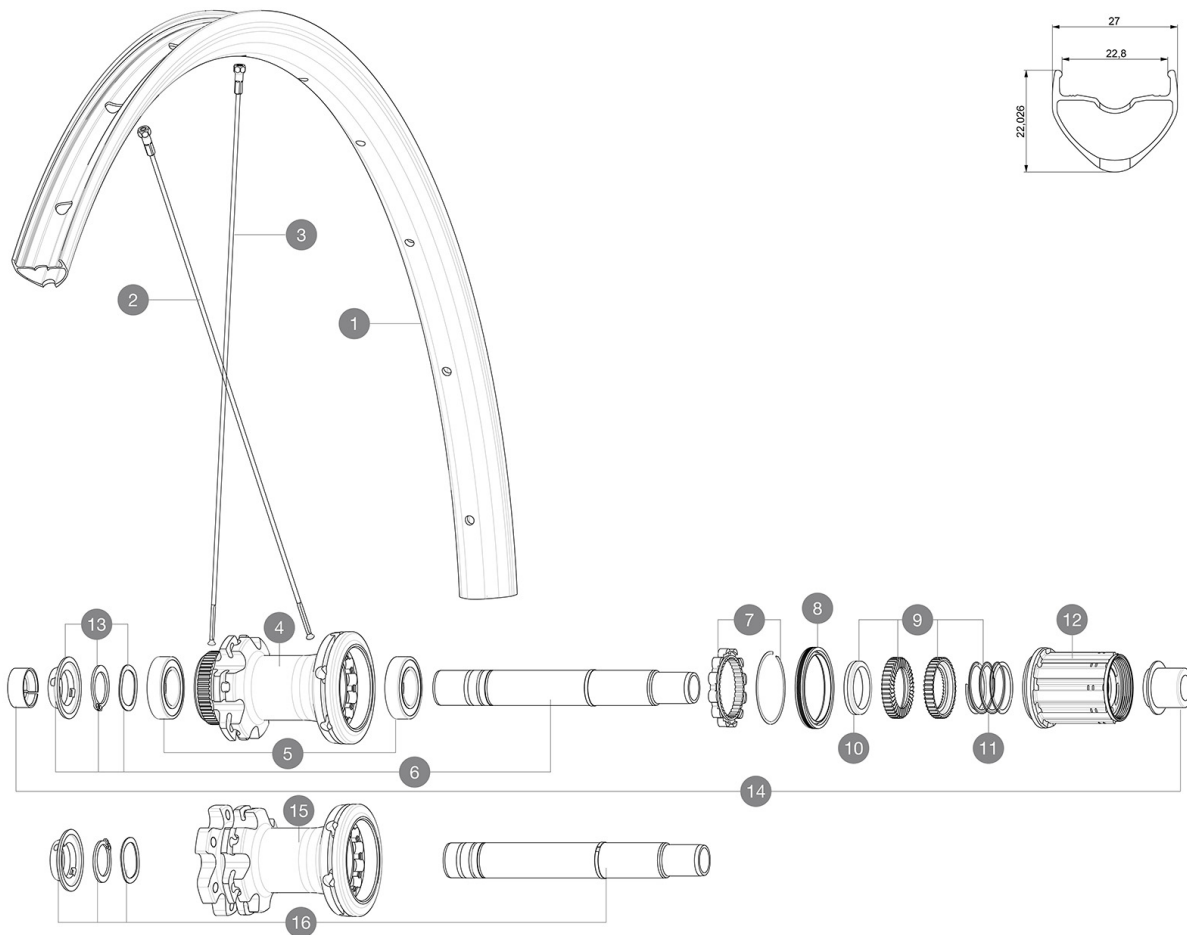

Maximum tyre pressure: 5.5bar/80PSI with a 28mm tyre - 3.25bar/47PSI with a 64mm tyre

Recommended tyre sizes: 28 to 62 mm (1.1" to 2.5")

Max. Pressure: see indication on wheel and tyre. If they differ, use the lower of the 2

Max. Pressure: 30mm 5.8 bars - 85 PSI / 35mm 5.1 bars - 74 PSI / 40mm 4.5 bars - 65 PSI

Rear axle: 12mm thru axle, convertible to Quick Release with optional adapters

REFERENCES WHEELS

R23331 ALLROAD INT 700 12X142 M11 R23351 ALLROAD CL 700 12X142 M11

HUB SHELLS

4	N/A	HUB BODY
5	M40076	HUB BEARINGS 17x30x7 6903 x 2
6	V2373401	KIT ID360 135/142 DCL L1 AXLE WITH CLIP
7	V2252701	KIT ID360 INSERT SHAPED EAR LOBE > 2017
8	V2251601	KIT ID360 SEAL + GREASE
9	V2251701	KIT ID360 2 RATCHETS + SPRING + GREASE
10	V2500501	KIT ID360 3 PADS NOISE REDUCING
11	V2251801	KIT 3 ID360 ROAD SPRINGS
12	V4000101	HG11 STEEL ROAD FREE HUB BODY ID360 - while stock last