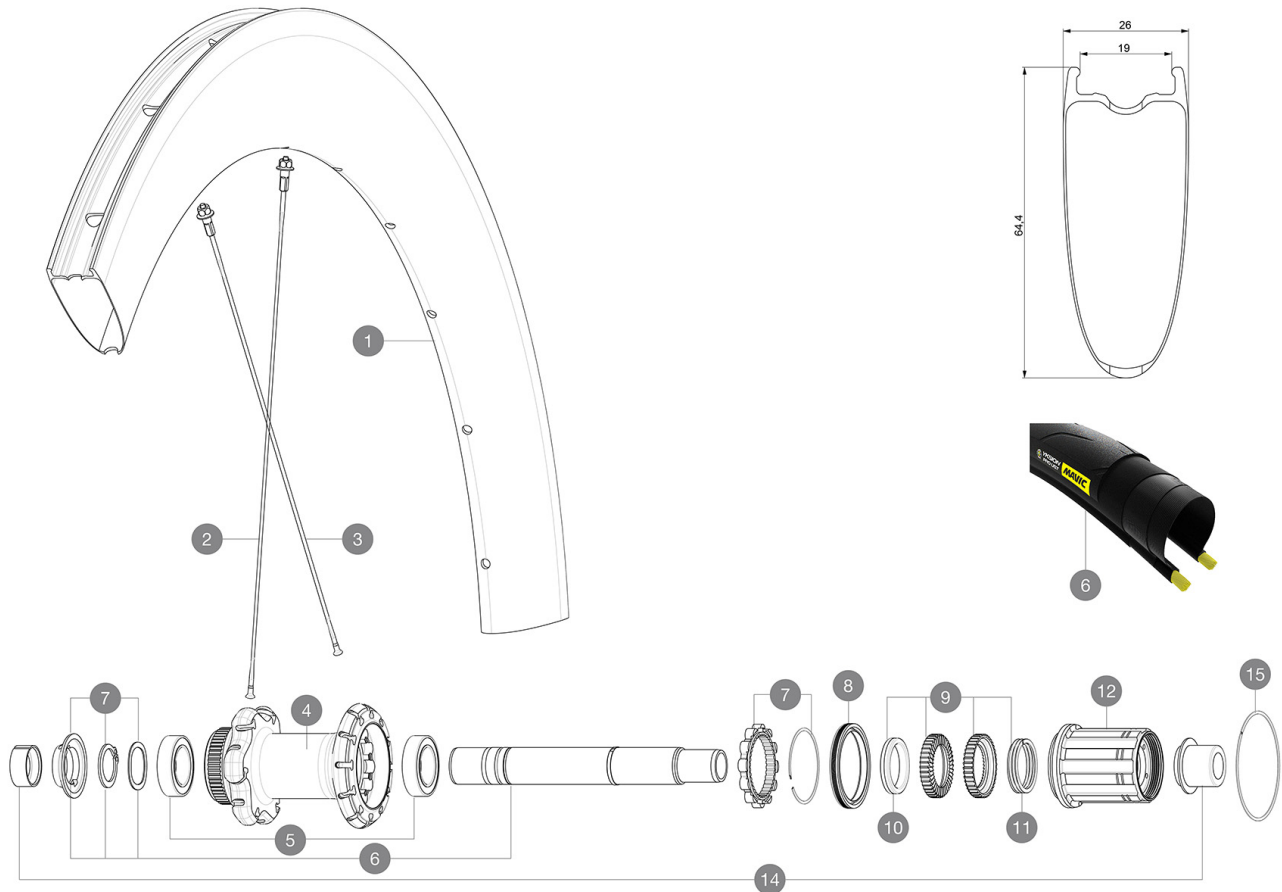

MAVIC Comete Pro Carbon SL UST Disc

ASTM CATEGORY 1 : road only

For a longer longevity of the wheel, Mavic recommends that the total weight supported by the wheels don't exceed 120kg, bike included

Recommended tyre sizes: 25 to 32 mm

Max. Pressure: see indication on wheel and tyre. If they differ, use the lower of the 2

Max. Pressure tubeless: 25mm 6 bars - 87 PSI, 28mm 5 bars - 70 PSI. Max pressure tubetype: 25mm 7 bars - 102 PSI, 28mm 6 bars - 87 PSI

REFERENCES WHEELS

R30031 ComProCarb SL UST DCL Rr

RIMS

&NBSP;:

1	V2738213	KIT REAR RIM COMETE PRO CARBON SL UST Disc 19 - while stock
1	V4093115	Kit Front/Rear rim Cosmic SL 65 Disc while stock lasts
	V2620101	UST RIM TAPE 25mm (for 21-24mm wide rim)

SPOKES

2	V3667101	KIT 12 FRT/NDS BUTTED AERO STAINLESS SPOKE 254 + alu nipple
2	V3667001	KIT 2 FRT/NDS 254 BUTTED AERO STAMPED STAINLESS SPOKE + alu
3	V3662401	KIT 12 DS BUTTED AERO STAINLESS SPOKE 236 + alu nipp.+ wash.

HUB SHELLS

4	N/A	HUB BODY
5	V2560401	KIT 2 BEARINGS 17x28x7 + WAVED WASHER + CLIP
6	V2252901	KIT ID360 CENTER LOCK 135/142mm AXLE W/CLIP
7	V2252701	KIT ID360 INSERT SHAPED EAR LOBE > 2017
8	V2251601	KIT ID360 SEAL + GREASE
9	V2251701	KIT ID360 2 RATCHETS + SPRING + GREASE
10	V2500501	KIT ID360 3 PADS NOISE REDUCING
11	V2251801	KIT 3 ID360 ROAD SPRINGS
12	V3430101	HG11 Freewheel Body ID360
13	V2560501	KIT ADJUST. SYSTEM QRM AUTO ID360 for 17x28x7 bearing
15	V2252201	KIT 2 REAR HUB RETENTION RINGS 48mm

TYRES

16	39938825	Yksion Pro UST 700x25

ADAPTERS

14	V2510701	ID360V2RrAxleAdapt12x142/148
	V2510801	ID360 V2 RrAxleAdapt9x135
	V2510901	ID360 EVO RrAxleAdpt12x135/150