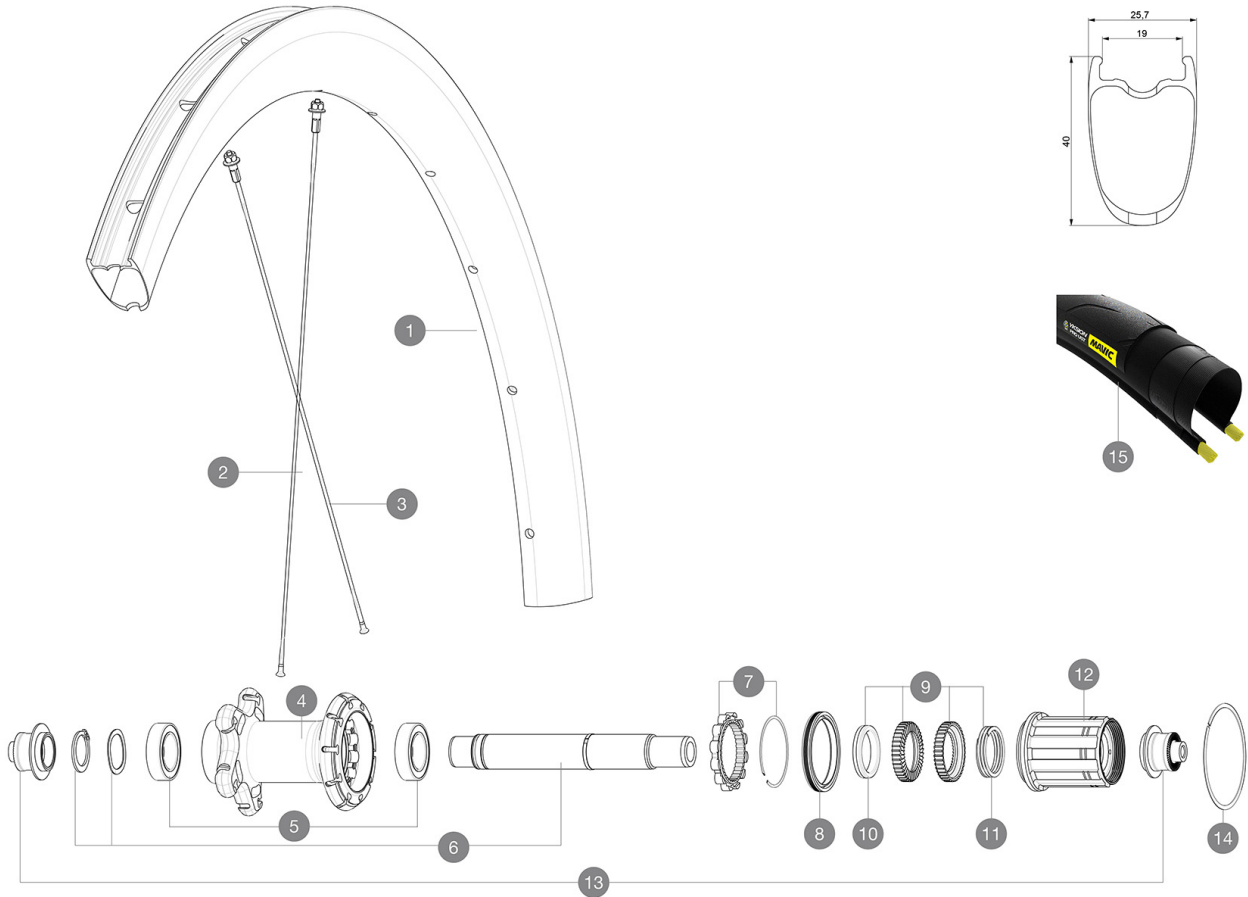

MAVIC *Cosmic Pro Carbon SL UST*

ASTM CATEGORY 1 : road only

For a longer longevity of the wheel, Mavic recommends that the total weight supported by the wheels don't exceed 120kg, bike included

Recommended tyre sizes: 25 to 32 mm

Max. Pressure: see indication on wheel and tyre. If they differ, use the lower of the 2

Max. Pressure tubeless: 25mm 6 bars - 87 PSI, 28mm 5 bars - 70 PSI. Max pressure tubetype: 25mm 7 bars - 102 PSI, 28mm 6 bars - 87 PSI

REFERENCES WHEELS

R30151 CosmicProCarb SL UST19 Rr

RIMS

&NBSP;:

1	V4092713	Kit Rear rim Cosmic SL 40 RB
1	V2736413	KIT REAR RIM COSMIC PRO CARBON SL UST 19 - while stock last
	V3720101	25mm UST Tape for 19 to 22mm Road Rims

SPOKES

2	V3665301	KIT 1 FRT 271 + 1 NDS 278 COSMIC PRO CARBON SL UST 19 STAMPE
2	V3663001	KIT 12 FRT/NDS COSMIC PRO CARB SL UST/UST Disc C/C Disc/T Di
3	V3662801	KIT 12 DS COSMIC PRO CARB SL T/UST/UST Disc/C/C Disc BUTTED

HUB SHELLS

4	N/A	HUB BODY
5	V2560401	KIT 2 BEARINGS 17x28x7 + WAVED WASHER + CLIP
6	V2252801	KIT ID360 UB REAR AXLE W/CLIP/WAVED WASHER
7	V2252701	KIT ID360 INSERT SHAPED EAR LOBE > 2017
8	V2251601	KIT ID360 SEAL + GREASE
9	V2251701	KIT ID360 2 RATCHETS + SPRING + GREASE
10	V2500501	KIT ID360 3 PADS NOISE REDUCING
11	V2251801	KIT 3 ID360 ROAD SPRINGS
12	V3430101	HG11 Freewheel Body ID360
14	V2252201	KIT 2 REAR HUB RETENTION RINGS 48mm

TYRES

15	39938825	Yksion Pro UST 700x25

ADAPTERS

13	V2253101	KIT REAR AXLE ADAPTOR QUICK RELEASE ID360