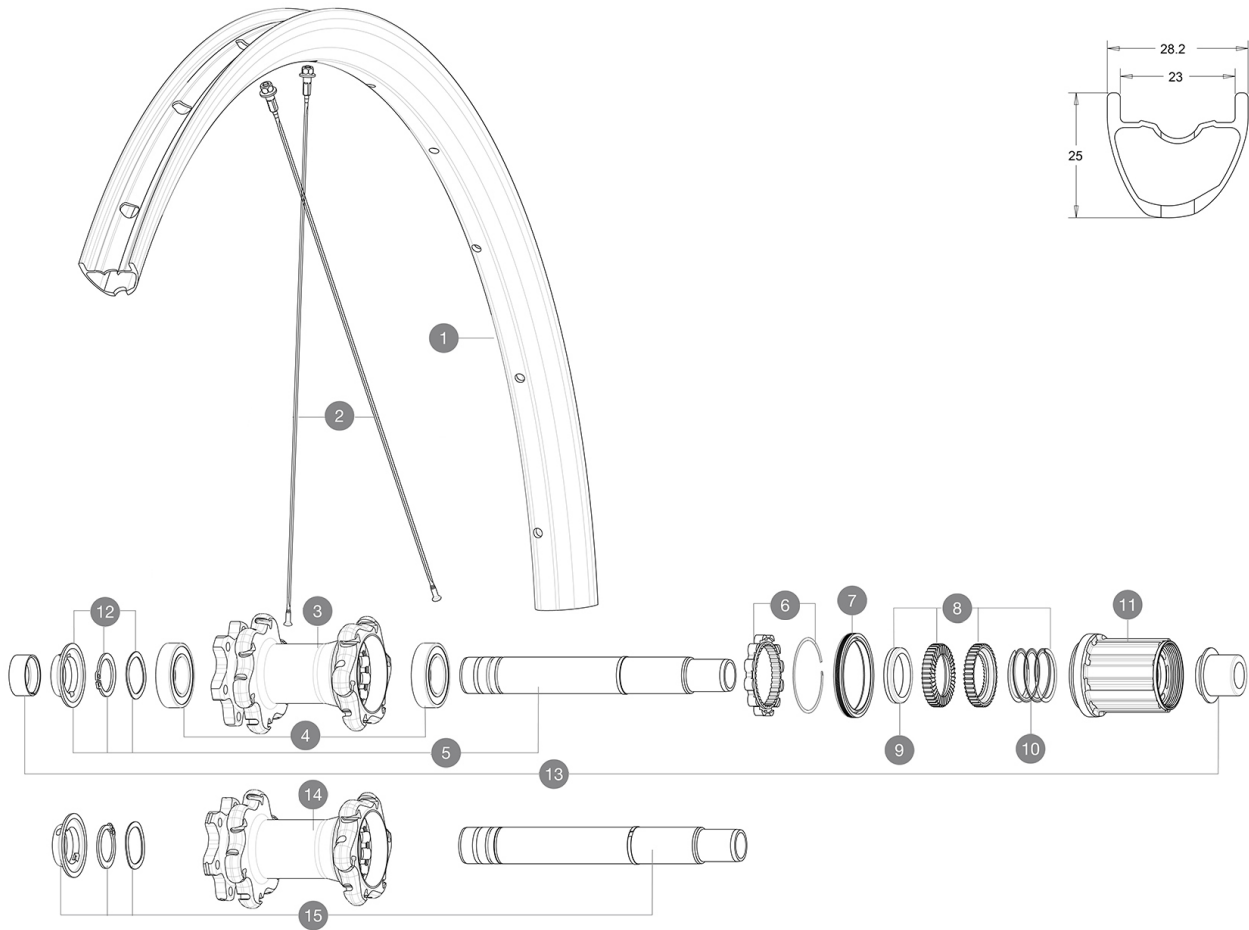

MAVIC **Crossmax Pro Carbon 29**

ASTM CATEGORY 3 : CROSS COUNTRY AND TRAIL RIDING

For a longer longevity of the wheel, Mavic recommends that the total weight supported by the wheels don't exceed 120kg, bike included

Recommended tyre sizes: 46mm to 64mm (1.8" to 2.5")

Recommended tyre sizes: 46mm to 64mm (1.8" to 2.5") front and 36 mm to 64 mm (1.4" to 2.5") rear

REFERENCES WHEELS

P87211	XmxProCarb29 19Pr BstXD	R23441	XmaxProCarb 29 19 Rr Boost
R23421	XmaxProCarb 29 19 Rr	R23451	XmaxProCarb29 19 Rr BstXD Bk
R23431	XmaxProCarb 29 19 Rr XD		

RIMS

&NBSP;:

1	V3764113	KIT REAR RIM CROSSMAX PRO CARBON 29" 19
	V2700101	UST Tape 28mm for 25 to 27mm wide rims

SPOKES

2	V3821801	KIT 12 FRT/REAR CROSSMAX PRO CARBON 29" EXTRA FLAT SPOKE 29

HUB SHELLS

3	N/A	HUB BODY
4	M40076	HUB BEARINGS 17x30x7 6903 x 2
5	V2372101	KIT ID360 135/142 D6T AXLE WITH CLIP
6	V2252701	KIT ID360 INSERT SHAPED EAR LOBE > 2017
7	V2251601	KIT ID360 SEAL + GREASE
8	V2375201	KIT ID360 24 TEETH 2 RATCHET + MTB SPRING + PAD (specific)
9	V2375401	KIT ID360 MTB 24T 3 NOISE REDUCING PADS
10	V2372901	KIT 3 ID360 MTB SPRINGS
11	V3740101	XD MTB Freewheel Body ID360
11	V3780101	HG9 Alloy MTB Freewheel Body ID360
12	V2373001	KIT ADJUST. SYSTEM QRM AUTO ID360 for 17x30x7 bearing
14	N/A	HUB BODY
15	V2372201	KIT ID360 148 D6T AXLE WITH CLIP

OPTIONS

V2372801	KIT ID360 2x40 TEETH RATCHETS + MTB SPRING + GREASE + PAD

ADAPTERS

13	V2510701	ID360V2RrAxleAdapt12x142/148
	V2510801	ID360 V2 RrAxleAdapt9x135