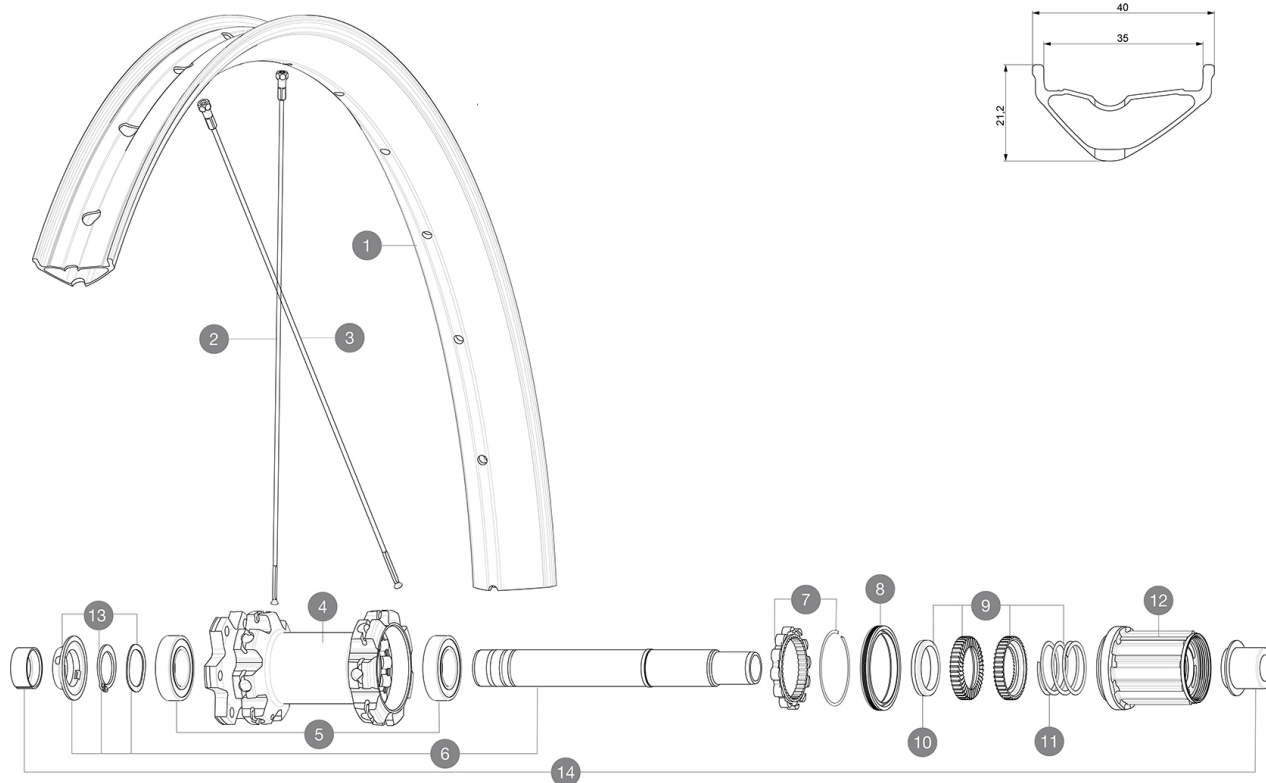

## ASTM CATEGORY 3 : CROSS COUNTRY AND TRAIL RIDING

For a longer longevity of the wheel, Mavic recommends that the total weight supported by the wheels don't exceed 150kg, bike included

Recommended tyre sizes: 65mm to 81mm (2.5" to 3.2")

## REFERENCES WHEELS

P88801	E-XA 35 27,5 Pr Bst	R26051	E-XA 35 27,5 Pr Boost XD
P88811	E-XA 35 27,5 Pr Bst XD	R26041	E-XA 35 27,5 Pr Boost

## SPOKES

2	V3821301	KIT 14 FRT/ND5 E-CROSSMAX/E-XA 27,5" FLAT SPOKE 282mm + nip
3	V3821501	KIT 14 DS E-CROSSMAX/E-XA 27,5" FLAT SPOKE 280mm + nippl.

### WHEEL WEIGHTS

1101