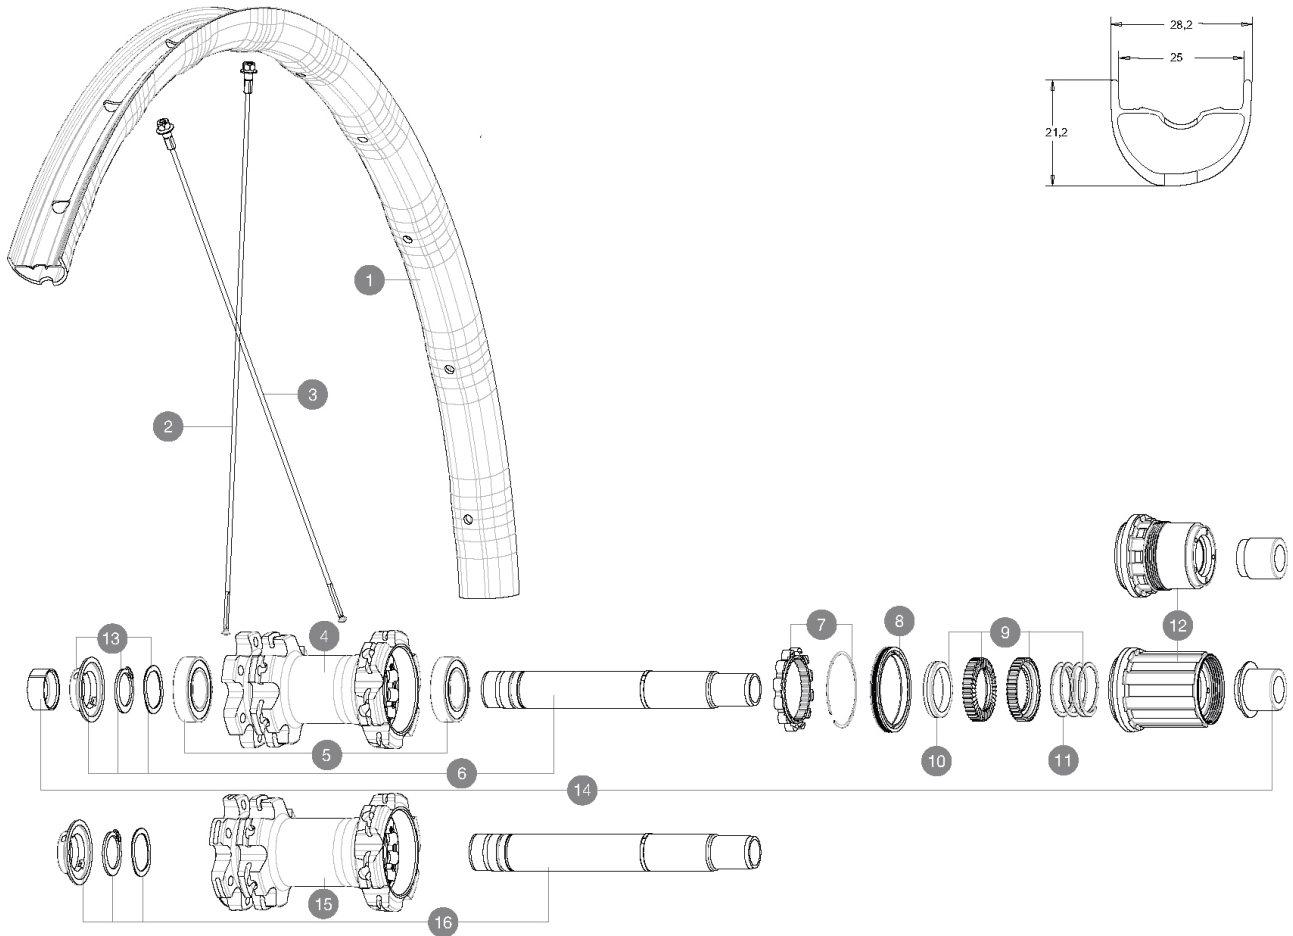

ASTM CATEGORY 3 : CROSS COUNTRY AND TRAIL RIDING

For a longer longevity of the wheel, Mavic recommends that the total weight supported by the wheels don't exceed 120kg, bike included
Recommended tyre sizes: 46mm to 64mm (1.8" to 2.5")

REFERENCES WHEELS

R27581	XA Elite 27,5 19 Rr XD	R27611	XA Elite 27,5 19 Rr Boost XD
R27591	XA Elite 27,5 19 Rr Boost	R27571	XA Elite 27,5 19 Rr

RIMS

&NBSP;:

1	V3760615	KIT FRT/REAR RIM XA ELITE 19 27,5"
	V2700101	UST Tape 28mm for 25 to 27mm wide rims

SPOKES

2	V2382401	KIT 12 FT/NDS XRIDE + FTSX/NDS XMAX EL/XA EL 27,5" SPK 279m
3	36689301	"KIT 12 DS CROSSROC/XRIDE UST/XMAX ELITE/XA ELITE 27,5" SPK

HUB SHELLS

4	N/A	HUB BODY
5	M40076	HUB BEARINGS 17x30x7 6903 x 2
6	V2372101	KIT ID360 135/142 D6T AXLE WITH CLIP
7	V2252701	KIT ID360 INSERT SHAPED EAR LOBE > 2017
8	V2251601	KIT ID360 SEAL + GREASE
9	V2375201	KIT ID360 24 TEETH 2 RATCHET + MTB SPRING + PAD (specific)
10	V2375401	KIT ID360 MTB 24T 3 NOISE REDUCING PADS
11	V2372901	KIT 3 ID360 MTB SPRINGS
12	V3740101	XD MTB Freewheel Body ID360
12	V3780101	HG9 Alloy MTB Freewheel Body ID360
13	V2373001	KIT ADJUST. SYSTEM QRM AUTO ID360 for 17x30x7 bearing
15	N/A	HUB BODY
16	V2372201	KIT ID360 148 D6T AXLE WITH CLIP

ADAPTERS

14	V2510701	ID360V2RrAxleAdapt12x142/148
	V2510801	ID360 V2 RrAxleAdapt9x135