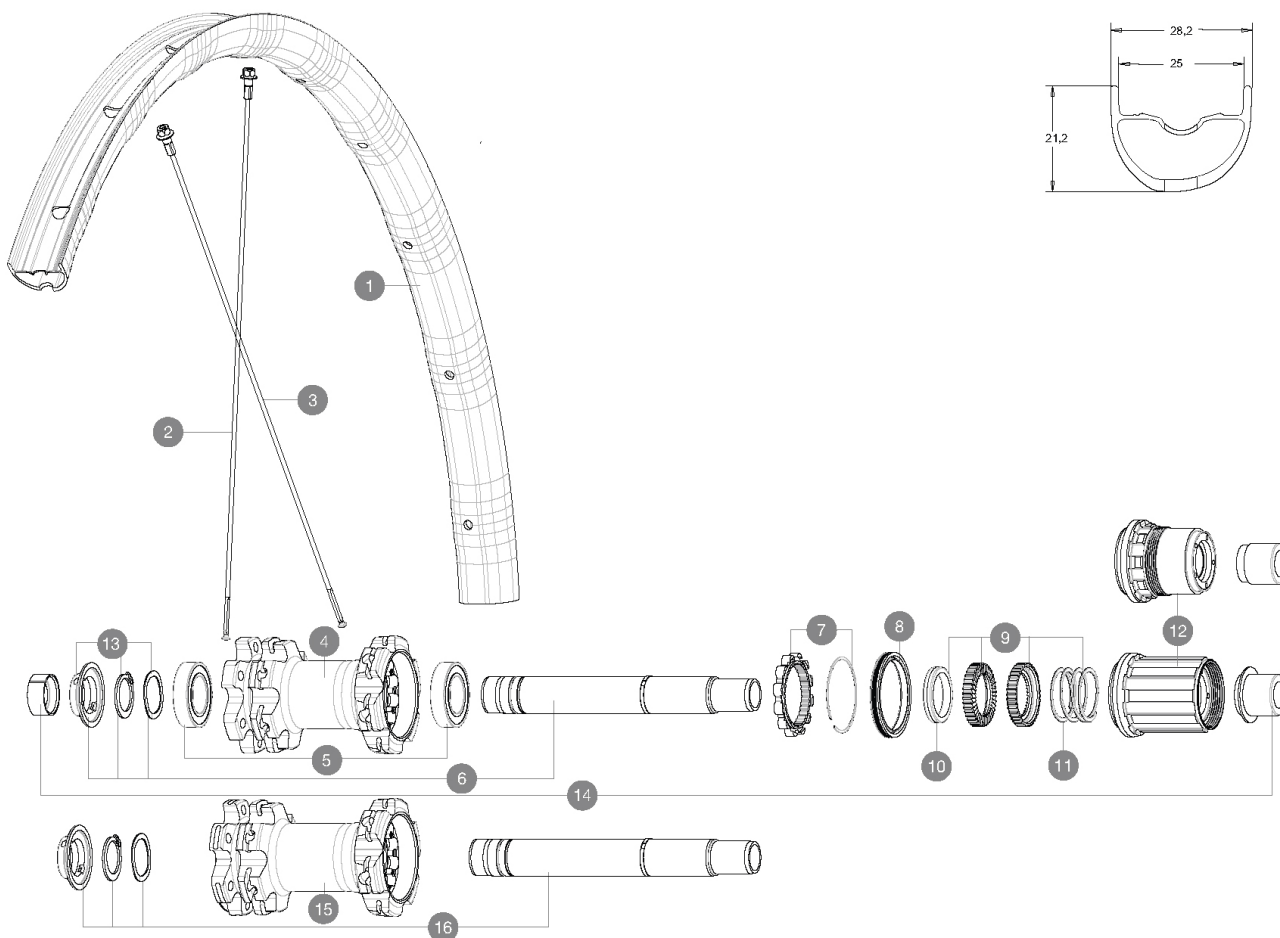

ASTM CATEGORY 3 : CROSS COUNTRY AND TRAIL RIDING

For a longer longevity of the wheel, Mavic recommends that the total weight supported by the wheels don't exceed 120kg, bike included

Recommended tyre sizes: 46mm to 64mm (1.8" to 2.5")

REFERENCES WHEELS

P88721	XAEIit29 19Pr 12x142	R27481	XA Elite 29 19 Rr
P88731	XAEIit29 19Pr 12x142XD	R27491	XA Elite 29 19 Rr XD
P88741	XA Elite 29 19 Pr Boost	R27511	XA Elite 29 19 Rr Boost
P88751	XAEIit29 19Pr BstXD	R27521	XA Elite 29 19 Rr Boost XD

RIMS

&NBSP;:

1	V3760715	KIT FRT/REAR RIM XA ELITE 19 29"
	V2700101	UST Tape 28mm for 25 to 27mm wide rims

SPOKES

2	V2386801	KIT 12 NDS CROSSMAX ELITE/XA ELITE 19 29" BUTTED SPOKE 298m
3	V2386901	KIT 12 DS CROSSMAX ELITE/XA ELITE 19 29" SPOKE 294mm

HUB SHELLS

4	N/A	HUB BODY
5	M40076	HUB BEARINGS 17x30x7 6903 x 2
6	V2372101	KIT ID360 135/142 D6T AXLE WITH CLIP
7	V2252701	KIT ID360 INSERT SHAPED EAR LOBE > 2017
8	V2251601	KIT ID360 SEAL + GREASE
9	V2375201	KIT ID360 24 TEETH 2 RATCHET + MTB SPRING + PAD (specific)
10	V2375401	KIT ID360 MTB 24T 3 NOISE REDUCING PADS
11	V2372901	KIT 3 ID360 MTB SPRINGS
12	V3780101	HG9 Alloy MTB Freewheel Body ID360
12	V3740101	XD MTB Freewheel Body ID360
13	V2373001	KIT ADJUST. SYSTEM QRM AUTO ID360 for 17x30x7 bearing
15	N/A	HUB BODY
16	V2372201	KIT ID360 148 D6T AXLE WITH CLIP

ADAPTERS

14	V2510701	ID360V2RrAxleAdapt12x142/148
	V2510801	ID360 V2 RrAxleAdapt9x135