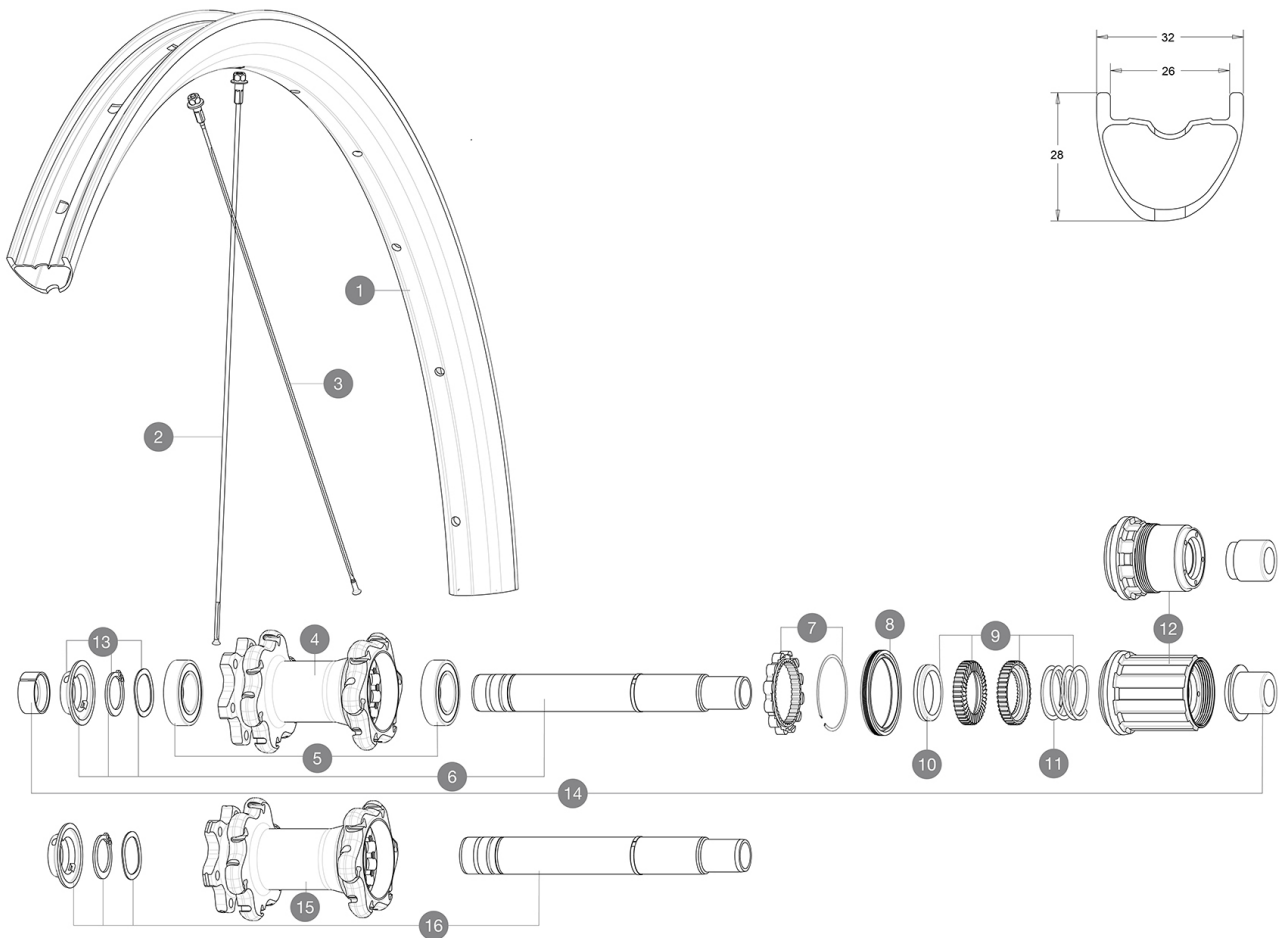

MAVIC XA Pro Carbon 29 19

REFERENCES WHEELS

**RIMS**

&NBSP;:

1	V3070113	KIT REAR RIM XA PRO CARBON 29"
	V3750101	35mm UST Green Tape for 30mm wide rims

SPOKES

	V2387801	KIT 12 FRIT/REAR XA PRO CARBON 29" EXTRA FLAT SPOKE 288mm +
--	----------	---

HUB SHELLS

4	N/A	HUB BODY
5	M40076	HUB BEARINGS 17x30x7 6903 x 2
6	V2372101	KIT ID360 135/142 D6T AXLE WITH CLIP
7	V2252701	KIT ID360 INSERT SHAPED EAR LOBE > 2017
8	V2251601	KIT ID360 SEAL + GREASE
9	V2375201	KIT ID360 24 TEETH 2 RATCHET + MTB SPRING + PAD (specific)
10	V2375401	KIT ID360 MTB 24T 3 NOISE REDUCING PADS
11	V2372901	KIT 3 ID360 MTB SPRINGS
12	V3780101	HG9 Alloy MTB Freewheel Body ID360
12	V3740101	XD MTB Freewheel Body ID360
13	V2373001	KIT ADJUST. SYSTEM QRM AUTO ID360 for 17x30x7 bearing
15	N/A	HUB BODY
16	V2372201	KIT ID360 148 D6T AXLE WITH CLIP

ADAPTERS

14	V2510701	ID360V2RrAxleAdapt12x142/148
	V2510801	ID360 V2 RrAxleAdapt9x135

MAVIC XA Pro Carbon 29 19

COMPATIBILITY

Freewheel: Shimano Micro Spline	
---------------------------------	--

Specifications

WHEEL WEIGHTS