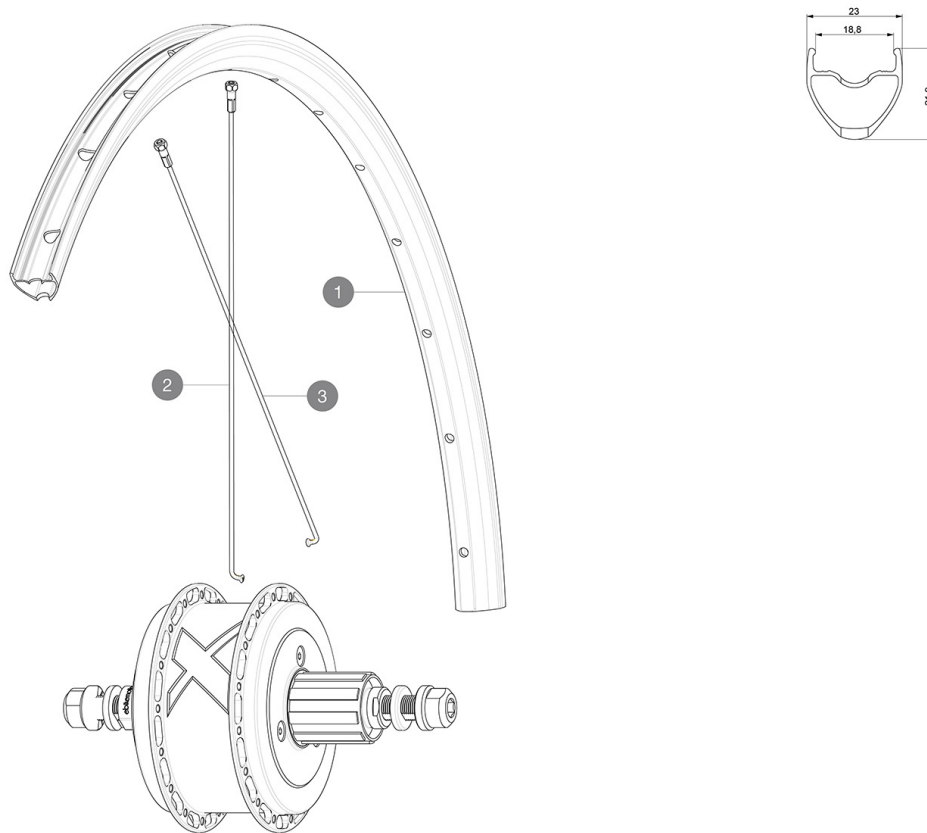

REFERENCES WHEELS

**RIMS**

&NBSP;:

1	V2738713	Kit Rear rim Aksium Elite UST Disc SUP EBM 32h
	V2620101	UST RIM TAPE 25mm (for 21-24mm wide rim)

**SPOKES**

2	V3667801	Kit 16 NDS round Jbent spoke 255mm Aksium Elite UST Disc EBM
3	V3667701	Kit 16 DS round Jbent spokes 251mm Aksium Elite UST Disc EBM

## WHEEL WEIGHTS