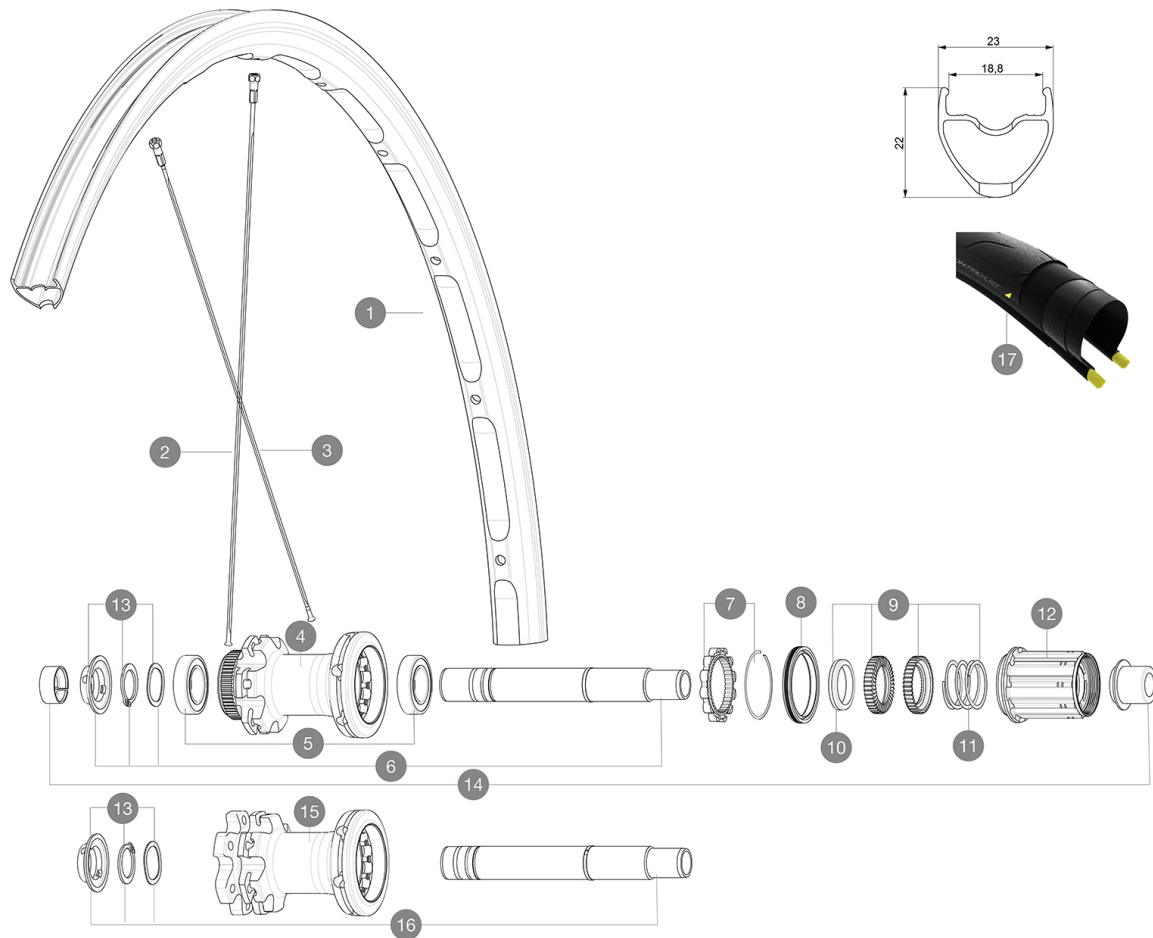

MAVIC Ksyrium UST Disc

ASTM CATEGORY 2 : road and offroad with jumps less than 15cm

For a longer longevity of the wheel, Mavic recommends that the total weight supported by the wheels don't exceed 120kg, bike included

Recommended tyre sizes: 25 to 32 mm

Max. Pressure: see indication on wheel and tyre. If they differ, use the lower of the 2

REFERENCES WHEELS

R34091 Ksyrium UST DCL 20 Rr

R34081 Ksyrium UST D6B 20 Rr

RIMS

&NBSP;:

1	V4080215 V2620101	KIT FRONT/REAR RIM KSYRIUM UST DISC 19/20 UST RIM TAPE 25mm (for 21-24mm wide rim)

SPOKES

2	V3664501	KIT 12 FRT/NDS AKSIUM ELITE UST Disc/KSYRIUM UST Disc FLAT S
3	36689601	"KIT 12 DS CROSSROC/XRIDE UST/XMAX ELITE/XA ELITE 29"" SPK 2

HUB SHELLS

4	N/A	HUB BODY
5	M40076	HUB BEARINGS 17x30x7 6903 x 2
6	V2373401	KIT ID360 135/142 DCL L1 AXLE WITH CLIP
7	V2252701	KIT ID360 INSERT SHAPED EAR LOBE > 2017
8	V2251601	KIT ID360 SEAL + GREASE
9	V2251701	KIT ID360 2 RATCHETS + SPRING + GREASE
10	V2500501	KIT ID360 3 PADS NOISE REDUCING
11	V2251801	KIT 3 ID360 ROAD SPRINGS
12	V4000101	HG11 STEEL ROAD FREE HUB BODY ID360 - while stock last
12	V3430101	HG11 Freewheel Body ID360
13	V2373001	KIT ADJUST. SYSTEM QRM AUTO ID360 for 17x30x7 bearing
15	N/A	HUB BODY
16	V2372101	KIT ID360 135/142 D6T AXLE WITH CLIP

ADAPTERS

14	V2510701	ID360V2RrAxleAdapt12x142/148
	V2510901	ID360 EVO RrAxleAdpt12x135/150
	V2510801	ID360 V2 RrAxleAdapt9x135