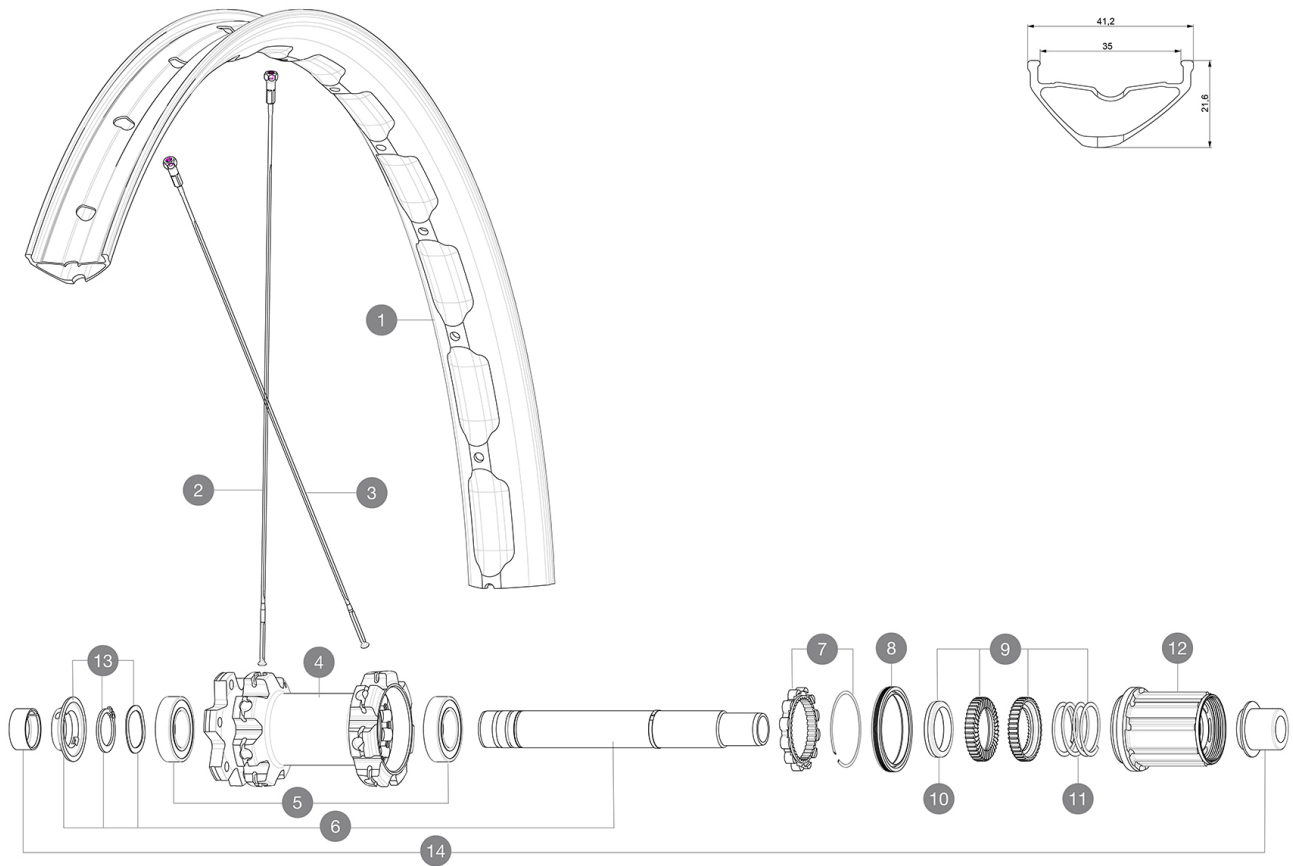

MAVIC E-XA35 Elite

2020
REAR

ASTM CATEGORY 4 : ENDURO AND TRAIL RIDING

For a longer longevity of the wheel, Mavic recommends that the total weight supported by the wheels don't exceed 150kg, bike included

Recommended tyre sizes: 65mm to 81mm (2.5" to 3.2")

REFERENCES WHEELS

R32891 E-XA35 Elite 27,5 Rr Boost XD

R32871 E-XA35 Elite 27,5 Rr Boost

RIMS

&NBSP;:

1	janteavarvttdisc V3710101	FRONT/REAR MTB DISC RIM 40mm UST Tape For 35mm Wide Rims

SPOKES

2	V3820901	KIT 14 NDS DEEMAX ELITE/E-XA ELITE 19 27,5" FLAT BUTTED SPO
3	V3821001	KIT 14 DS DEEMAX ELITE/E-XA ELITE 19 27,5 FLAT BUTTED SPOKE

HUB SHELLS

4	N/A	HUB BODY
5	M40076	HUB BEARINGS 17x30x7 6903 x 2
6	V2372201	KIT ID360 148 D6T AXLE WITH CLIP
7	V2252701	KIT ID360 INSERT SHAPED EAR LOBE > 2017
8	V2251601	KIT ID360 SEAL + GREASE
9	V2375201	KIT ID360 24 TEETH 2 RATCHET + MTB SPRING + PAD (specific)
10	V2375401	KIT ID360 MTB 24T 3 NOISE REDUCING PADS
11	V2372901	KIT 3 ID360 MTB SPRINGS
12	V3790101	HG9 Steel MTB Freewheel Body ID360
12	V3740101	XD MTB Freewheel Body ID360
13	V2373001	KIT ADJUST. SYSTEM QRM AUTO ID360 for 17x30x7 bearing

ADAPTERS

14	V2510701	ID360V2RrAxleAdapt12x142/148
	V2510801	ID360 V2 RrAxleAdapt9x135