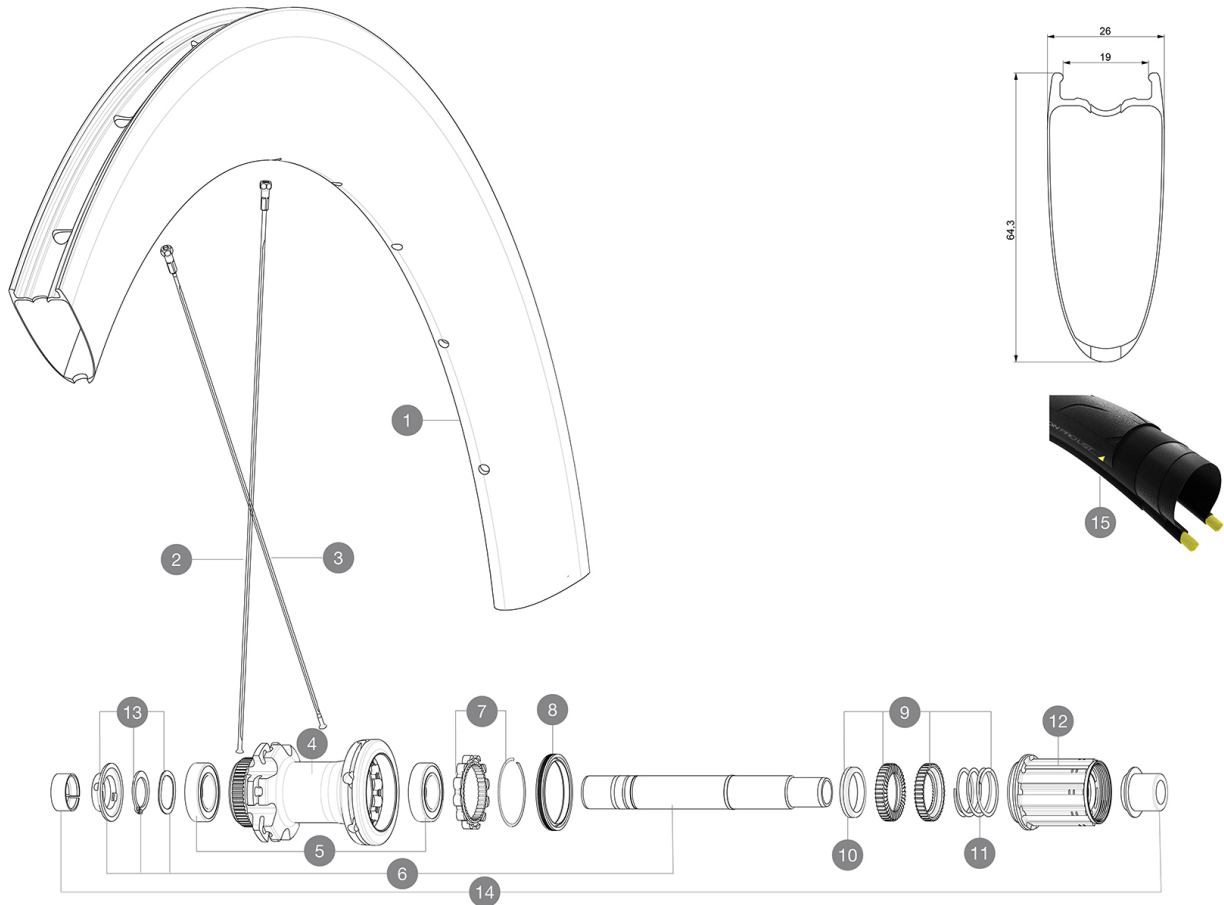

MAVIC Comete Pro Carbon Disc TDF

ASTM CATEGORY 1 : road only

For a longer longevity of the wheel, Mavic recommends that the total weight supported by the wheels don't exceed 120kg, bike included

Recommended tyre sizes: 25 to 32 mm

Max. Pressure: see indication on wheel and tyre. If they differ, use the lower of the 2

REFERENCES WHEELS

R35531 CometeProCarbUSTDCL TDF2 Rr

RIMS

 NBSP;:

1	V4091410 V2620101	KIT FRONT RIM COMETE PRO CARBON SL US DISC Tdf 20 / FRT & RE UST RIM TAPE 25mm (for 21-24mm wide rim)

SPOKES

2	V4161701	Kit 12 front/rear NDS butted Stainless spoke 256mm Com Pro C
2	V3668901	Kit 12 front/rear NDS butted spoke 256mm Com Pro Carbon Disc
3	V3669201	Kit 12 rear DS spoke 252mm Com Pro Carbon Disc UST + steel n
3	V4161901	Kit 12 rear DS stainless spoke 252mm Com Pro Carbon Disc UST

HUB SHELLS

4	N/A	HUB BODY
5	M40076	HUB BEARINGS 17x30x7 6903 x 2
6	V2373401	KIT ID360 135/142 DCL L1 AXLE WITH CLIP
7	V2252701	KIT ID360 INSERT SHAPED EAR LOBE > 2017
8	V2251601	KIT ID360 SEAL + GREASE
9	V2251701	KIT ID360 2 RATCHETS + SPRING + GREASE
10	V2500501	KIT ID360 3 PADS NOISE REDUCING
11	V2251801	KIT 3 ID360 ROAD SPRINGS
12	V3430101	HG11 Freewheel Body ID360
13	V2373001	KIT ADJUST. SYSTEM QRM AUTO ID360 for 17x30x7 bearing

ADAPTERS

14	V2510701	ID360V2RrAxleAdapt12x142/148
	V2510901	ID360 EVO RrAxleAdpt12x135/150
	V2510801	ID360 V2 RrAxleAdapt9x135